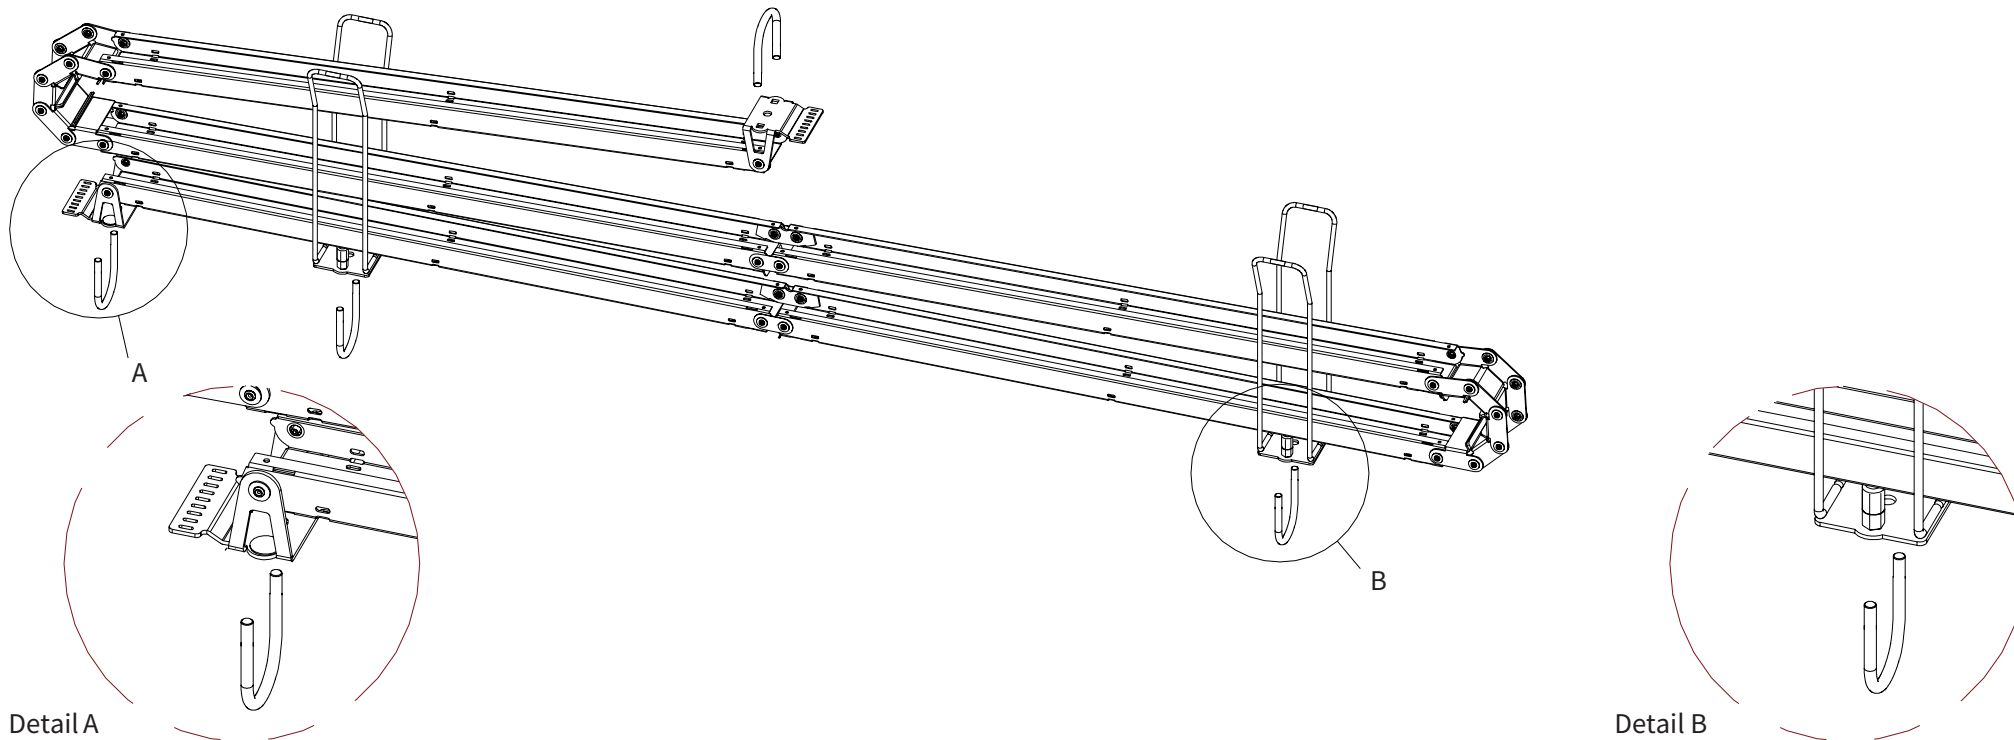

ADMIRAL
STAGING

Drawings:

Snake cable guide base 4 mtr - H 16 mtr black

RIKGSN416B

3946

138

84

Product: Snake cable guide base 4 mtr - H 16 mtr black

Code: RIKGSN416B

ADMIRAL
STAGING

Detail C

Product: Snake cable guide base 4 mtr - H 16 mtr black

Code: RIKGSN416B

ADMIRAL
STAGING

Product: Snake cable guide base 4 mtr - H 16 mtr black

Code: RIKGSN416B

Detail A

Detail B

Product: Snake cable guide base 4 mtr - H 16 mtr black

Code: RIKGSN416B

Detail A

Detail B

Assembly set for single tube is included in the RIKGSN416B

Product: Snake assembly set for single tube 50mm

Code: RIKGSN120B

Detail A

Detail B

Snake extension set for 30 truss

Snake extension set for 40 truss

Product: Snake extension set for 30 / 40 truss

Code: RIKGSN121B / RIKGSN122B