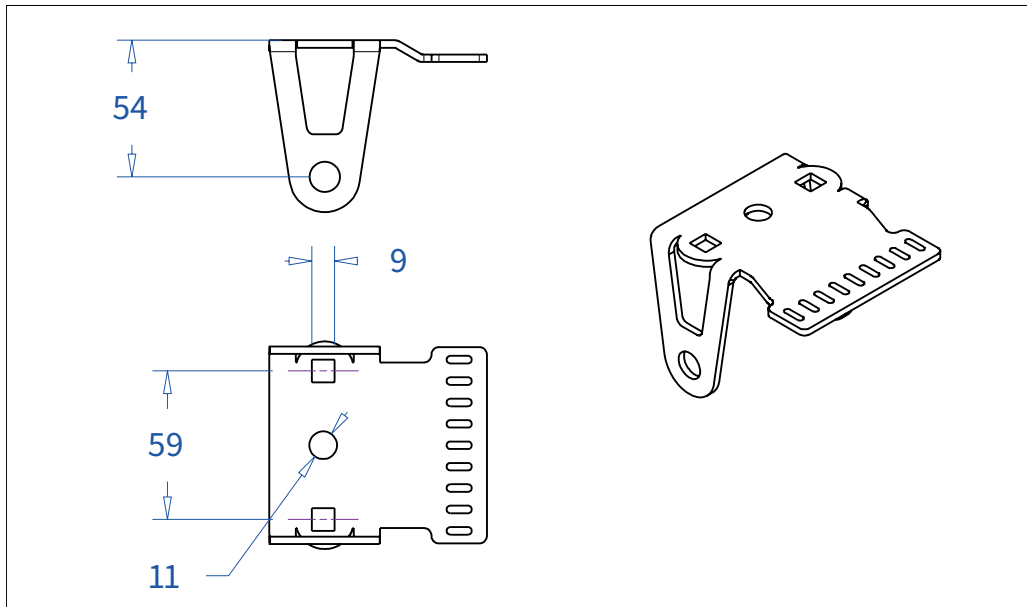

ADMIRAL
STAGING

Drawings:

Snake cable guide base 4 mtr - H 16 mtr black

RIKGSN416B

3946

138

84

Product: Snake cable guide base 4 mtr - H 16 mtr black

Code: RIKGSN416B

ADMIRAL
STAGING

Detail C

Product: Snake cable guide base 4 mtr - H 16 mtr black

Code: RIKGSN416B

ADMIRAL
STAGING

Product: Snake cable guide base 4 mtr - H 16 mtr black

Code: RIKGSN416B

Detail A

Detail B

Product: Snake cable guide base 4 mtr - H 16 mtr black

Code: RIKGSN416B

Detail A

Detail B

Assembly set for single tube is included in the RIKGSN416B

Product: Snake assembly set for single tube 50mm

Code: RIKGSN120B

Detail A

Detail B

Snake extension set for 30 truss

Snake extension set for 40 truss

Product: Snake extension set for 30 / 40 truss

Code: RIKGSN121B / RIKGSN122B