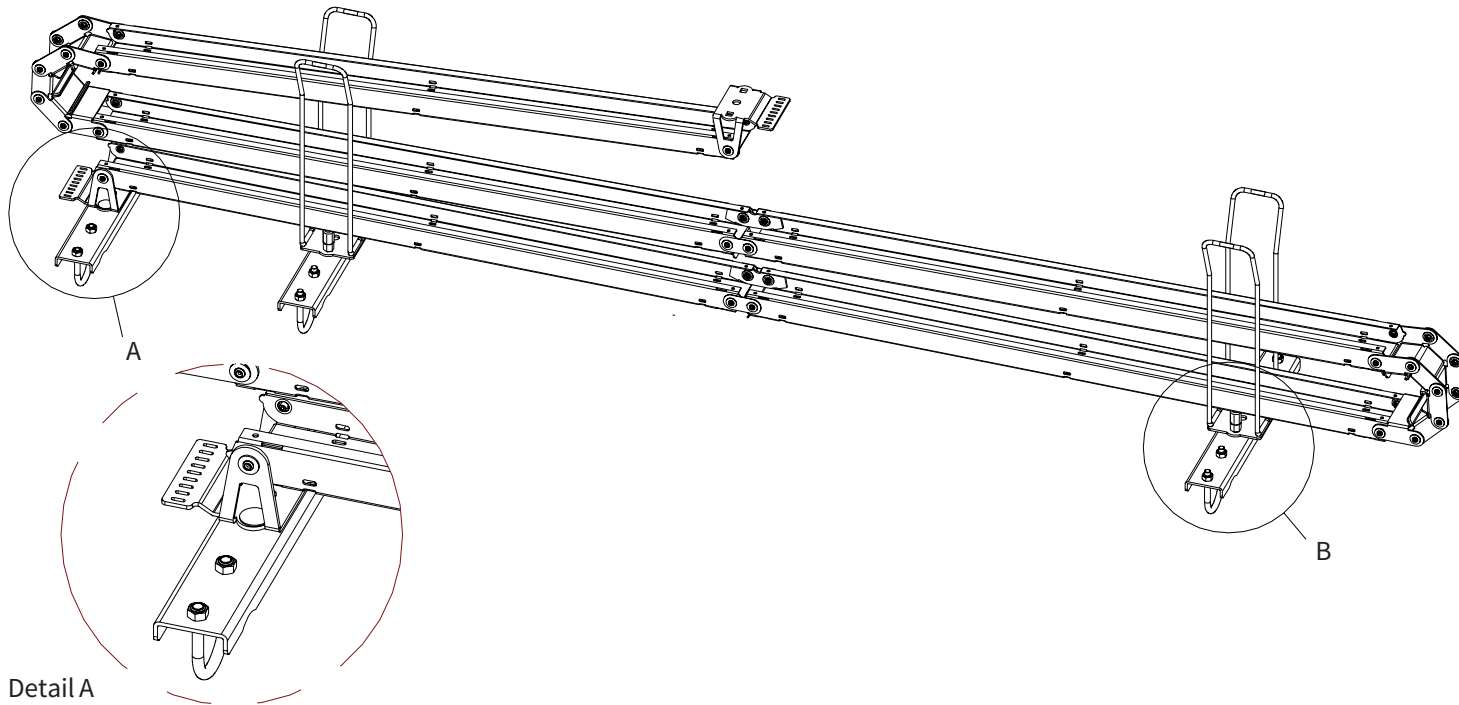

ADMIRAL
STAGING

Drawings:

Snake cable guide base 4 mtr - H 16 mtr black

RIKGSN416B

3946

138

84

Product: Snake cable guide base 4 mtr - H 16 mtr black

Code: RIKGSN416B

ADMIRAL
STAGING

Detail C

Product: Snake cable guide base 4 mtr - H 16 mtr black

Code: RIKGSN416B

ADMIRAL
STAGING

Product: Snake cable guide base 4 mtr - H 16 mtr black

Code: RIKGSN416B

Detail A

Detail B

Product: Snake cable guide base 4 mtr - H 16 mtr black

Code: RIKGSN416B

Detail A

Detail B

Assembly set for single tube is included in the RIKGSN416B

Product: Snake assembly set for single tube 50mm

Code: RIKGSN120B

Detail A

Detail B

Snake extension set for 30 truss

Snake extension set for 40 truss

Product: Snake extension set for 30 / 40 truss

Code: RIKGSN121B / RIKGSN122B