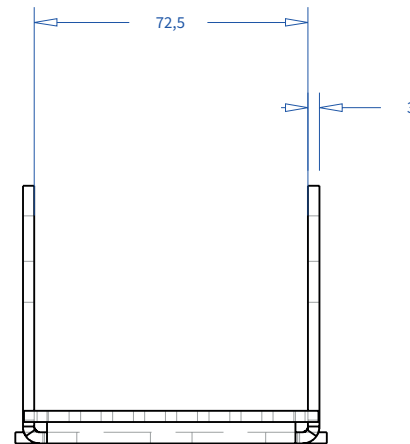

Code: RIKGSN416B

ADMIRAL
STAGING

Detail C

Product: Snake cable guide base 4 mtr - H 16 mtr black

Code: RIKGSN416B

ADMIRAL
STAGING

Product: Snake cable guide base 4 mtr - H 16 mtr black

Code: RIKGSN416B

Detail A

Detail B

Product: Snake cable guide base 4 mtr - H 16 mtr black

Code: RIKGSN416B

Detail A

Detail B

Assembly set for single tube is included in the RIKGSN416B

Product: Snake assembly set for single tube 50mm