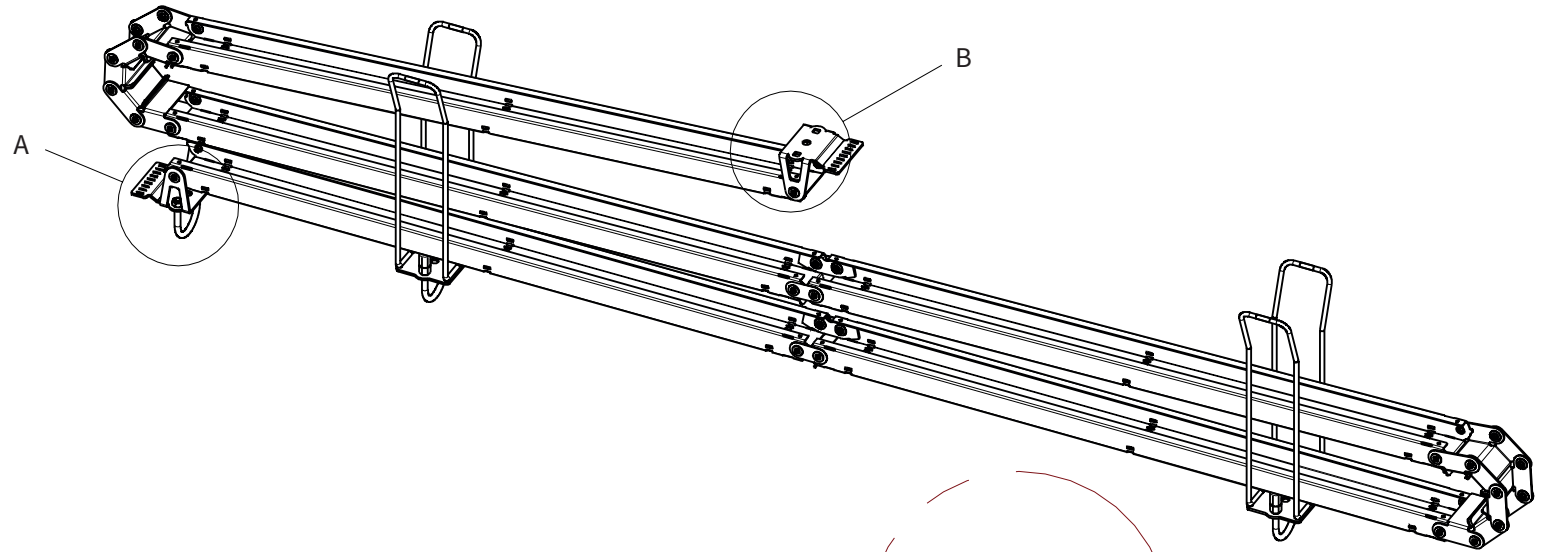

ADMIRAL
STAGING

Drawings:

Snake cable guide base 4 mtr - H 16 mtr black

RIKGSN416B

3946

138

84

Product: Snake cable guide base 4 mtr - H 16 mtr black

Code: RIKGSN416B

ADMIRAL
STAGING

Detail C

Product: Snake cable guide base 4 mtr - H 16 mtr black

Code: RIKGSN416B

ADMIRAL
STAGING

Product: Snake cable guide base 4 mtr - H 16 mtr black

Code: RIKGSN416B

Detail A

Detail B

Product: Snake cable guide base 4 mtr - H 16 mtr black

Code: RIKGSN416B

Detail A

Detail B

Assembly set for single tube is included in the RIKGSN416B

Product: Snake assembly set for single tube 50mm

Code: RIKGSN120B

Detail A

Detail B

Snake extension set for 30 truss

Snake extension set for 40 truss

Product: Snake extension set for 30 / 40 truss

Code: RIKGSN121B / RIKGSN122B