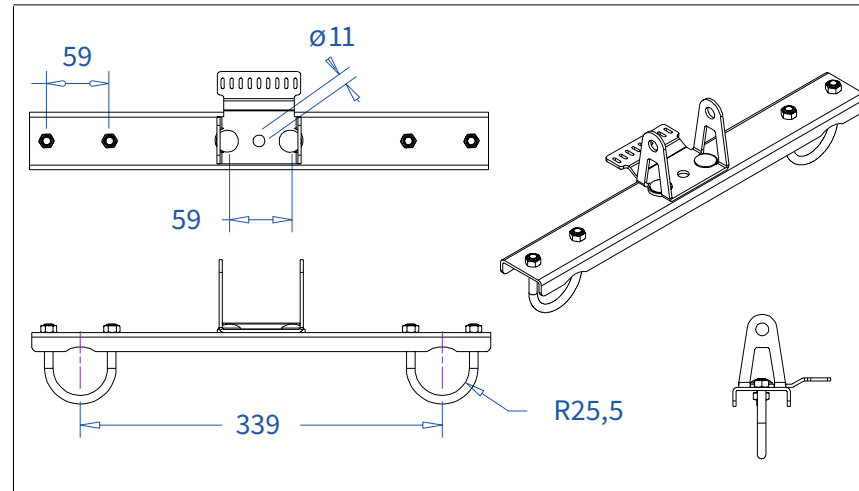

Detail A

Detail B

Product: Snake cable guide base 4 mtr - H 16 mtr black

Code: RIKGSN416B

Detail A

Detail B

Assembly set for single tube is included in the RIKGSN416B

Product: Snake assembly set for single tube 50mm

Code: RIKGSN120B

Detail A

Detail B

Snake extension set for 30 truss

Snake extension set for 40 truss

Product: Snake extension set for 30 / 40 truss

Code: RIKGSN121B / RIKGSN122B