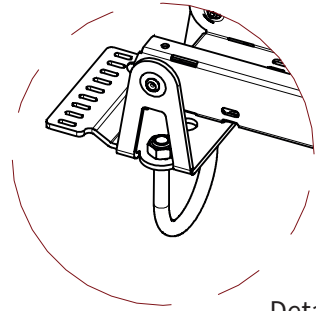

ADMIRAL
STAGING

Drawings:

Snake cable guide base 4 mtr - H 16 mtr black

RIKGSN416B

3946

138

84

Product: Snake cable guide base 4 mtr - H 16 mtr black

Code: RIKGSN416B

ADMIRAL
STAGING

Detail C

Product: Snake cable guide base 4 mtr - H 16 mtr black

Code: RIKGSN416B

ADMIRAL
STAGING

Product: Snake cable guide base 4 mtr - H 16 mtr black

Code: RIKGSN416B

Detail A

Detail B

Product: Snake cable guide base 4 mtr - H 16 mtr black

Code: RIKGSN416B

Detail A

Detail B

Assembly set for single tube is included in the RIKGSN416B

Product: Snake assembly set for single tube 50mm