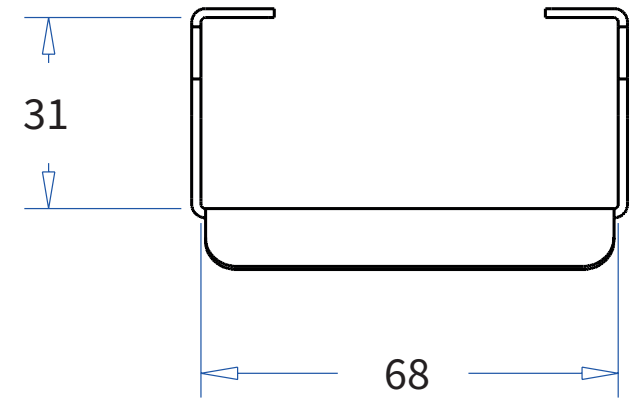

ADMIRAL
STAGING

Drawings:

Snake cable guide base 4 mtr - H 16 mtr black

RIKGSN416B

3946

138

84

Product: Snake cable guide base 4 mtr - H 16 mtr black

Code: RIKGSN416B

ADMIRAL
STAGING

Detail C

Product: Snake cable guide base 4 mtr - H 16 mtr black

Code: RIKGSN416B

ADMIRAL
STAGING

Product: Snake cable guide base 4 mtr - H 16 mtr black

Code: RIKGSN416B

Detail A

Detail B

Product: Snake cable guide base 4 mtr - H 16 mtr black

Code: RIKGSN416B

Detail A

Detail B

Assembly set for single tube is included in the RIKGSN416B

Product: Snake assembly set for single tube 50mm