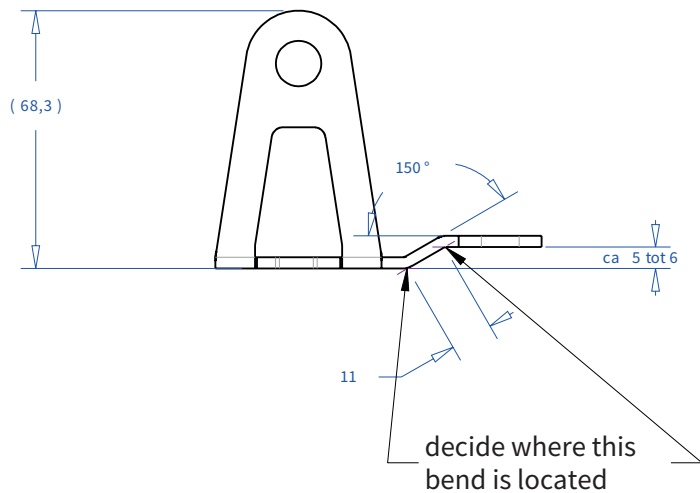

ADMIRAL
STAGING

Drawings:

Snake cable guide base 4 mtr - H 16 mtr black

RIKGSN416B

3946

138

84

Product: Snake cable guide base 4 mtr - H 16 mtr black

Code: RIKGSN416B

ADMIRAL
STAGING

Detail C

Product: Snake cable guide base 4 mtr - H 16 mtr black

Code: RIKGSN416B

ADMIRAL
STAGING

Product: Snake cable guide base 4 mtr - H 16 mtr black

Code: RIKGSN416B

Detail A

Detail B

Product: Snake cable guide base 4 mtr - H 16 mtr black

Code: RIKGSN416B

Detail A

Detail B

Assembly set for single tube is included in the RIKGSN416B

Product: Snake assembly set for single tube 50mm