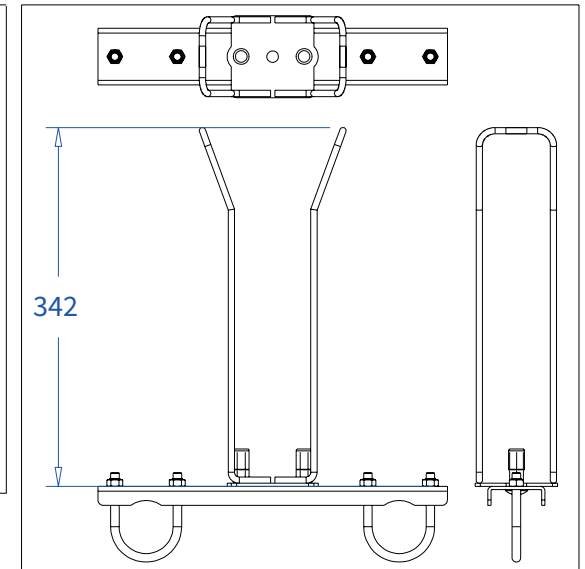

Code: RIKGSN416B

ADMIRAL
STAGING

Detail C

Product: Snake cable guide base 4 mtr - H 16 mtr black

Code: RIKGSN416B

ADMIRAL
STAGING

Product: Snake cable guide base 4 mtr - H 16 mtr black

Code: RIKGSN416B

Detail A

Detail B

Product: Snake cable guide base 4 mtr - H 16 mtr black

Code: RIKGSN416B

Detail A

Detail B

Assembly set for single tube is included in the RIKGSN416B

Product: Snake assembly set for single tube 50mm

Code: RIKGSN120B

Detail A

Detail B

Snake extension set for 30 truss

Snake extension set for 40 truss

Product: Snake extension set for 30 / 40 truss

Code: RIKGSN121B / RIKGSN122B