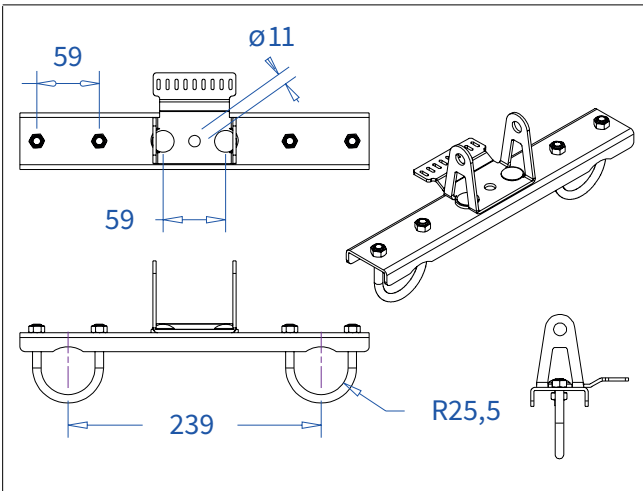

Code: RIKGSN416B

ADMIRAL
STAGING

Detail C

Product: Snake cable guide base 4 mtr - H 16 mtr black

Code: RIKGSN416B

ADMIRAL
STAGING

Product: Snake cable guide base 4 mtr - H 16 mtr black

Code: RIKGSN416B

Detail A

Detail B

Product: Snake cable guide base 4 mtr - H 16 mtr black

Code: RIKGSN416B

Detail A

Detail B

Assembly set for single tube is included in the RIKGSN416B

Product: Snake assembly set for single tube 50mm

Code: RIKGSN120B

Detail A

Detail B

Snake extension set for 30 truss

Snake extension set for 40 truss

Product: Snake extension set for 30 / 40 truss

Code: RIKGSN121B / RIKGSN122B