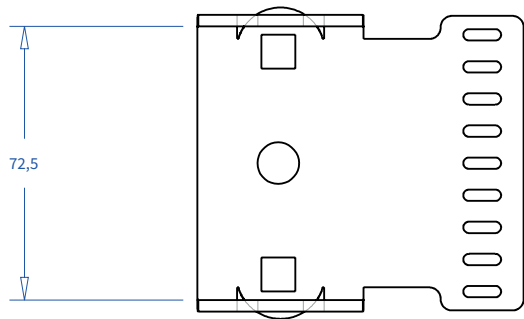

ADMIRAL
STAGING

Drawings:

Snake cable guide base 4 mtr - H 16 mtr black

RIKGSN416B

3946

138

84

Product: Snake cable guide base 4 mtr - H 16 mtr black

Code: RIKGSN416B

ADMIRAL
STAGING

Detail C

Product: Snake cable guide base 4 mtr - H 16 mtr black

Code: RIKGSN416B

ADMIRAL
STAGING

Product: Snake cable guide base 4 mtr - H 16 mtr black

Code: RIKGSN416B

Detail A

Detail B

Product: Snake cable guide base 4 mtr - H 16 mtr black

Code: RIKGSN416B

Detail A

Detail B

Assembly set for single tube is included in the RIKGSN416B

Product: Snake assembly set for single tube 50mm