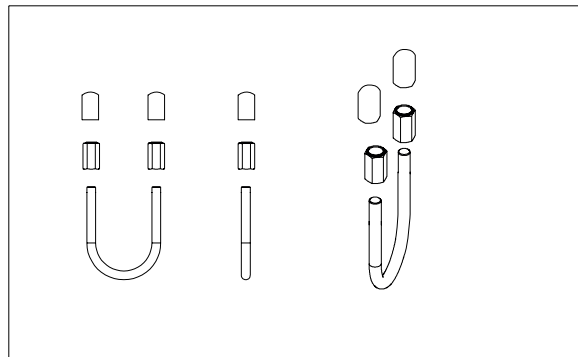

ADMIRAL
STAGING

Drawings:
Snake cable guide base 4 mtr - H 14 mtr
RIKGSN414

Product: Snake cable guide base 4 mtr - H 14 mtr

Code: RIKGSN414

Detail C

Product: Snake cable guide base 4 mtr - H 14 mtr

Code: RIKGSN414

ADMIRAL
STAGING

Product: Snake cable guide base 4 mtr - H 14 mtr

Code: RIKGSN414

Detail A

Detail B

Product: Snake cable guide base 4 mtr - H 14 mtr

Code: RIKGSN414

Detail A

Detail B

Assembly set for single tube is included in the RIKGSN414

Product: Snake assembly set for single tube 50mm

Code: RIKGSN120

Detail A

Detail B

Snake extension set for 30 truss

Snake extension set for 40 truss

Product: Snake extension set for 30 / 40 truss

Code: RIKGSN121 / RIKGSN122