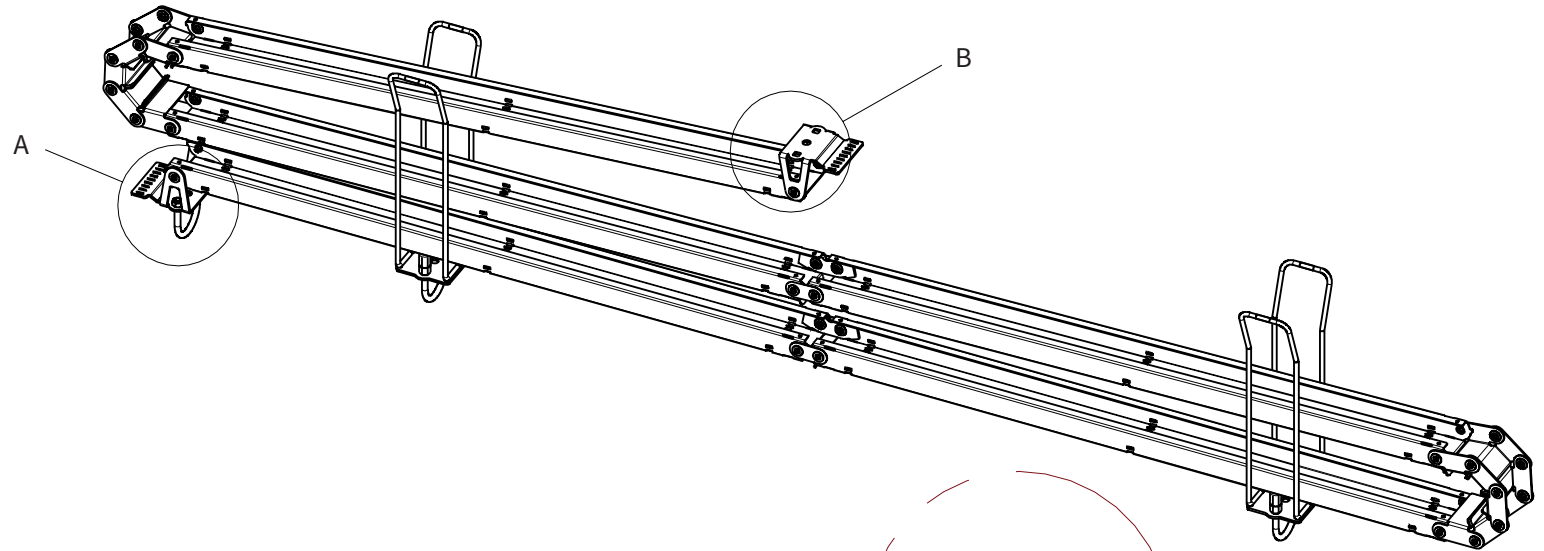

ADMIRAL
STAGING

Drawings:
Snake cable guide base 4 mtr - H 14 mtr
RIKGSN414

Product: Snake cable guide base 4 mtr - H 14 mtr

Code: RIKGSN414

Detail C

Product: Snake cable guide base 4 mtr - H 14 mtr

Code: RIKGSN414

ADMIRAL
STAGING

Product: Snake cable guide base 4 mtr - H 14 mtr

Code: RIKGSN414

Detail A

Detail B

Product: Snake cable guide base 4 mtr - H 14 mtr

Code: RIKGSN414

Detail A

Detail B

Assembly set for single tube is included in the RIKGSN414

Product: Snake assembly set for single tube 50mm

Code: RIKGSN120

Detail A

Detail B

Snake extension set for 30 truss

Snake extension set for 40 truss

Product: Snake extension set for 30 / 40 truss

Code: RIKGSN121 / RIKGSN122