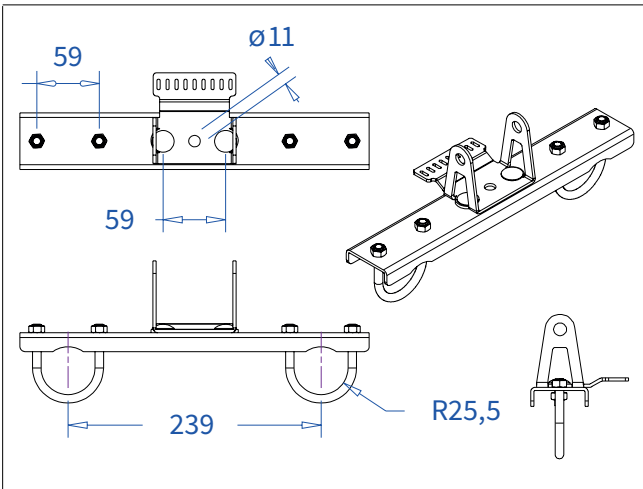

ADMIRAL
STAGING

Drawings:
Snake cable guide base 4 mtr - H 14 mtr
RIKGSN414

Product: Snake cable guide base 4 mtr - H 14 mtr

Code: RIKGSN414

Detail C

Product: Snake cable guide base 4 mtr - H 14 mtr

Code: RIKGSN414

ADMIRAL
STAGING

Product: Snake cable guide base 4 mtr - H 14 mtr

Code: RIKGSN414

Detail A

Detail B

Product: Snake cable guide base 4 mtr - H 14 mtr

Code: RIKGSN414

Detail A

Detail B

Assembly set for single tube is included in the RIKGSN414

Product: Snake assembly set for single tube 50mm

Code: RIKGSN120

Detail A

Detail B

Snake extension set for 30 truss

Snake extension set for 40 truss

Product: Snake extension set for 30 / 40 truss

Code: RIKGSN121 / RIKGSN122