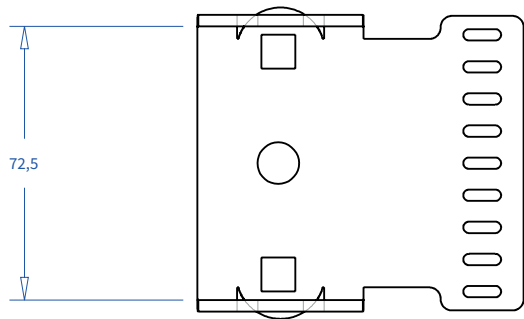

ADMIRAL
STAGING

Drawings:
Snake cable guide base 4 mtr - H 14 mtr
RIKGSN414

Product: Snake cable guide base 4 mtr - H 14 mtr

Code: RIKGSN414

Detail C

Product: Snake cable guide base 4 mtr - H 14 mtr

Code: RIKGSN414

ADMIRAL
STAGING

Product: Snake cable guide base 4 mtr - H 14 mtr

Code: RIKGSN414

Detail A

Detail B

Product: Snake cable guide base 4 mtr - H 14 mtr

Code: RIKGSN414

Detail A

Detail B

Assembly set for single tube is included in the RIKGSN414

Product: Snake assembly set for single tube 50mm

Code: RIKGSN120

Detail A

Detail B

Snake extension set for 30 truss

Snake extension set for 40 truss