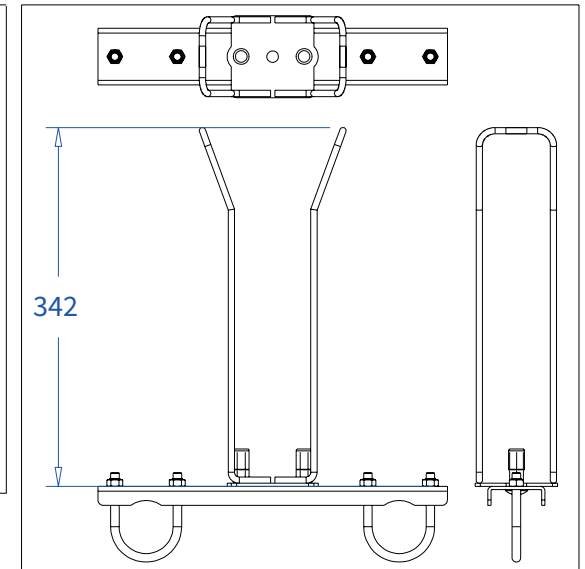

ADMIRAL
STAGING

Drawings:
Snake cable guide base 4 mtr - H 14 mtr
RIKGSN414

Product: Snake cable guide base 4 mtr - H 14 mtr

Code: RIKGSN414

Detail C

Product: Snake cable guide base 4 mtr - H 14 mtr

Code: RIKGSN414

ADMIRAL
STAGING

Product: Snake cable guide base 4 mtr - H 14 mtr

Code: RIKGSN414

Detail A

Detail B

Product: Snake cable guide base 4 mtr - H 14 mtr

Code: RIKGSN414

Detail A

Detail B

Assembly set for single tube is included in the RIKGSN414

Product: Snake assembly set for single tube 50mm

Code: RIKGSN120

Detail A

Detail B

Snake extension set for 30 truss

Snake extension set for 40 truss

Product: Snake extension set for 30 / 40 truss

Code: RIKGSN121 / RIKGSN122