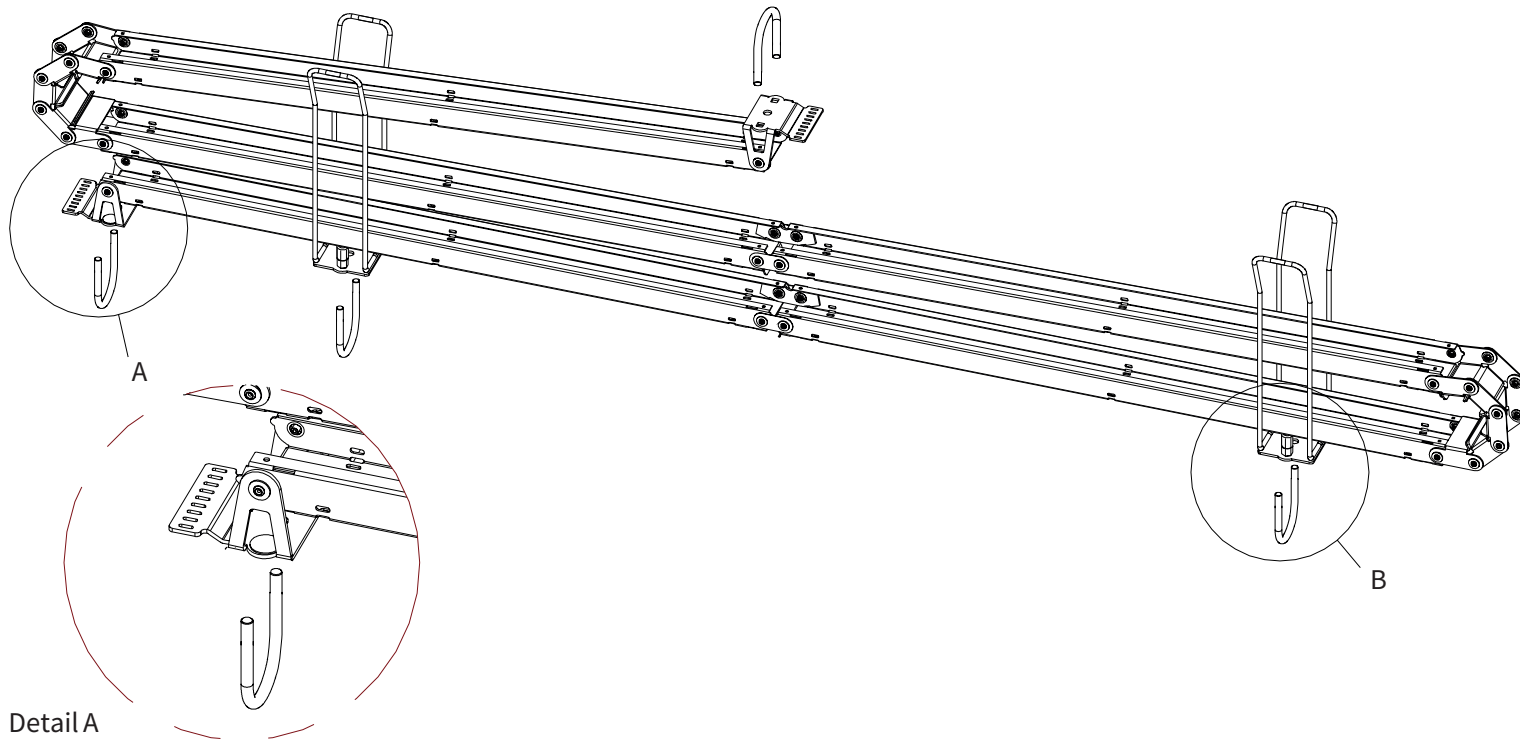

ADMIRAL
STAGING

Drawings:
Snake cable guide base 4 mtr - H 14 mtr
RIKGSN414

Product: Snake cable guide base 4 mtr - H 14 mtr

Code: RIKGSN414

Detail C

Product: Snake cable guide base 4 mtr - H 14 mtr

Code: RIKGSN414

ADMIRAL
STAGING

Product: Snake cable guide base 4 mtr - H 14 mtr

Code: RIKGSN414

Detail A

Detail B

Product: Snake cable guide base 4 mtr - H 14 mtr

Code: RIKGSN414

Detail A

Detail B

Assembly set for single tube is included in the RIKGSN414

Product: Snake assembly set for single tube 50mm

Code: RIKGSN120

Detail A

Detail B

Snake extension set for 30 truss

Snake extension set for 40 truss

Product: Snake extension set for 30 / 40 truss

Code: RIKGSN121 / RIKGSN122