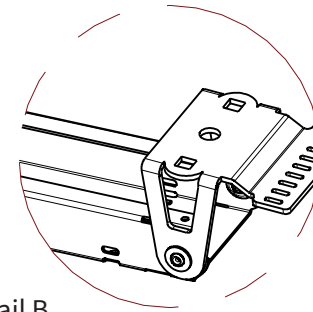

ADMIRAL
STAGING

Drawings:
Snake cable guide base 4 mtr - H 14 mtr
RIKGSN414

Product: Snake cable guide base 4 mtr - H 14 mtr

Code: RIKGSN414

Detail C

Product: Snake cable guide base 4 mtr - H 14 mtr

Code: RIKGSN414

ADMIRAL
STAGING

Product: Snake cable guide base 4 mtr - H 14 mtr

Code: RIKGSN414

Detail A

Detail B

Product: Snake cable guide base 4 mtr - H 14 mtr

Code: RIKGSN414

Detail A

Detail B

Assembly set for single tube is included in the RIKGSN414

Product: Snake assembly set for single tube 50mm

Code: RIKGSN120

Detail A

Detail B

Snake extension set for 30 truss

Snake extension set for 40 truss