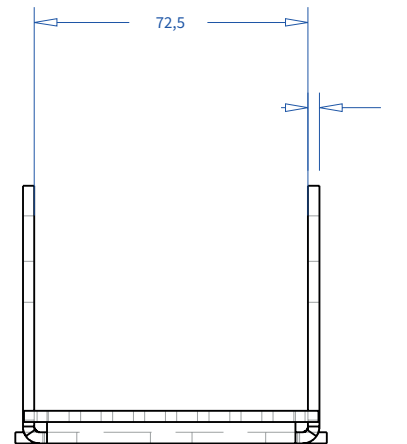

ADMIRAL
STAGING

Drawings:
Snake cable guide base 4 mtr - H 14 mtr
RIKGSN414

Product: Snake cable guide base 4 mtr - H 14 mtr

Code: RIKGSN414

Detail C

Product: Snake cable guide base 4 mtr - H 14 mtr

Code: RIKGSN414

ADMIRAL
STAGING

Product: Snake cable guide base 4 mtr - H 14 mtr

Code: RIKGSN414

Detail A

Detail B

Product: Snake cable guide base 4 mtr - H 14 mtr

Code: RIKGSN414

Detail A

Detail B

Assembly set for single tube is included in the RIKGSN414

Product: Snake assembly set for single tube 50mm

Code: RIKGSN120

Detail A

Detail B

Snake extension set for 30 truss

Snake extension set for 40 truss