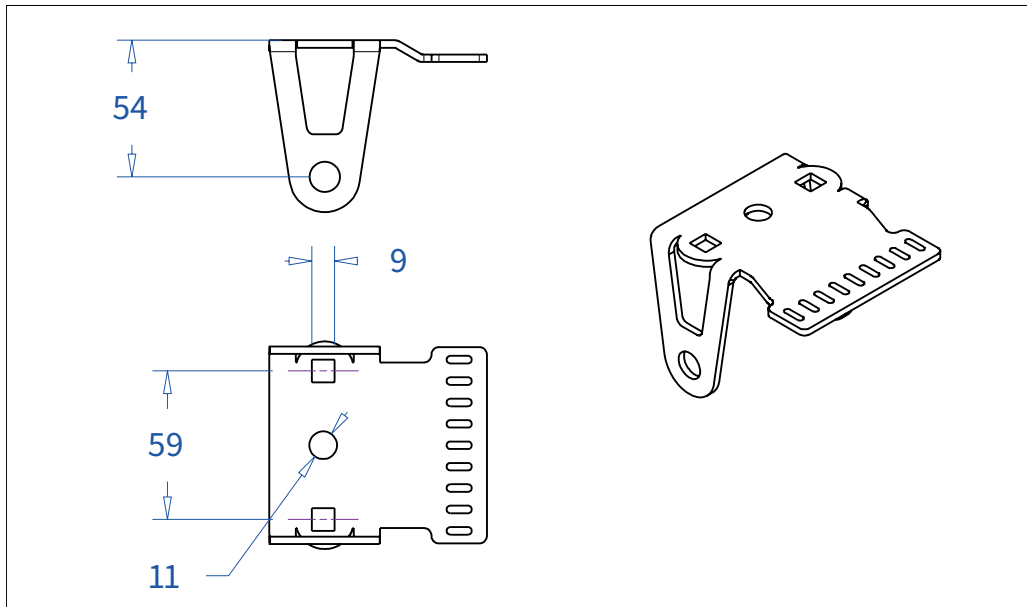

ADMIRAL
STAGING

Drawings:
Snake cable guide base 4 mtr - H 14 mtr
RIKGSN414

Product: Snake cable guide base 4 mtr - H 14 mtr

Code: RIKGSN414

Detail C

Product: Snake cable guide base 4 mtr - H 14 mtr

Code: RIKGSN414

ADMIRAL
STAGING

Product: Snake cable guide base 4 mtr - H 14 mtr

Code: RIKGSN414

Detail A

Detail B

Product: Snake cable guide base 4 mtr - H 14 mtr

Code: RIKGSN414

Detail A

Detail B

Assembly set for single tube is included in the RIKGSN414

Product: Snake assembly set for single tube 50mm

Code: RIKGSN120

Detail A

Detail B

Snake extension set for 30 truss

Snake extension set for 40 truss

Product: Snake extension set for 30 / 40 truss

Code: RIKGSN121 / RIKGSN122