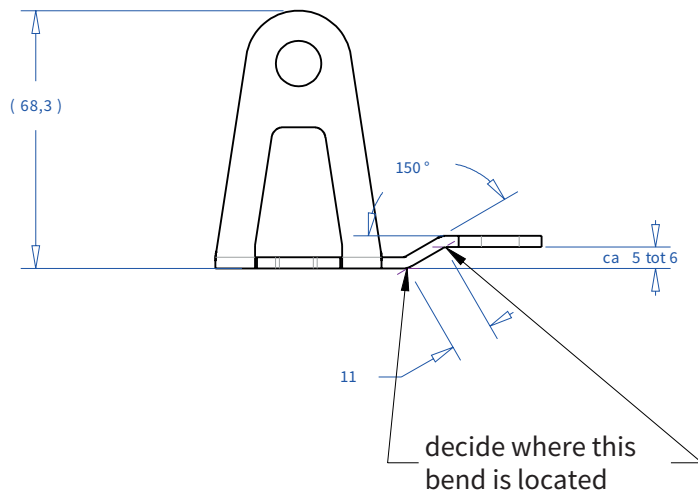

ADMIRAL
STAGING

Drawings:
Snake cable guide base 4 mtr - H 14 mtr
RIKGSN414

Product: Snake cable guide base 4 mtr - H 14 mtr

Code: RIKGSN414

Detail C

Product: Snake cable guide base 4 mtr - H 14 mtr

Code: RIKGSN414

ADMIRAL
STAGING

Product: Snake cable guide base 4 mtr - H 14 mtr

Code: RIKGSN414

Detail A

Detail B

Product: Snake cable guide base 4 mtr - H 14 mtr

Code: RIKGSN414

Detail A

Detail B

Assembly set for single tube is included in the RIKGSN414

Product: Snake assembly set for single tube 50mm

Code: RIKGSN120

Detail A

Detail B

Snake extension set for 30 truss

Snake extension set for 40 truss