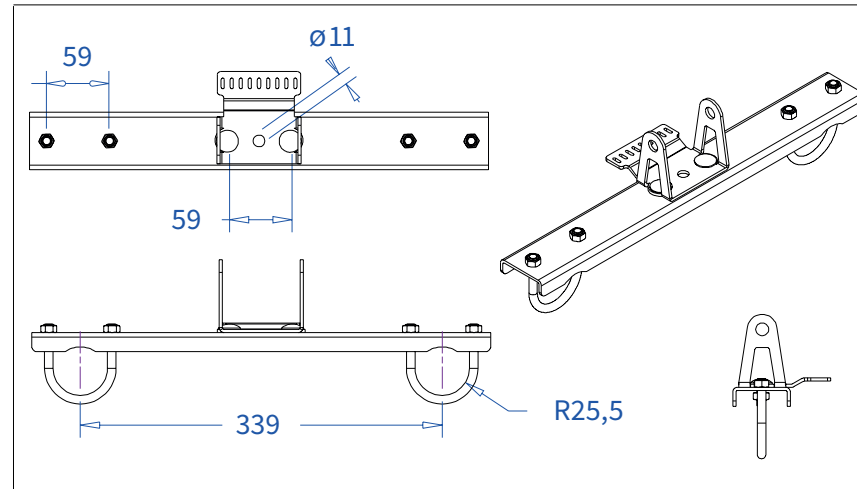

ADMIRAL
STAGING

Drawings:
Snake cable guide base 4 mtr - H 14 mtr
RIKGSN414

Product: Snake cable guide base 4 mtr - H 14 mtr

Code: RIKGSN414

Detail C

Product: Snake cable guide base 4 mtr - H 14 mtr

Code: RIKGSN414

ADMIRAL
STAGING

Product: Snake cable guide base 4 mtr - H 14 mtr

Code: RIKGSN414

Detail A

Detail B

Product: Snake cable guide base 4 mtr - H 14 mtr

Code: RIKGSN414

Detail A

Detail B

Assembly set for single tube is included in the RIKGSN414

Product: Snake assembly set for single tube 50mm

Code: RIKGSN120

Detail A

Detail B

Snake extension set for 30 truss

Snake extension set for 40 truss

Product: Snake extension set for 30 / 40 truss

Code: RIKGSN121 / RIKGSN122