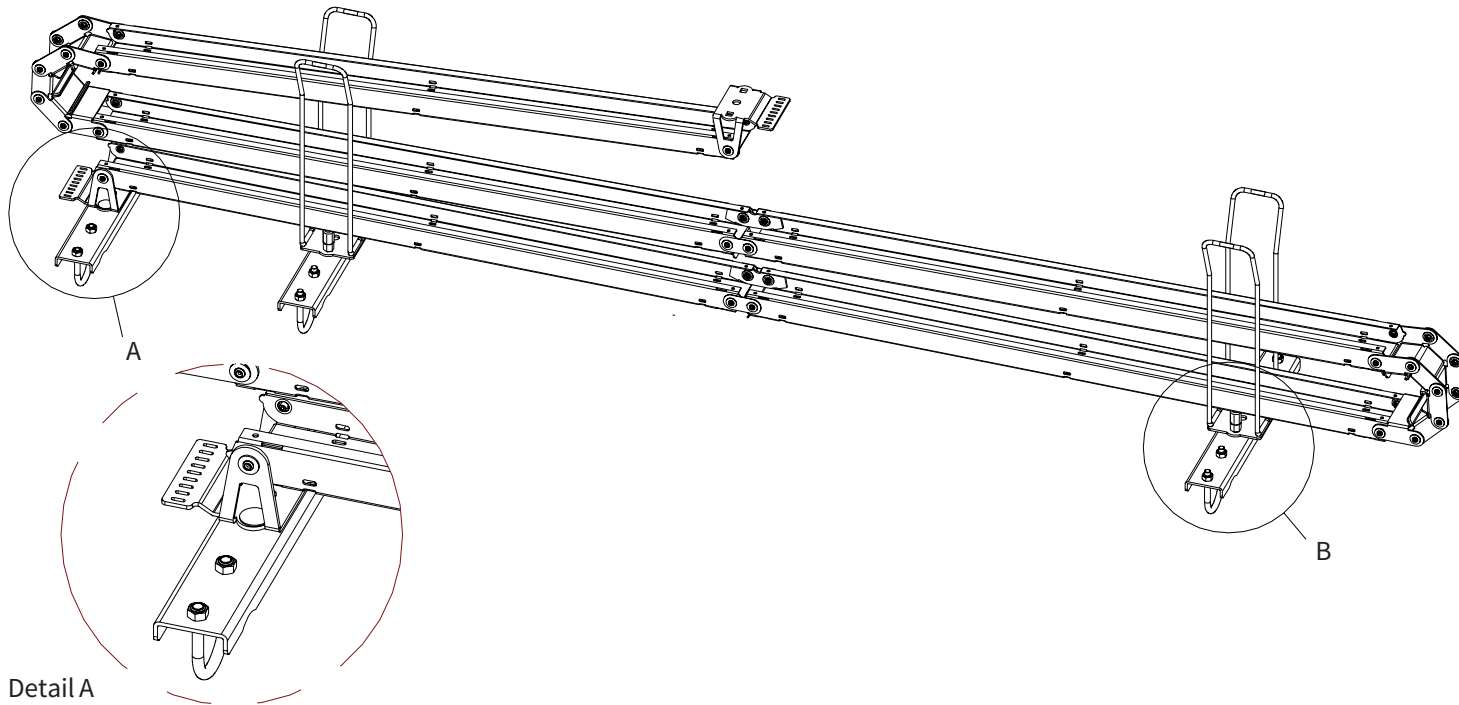

ADMIRAL
STAGING

Drawings:
Snake cable guide base 4 mtr - H 14 mtr
RIKGSN414

Product: Snake cable guide base 4 mtr - H 14 mtr

Code: RIKGSN414

Detail C

Product: Snake cable guide base 4 mtr - H 14 mtr

Code: RIKGSN414

ADMIRAL
STAGING

Product: Snake cable guide base 4 mtr - H 14 mtr

Code: RIKGSN414

Detail A

Detail B

Product: Snake cable guide base 4 mtr - H 14 mtr

Code: RIKGSN414

Detail A

Detail B

Assembly set for single tube is included in the RIKGSN414

Product: Snake assembly set for single tube 50mm

Code: RIKGSN120

Detail A

Detail B

Snake extension set for 30 truss

Snake extension set for 40 truss

Product: Snake extension set for 30 / 40 truss

Code: RIKGSN121 / RIKGSN122