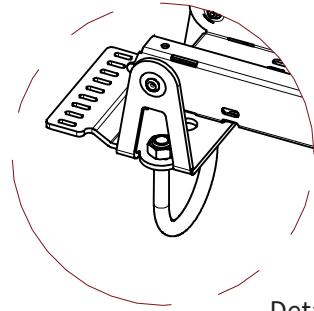

ADMIRAL
STAGING

Drawings:
Snake cable guide base 4 mtr - H 14 mtr
RIKGSN414

Product: Snake cable guide base 4 mtr - H 14 mtr

Code: RIKGSN414

Detail C

Product: Snake cable guide base 4 mtr - H 14 mtr

Code: RIKGSN414

ADMIRAL
STAGING

Product: Snake cable guide base 4 mtr - H 14 mtr

Code: RIKGSN414

Detail A

Detail B

Product: Snake cable guide base 4 mtr - H 14 mtr

Code: RIKGSN414

Detail A

Detail B

Assembly set for single tube is included in the RIKGSN414

Product: Snake assembly set for single tube 50mm

Code: RIKGSN120

Detail A

Detail B

Snake extension set for 30 truss

Snake extension set for 40 truss