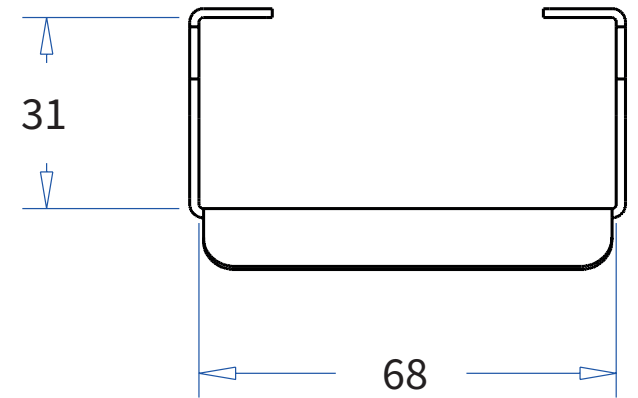

ADMIRAL
STAGING

Drawings:
Snake cable guide base 4 mtr - H 14 mtr
RIKGSN414

Product: Snake cable guide base 4 mtr - H 14 mtr

Code: RIKGSN414

Detail C

Product: Snake cable guide base 4 mtr - H 14 mtr

Code: RIKGSN414

ADMIRAL
STAGING

Product: Snake cable guide base 4 mtr - H 14 mtr

Code: RIKGSN414

Detail A

Detail B

Product: Snake cable guide base 4 mtr - H 14 mtr

Code: RIKGSN414

Detail A

Detail B

Assembly set for single tube is included in the RIKGSN414

Product: Snake assembly set for single tube 50mm

Code: RIKGSN120

Detail A

Detail B

Snake extension set for 30 truss

Snake extension set for 40 truss