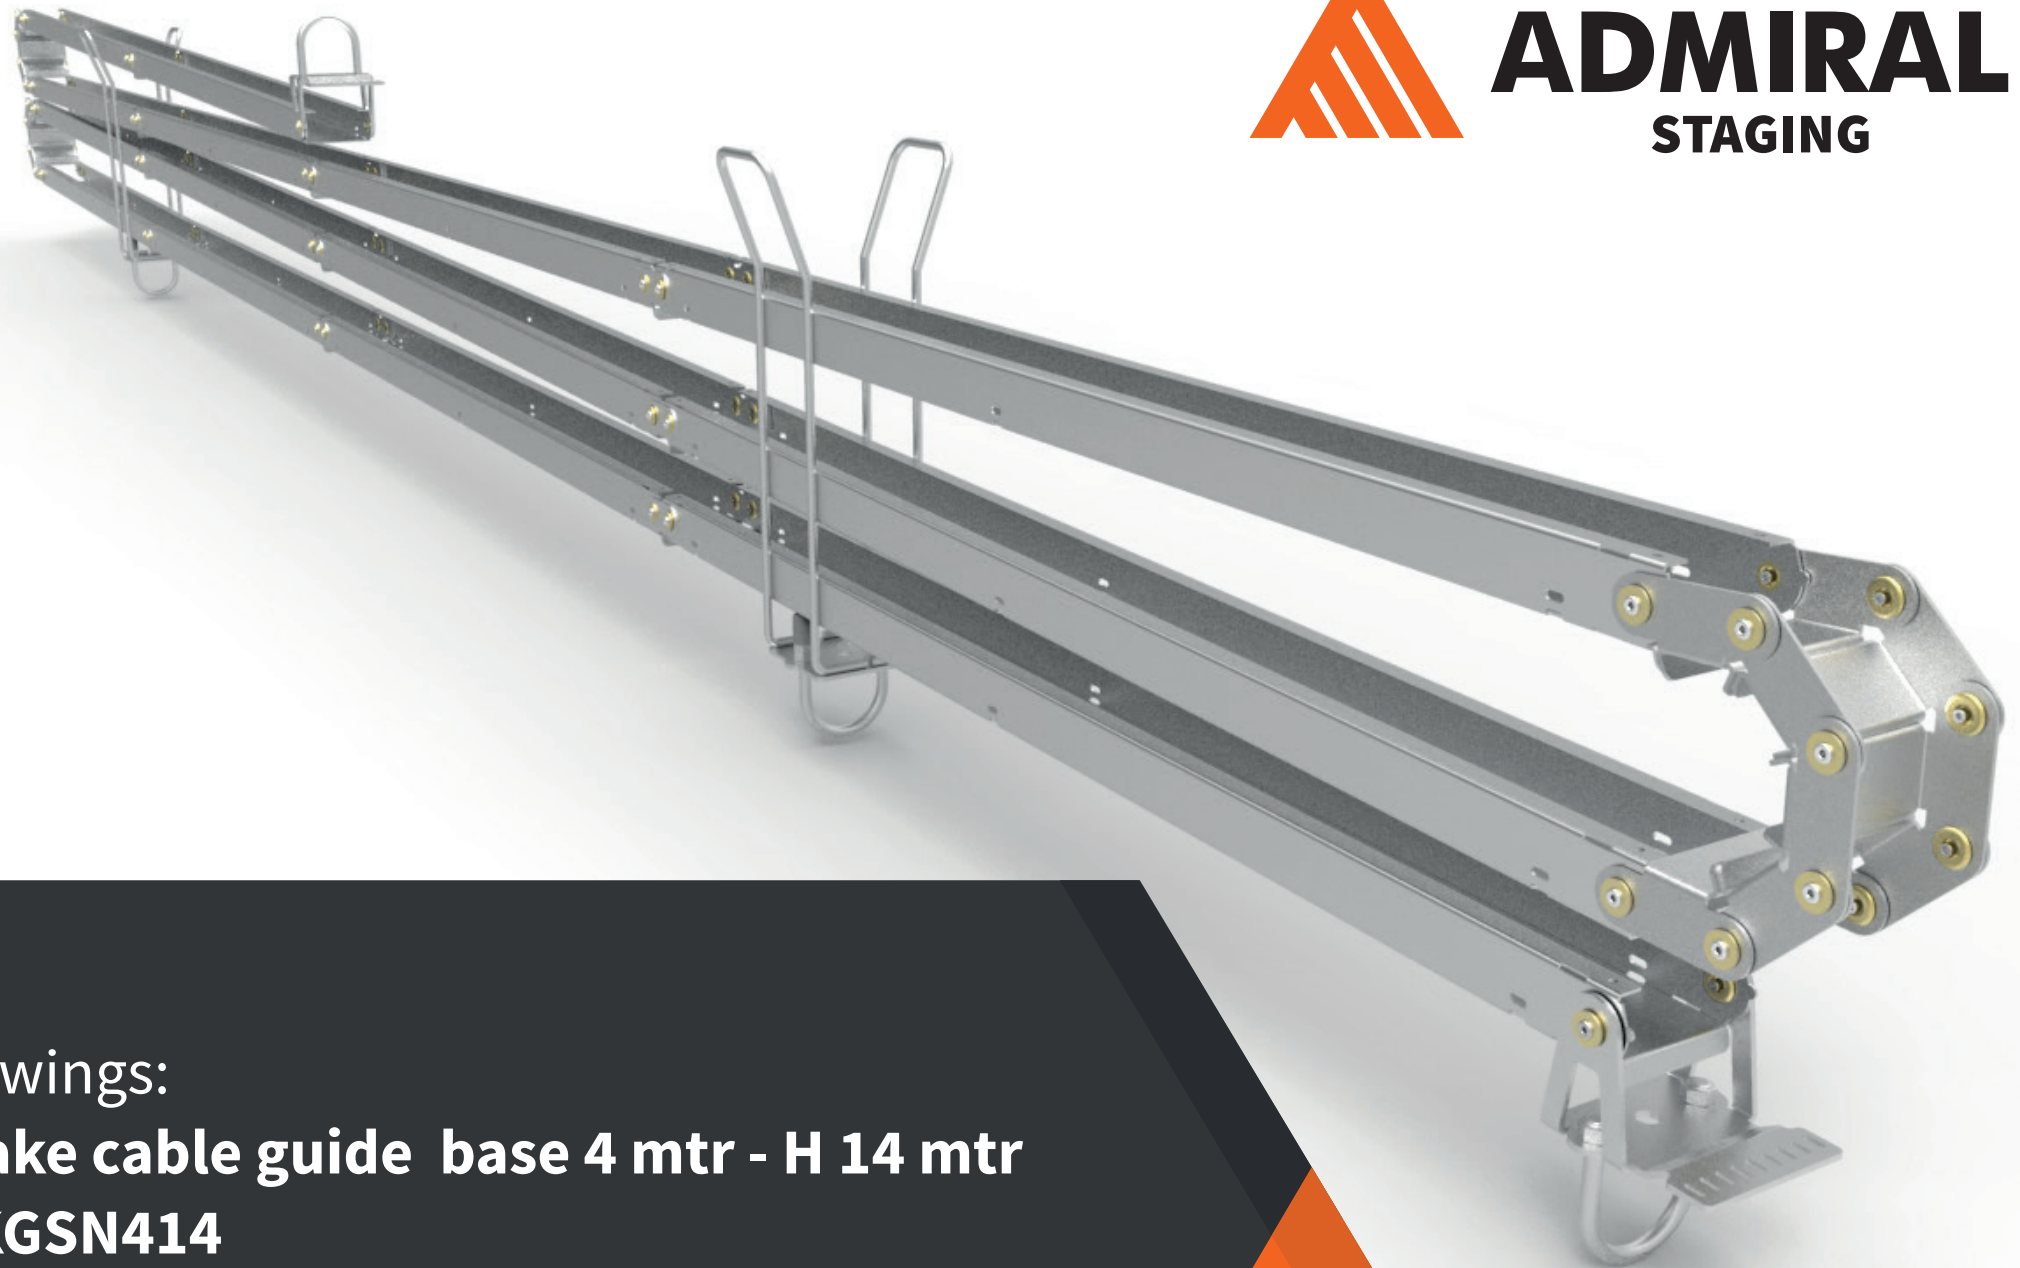

ADMIRAL
STAGING

Drawings:
Snake cable guide base 4 mtr - H 14 mtr
RIKGSN414

Product: Snake cable guide base 4 mtr - H 14 mtr

Code: RIKGSN414

Detail C

Product: Snake cable guide base 4 mtr - H 14 mtr

Code: RIKGSN414

ADMIRAL
STAGING

Product: Snake cable guide base 4 mtr - H 14 mtr

Code: RIKGSN414

Detail A

Detail B

Product: Snake cable guide base 4 mtr - H 14 mtr

Code: RIKGSN414

Detail A

Detail B

Assembly set for single tube is included in the RIKGSN414

Product: Snake assembly set for single tube 50mm

Code: RIKGSN120

Detail A

Detail B

Snake extension set for 30 truss

Snake extension set for 40 truss

Product: Snake extension set for 30 / 40 truss

Code: RIKGSN121 / RIKGSN122