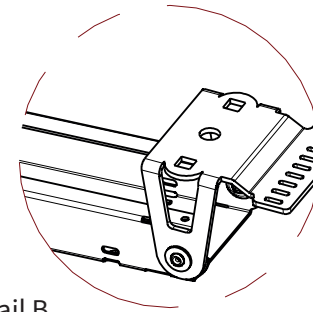

**ADMIRAL**  
STAGING

Drawings:

**Snake cable guide base 4 mtr - H 13 mtr black**

**RIKGSN413B**

138

84

3946

Product: Snake cable guide base 4 mtr - H 13 mtr black

Code: RIKGSN413B

**ADMIRAL**  
STAGING

Detail C

Product: Snake cable guide base 4 mtr - H 13 mtr black

Code: RIKGSN413B

**ADMIRAL**  
STAGING

Product: Snake cable guide base 4 mtr - H 13 mtr black

Code: RIKGSN413B

Detail A

Detail B

Product: Snake cable guide base 4 mtr - H 13 mtr black

Code: RIKGSN413B

Detail A

Detail B

Assembly set for single tube is included in the RIKGSN413B

Product: Snake assembly set for single tube 50mm