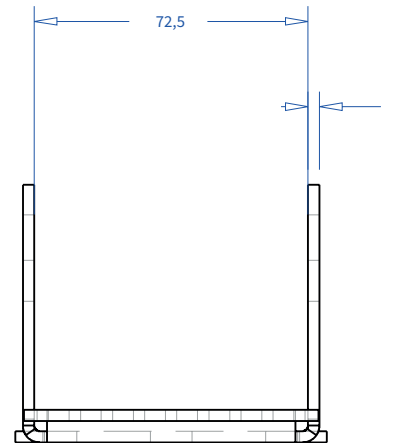

**ADMIRAL**  
STAGING

Drawings:

**Snake cable guide base 4 mtr - H 13 mtr black**

**RIKGSN413B**

138

84

3946

Product: Snake cable guide base 4 mtr - H 13 mtr black

Code: RIKGSN413B

**ADMIRAL**  
STAGING

Detail C

Product: Snake cable guide base 4 mtr - H 13 mtr black

Code: RIKGSN413B

**ADMIRAL**  
STAGING

Product: Snake cable guide base 4 mtr - H 13 mtr black

Code: RIKGSN413B

Detail A

Detail B

Product: Snake cable guide base 4 mtr - H 13 mtr black

Code: RIKGSN413B

Detail A

Detail B

Assembly set for single tube is included in the RIKGSN413B

Product: Snake assembly set for single tube 50mm