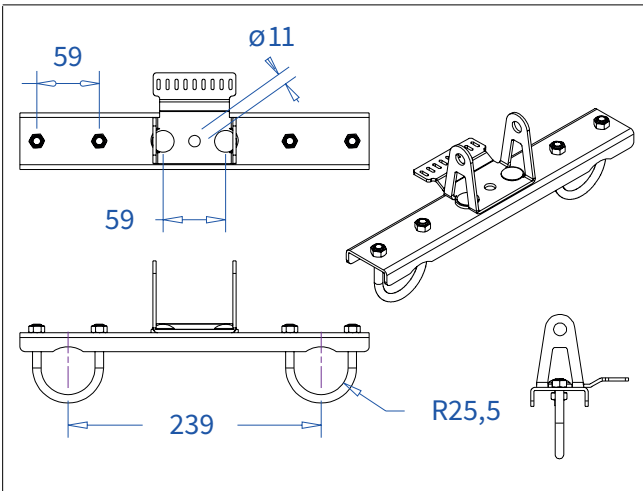

**ADMIRAL**  
STAGING

Drawings:

**Snake cable guide base 4 mtr - H 13 mtr black**

**RIKGSN413B**

138

84

3946

Product: Snake cable guide base 4 mtr - H 13 mtr black

Code: RIKGSN413B

**ADMIRAL**  
STAGING

Detail C

Product: Snake cable guide base 4 mtr - H 13 mtr black

Code: RIKGSN413B

**ADMIRAL**  
STAGING

Product: Snake cable guide base 4 mtr - H 13 mtr black

Code: RIKGSN413B

Detail A

Detail B

Product: Snake cable guide base 4 mtr - H 13 mtr black

Code: RIKGSN413B

Detail A

Detail B

Assembly set for single tube is included in the RIKGSN413B

Product: Snake assembly set for single tube 50mm

Code: RIKGSN120B

Detail A

Detail B

Snake extension set for 30 truss

Snake extension set for 40 truss

Product: Snake extension set for 30 / 40 truss

Code: RIKGSN121B / RIKGSN122B