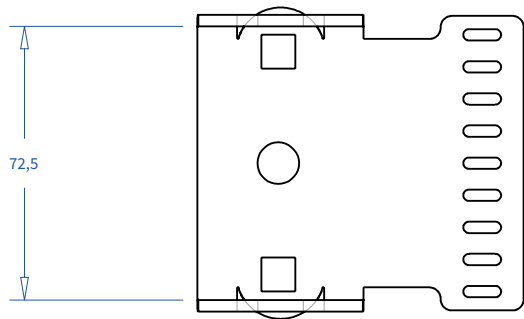

**ADMIRAL**  
STAGING

Drawings:

**Snake cable guide base 4 mtr - H 13 mtr black**

**RIKGSN413B**

138

84

3946

Product: Snake cable guide base 4 mtr - H 13 mtr black

Code: RIKGSN413B

**ADMIRAL**  
STAGING

Detail C

Product: Snake cable guide base 4 mtr - H 13 mtr black

Code: RIKGSN413B

**ADMIRAL**  
STAGING

Product: Snake cable guide base 4 mtr - H 13 mtr black

Code: RIKGSN413B

Detail A

Detail B

Product: Snake cable guide base 4 mtr - H 13 mtr black

Code: RIKGSN413B

Detail A

Detail B

Assembly set for single tube is included in the RIKGSN413B

Product: Snake assembly set for single tube 50mm