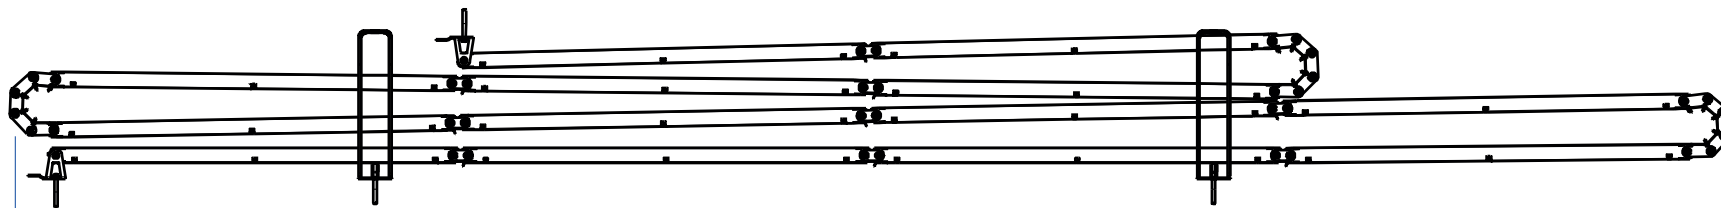

**ADMIRAL**  
STAGING

Drawings:

**Snake cable guide base 4 mtr - H 13 mtr black**

**RIKGSN413B**

138

84

3946

Product: Snake cable guide base 4 mtr - H 13 mtr black

Code: RIKGSN413B

**ADMIRAL**  
STAGING

Detail C

Product: Snake cable guide base 4 mtr - H 13 mtr black

Code: RIKGSN413B

**ADMIRAL**  
STAGING

Product: Snake cable guide base 4 mtr - H 13 mtr black

Code: RIKGSN413B

Detail A

Detail B

Product: Snake cable guide base 4 mtr - H 13 mtr black

Code: RIKGSN413B

Detail A

Detail B

Assembly set for single tube is included in the RIKGSN413B

Product: Snake assembly set for single tube 50mm

Code: RIKGSN120B

Detail A

Detail B

Snake extension set for 30 truss

Snake extension set for 40 truss

Product: Snake extension set for 30 / 40 truss

Code: RIKGSN121B / RIKGSN122B