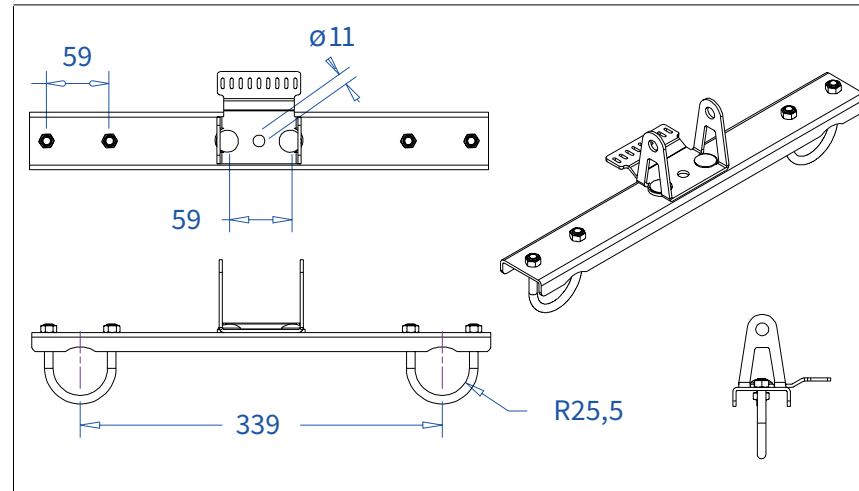

Code: RIKGSN413B

**ADMIRAL**  
STAGING

Detail C

Product: Snake cable guide base 4 mtr - H 13 mtr black

Code: RIKGSN413B

**ADMIRAL**  
STAGING

Product: Snake cable guide base 4 mtr - H 13 mtr black

Code: RIKGSN413B

Detail A

Detail B

Product: Snake cable guide base 4 mtr - H 13 mtr black

Code: RIKGSN413B

Detail A

Detail B

Assembly set for single tube is included in the RIKGSN413B

Product: Snake assembly set for single tube 50mm

Code: RIKGSN120B

Detail A

Detail B

Snake extension set for 30 truss

Snake extension set for 40 truss

Product: Snake extension set for 30 / 40 truss

Code: RIKGSN121B / RIKGSN122B