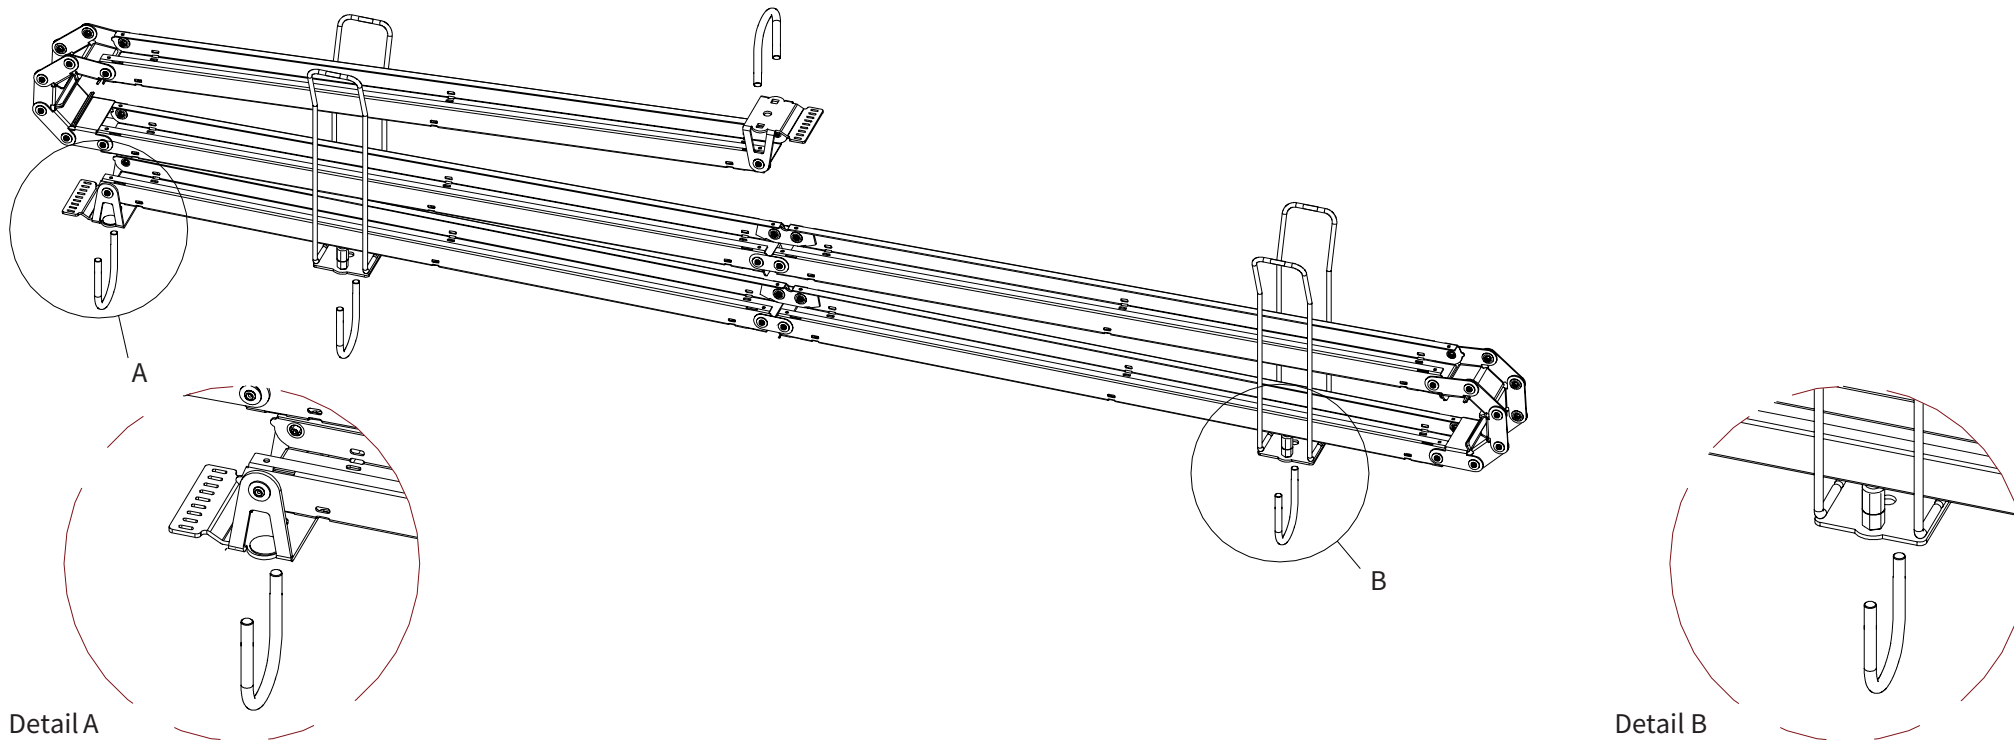

Code: RIKGSN413B

**ADMIRAL**  
STAGING

Detail C

Product: Snake cable guide base 4 mtr - H 13 mtr black

Code: RIKGSN413B

**ADMIRAL**  
STAGING

Product: Snake cable guide base 4 mtr - H 13 mtr black

Code: RIKGSN413B

Detail A

Detail B

Product: Snake cable guide base 4 mtr - H 13 mtr black

Code: RIKGSN413B

Detail A

Detail B

Assembly set for single tube is included in the RIKGSN413B

Product: Snake assembly set for single tube 50mm

Code: RIKGSN120B

Detail A

Detail B

Snake extension set for 30 truss

Snake extension set for 40 truss

Product: Snake extension set for 30 / 40 truss

Code: RIKGSN121B / RIKGSN122B