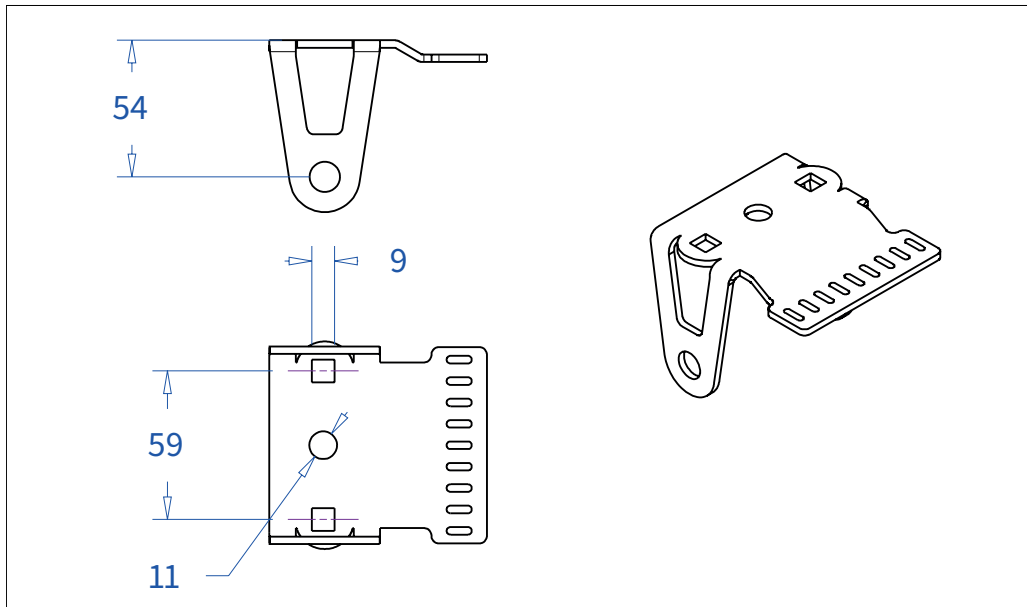

**ADMIRAL**  
STAGING

Drawings:

**Snake cable guide base 4 mtr - H 13 mtr black**

**RIKGSN413B**

138

84

3946

Product: Snake cable guide base 4 mtr - H 13 mtr black

Code: RIKGSN413B

**ADMIRAL**  
STAGING

Detail C

Product: Snake cable guide base 4 mtr - H 13 mtr black

Code: RIKGSN413B

**ADMIRAL**  
STAGING

Product: Snake cable guide base 4 mtr - H 13 mtr black

Code: RIKGSN413B

Detail A

Detail B

Product: Snake cable guide base 4 mtr - H 13 mtr black

Code: RIKGSN413B

Detail A

Detail B

Assembly set for single tube is included in the RIKGSN413B

Product: Snake assembly set for single tube 50mm

Code: RIKGSN120B

Detail A

Detail B

Snake extension set for 30 truss

Snake extension set for 40 truss

Product: Snake extension set for 30 / 40 truss

Code: RIKGSN121B / RIKGSN122B