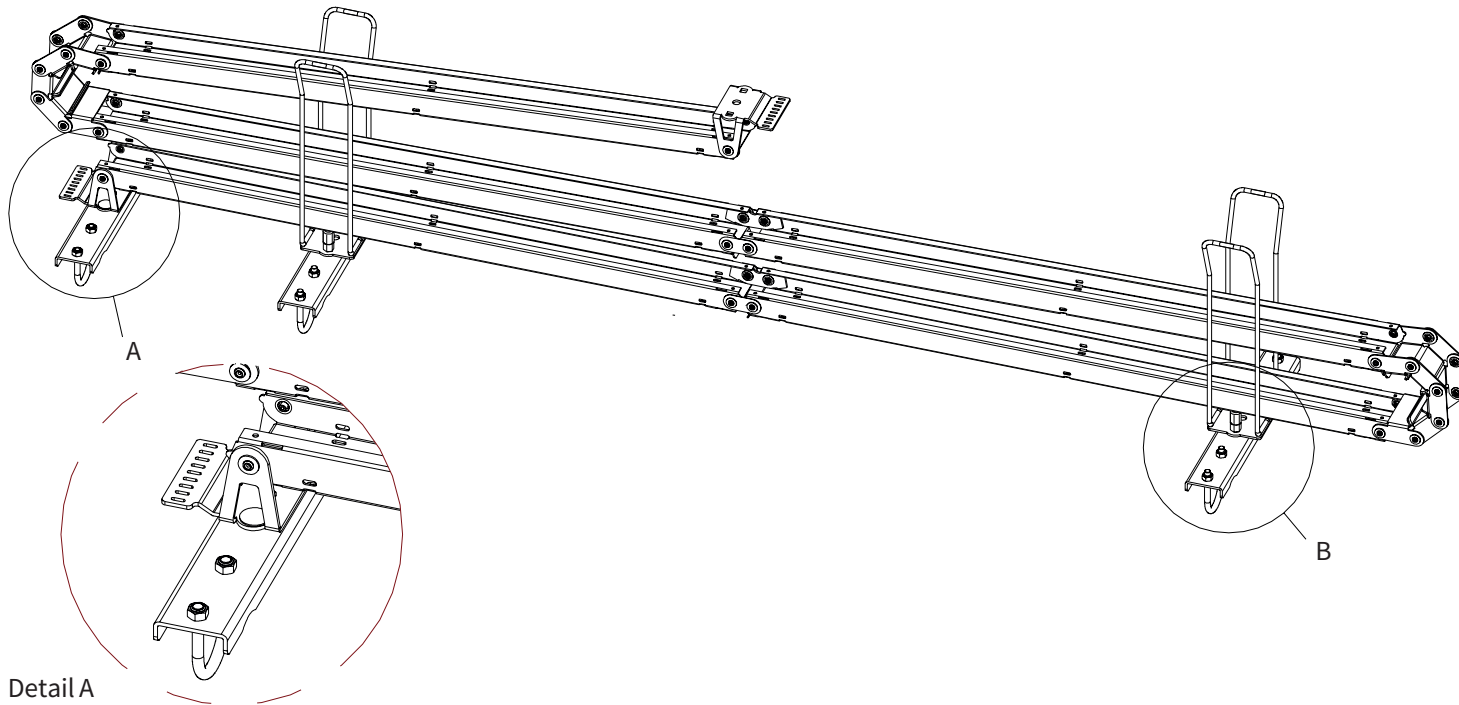

**ADMIRAL**  
STAGING

Drawings:

**Snake cable guide base 4 mtr - H 13 mtr black**

**RIKGSN413B**

138

84

3946

Product: Snake cable guide base 4 mtr - H 13 mtr black

Code: RIKGSN413B

**ADMIRAL**  
STAGING

Detail C

Product: Snake cable guide base 4 mtr - H 13 mtr black

Code: RIKGSN413B

**ADMIRAL**  
STAGING

Product: Snake cable guide base 4 mtr - H 13 mtr black

Code: RIKGSN413B

Detail A

Detail B

Product: Snake cable guide base 4 mtr - H 13 mtr black

Code: RIKGSN413B

Detail A

Detail B

Assembly set for single tube is included in the RIKGSN413B

Product: Snake assembly set for single tube 50mm

Code: RIKGSN120B

Detail A

Detail B

Snake extension set for 30 truss

Snake extension set for 40 truss

Product: Snake extension set for 30 / 40 truss

Code: RIKGSN121B / RIKGSN122B