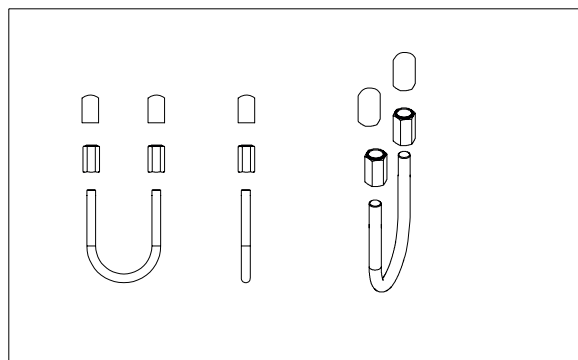

**ADMIRAL**  
STAGING

Drawings:

**Snake cable guide base 4 mtr - H 13 mtr black**

**RIKGSN413B**

138

84

3946

Product: Snake cable guide base 4 mtr - H 13 mtr black

Code: RIKGSN413B

**ADMIRAL**  
STAGING

Detail C

Product: Snake cable guide base 4 mtr - H 13 mtr black

Code: RIKGSN413B

**ADMIRAL**  
STAGING

Product: Snake cable guide base 4 mtr - H 13 mtr black

Code: RIKGSN413B

Detail A

Detail B

Product: Snake cable guide base 4 mtr - H 13 mtr black

Code: RIKGSN413B

Detail A

Detail B

Assembly set for single tube is included in the RIKGSN413B

Product: Snake assembly set for single tube 50mm

Code: RIKGSN120B

Detail A

Detail B

Snake extension set for 30 truss

Snake extension set for 40 truss

Product: Snake extension set for 30 / 40 truss

Code: RIKGSN121B / RIKGSN122B