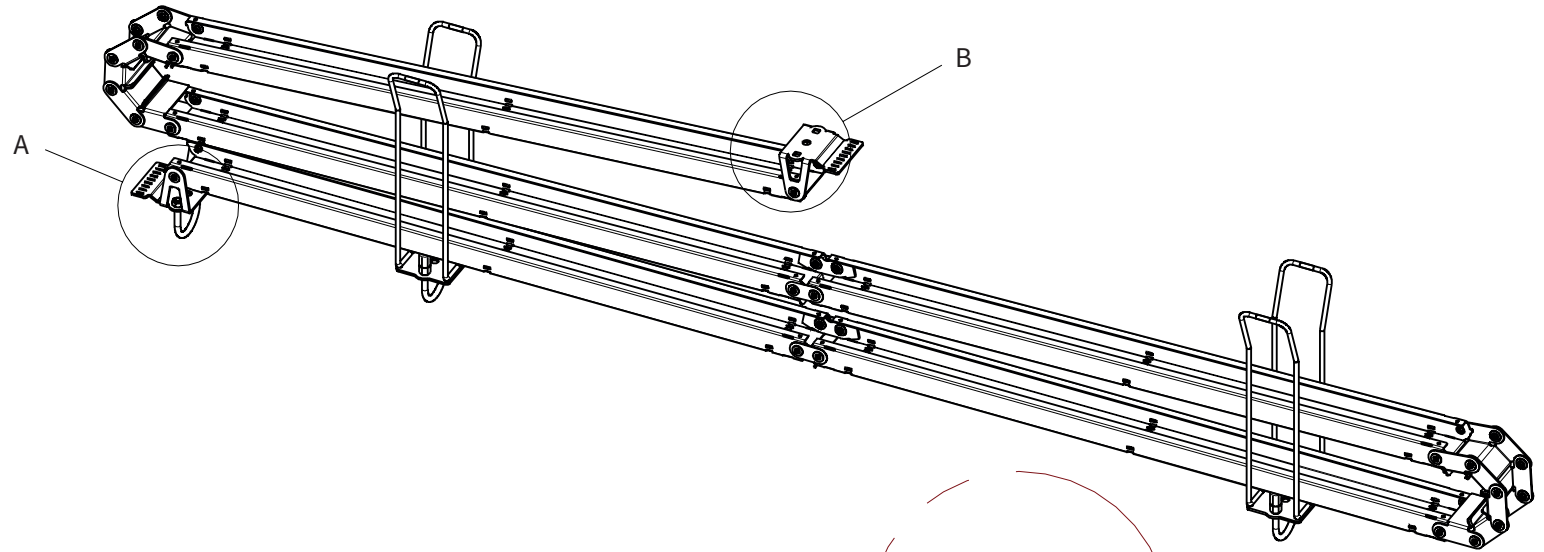

**ADMIRAL**  
STAGING

Drawings:

**Snake cable guide base 4 mtr - H 13 mtr black**

**RIKGSN413B**

138

84

3946

Product: Snake cable guide base 4 mtr - H 13 mtr black

Code: RIKGSN413B

**ADMIRAL**  
STAGING

Detail C

Product: Snake cable guide base 4 mtr - H 13 mtr black

Code: RIKGSN413B

**ADMIRAL**  
STAGING

Product: Snake cable guide base 4 mtr - H 13 mtr black

Code: RIKGSN413B

Detail A

Detail B

Product: Snake cable guide base 4 mtr - H 13 mtr black

Code: RIKGSN413B

Detail A

Detail B

Assembly set for single tube is included in the RIKGSN413B

Product: Snake assembly set for single tube 50mm

Code: RIKGSN120B

Detail A

Detail B

Snake extension set for 30 truss

Snake extension set for 40 truss

Product: Snake extension set for 30 / 40 truss

Code: RIKGSN121B / RIKGSN122B