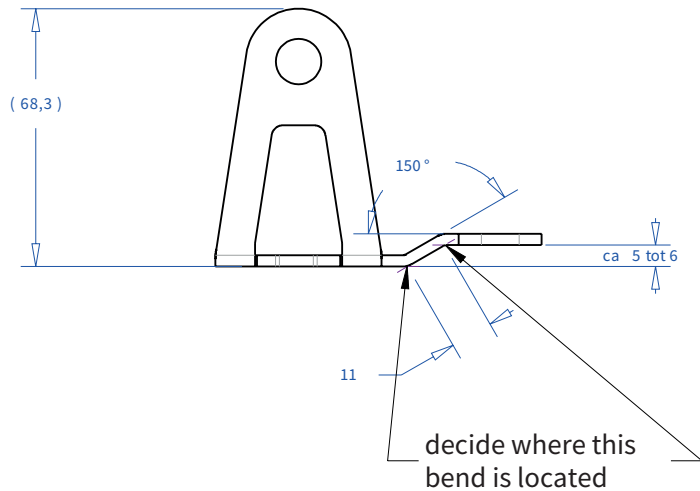

**ADMIRAL**  
STAGING

Drawings:

**Snake cable guide base 4 mtr - H 13 mtr black**

**RIKGSN413B**

138

84

3946

Product: Snake cable guide base 4 mtr - H 13 mtr black

Code: RIKGSN413B

**ADMIRAL**  
STAGING

Detail C

Product: Snake cable guide base 4 mtr - H 13 mtr black

Code: RIKGSN413B

**ADMIRAL**  
STAGING

Product: Snake cable guide base 4 mtr - H 13 mtr black

Code: RIKGSN413B

Detail A

Detail B

Product: Snake cable guide base 4 mtr - H 13 mtr black

Code: RIKGSN413B

Detail A

Detail B

Assembly set for single tube is included in the RIKGSN413B

Product: Snake assembly set for single tube 50mm