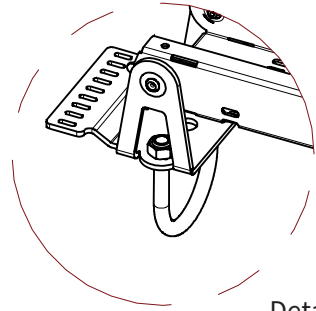

**ADMIRAL**  
STAGING

Drawings:

**Snake cable guide base 4 mtr - H 13 mtr black**

**RIKGSN413B**

138

84

3946

Product: Snake cable guide base 4 mtr - H 13 mtr black

Code: RIKGSN413B

**ADMIRAL**  
STAGING

Detail C

Product: Snake cable guide base 4 mtr - H 13 mtr black

Code: RIKGSN413B

**ADMIRAL**  
STAGING

Product: Snake cable guide base 4 mtr - H 13 mtr black

Code: RIKGSN413B

Detail A

Detail B

Product: Snake cable guide base 4 mtr - H 13 mtr black

Code: RIKGSN413B

Detail A

Detail B

Assembly set for single tube is included in the RIKGSN413B

Product: Snake assembly set for single tube 50mm