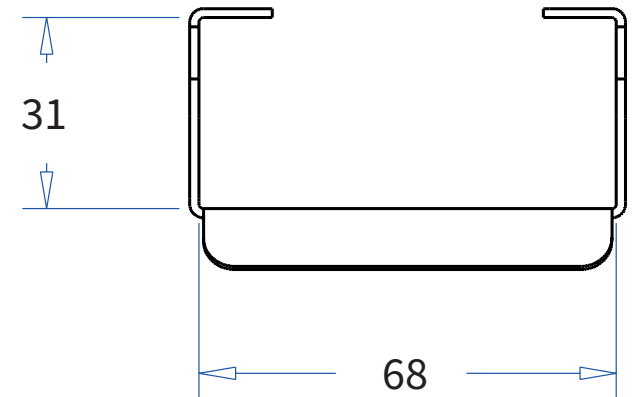

**ADMIRAL**  
STAGING

Drawings:

**Snake cable guide base 4 mtr - H 13 mtr black**

**RIKGSN413B**

138

84

3946

Product: Snake cable guide base 4 mtr - H 13 mtr black

Code: RIKGSN413B

**ADMIRAL**  
STAGING

Detail C

Product: Snake cable guide base 4 mtr - H 13 mtr black

Code: RIKGSN413B

**ADMIRAL**  
STAGING

Product: Snake cable guide base 4 mtr - H 13 mtr black

Code: RIKGSN413B

Detail A

Detail B

Product: Snake cable guide base 4 mtr - H 13 mtr black

Code: RIKGSN413B

Detail A

Detail B

Assembly set for single tube is included in the RIKGSN413B

Product: Snake assembly set for single tube 50mm