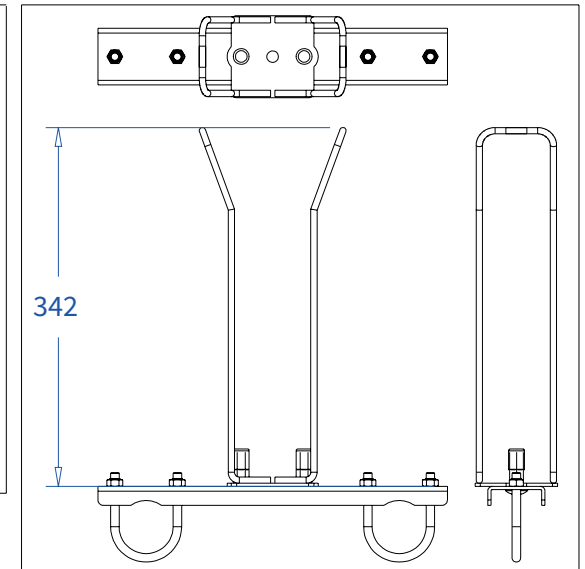

Code: RIKGSN413B

**ADMIRAL**  
STAGING

Detail C

Product: Snake cable guide base 4 mtr - H 13 mtr black

Code: RIKGSN413B

**ADMIRAL**  
STAGING

Product: Snake cable guide base 4 mtr - H 13 mtr black

Code: RIKGSN413B

Detail A

Detail B

Product: Snake cable guide base 4 mtr - H 13 mtr black

Code: RIKGSN413B

Detail A

Detail B

Assembly set for single tube is included in the RIKGSN413B

Product: Snake assembly set for single tube 50mm

Code: RIKGSN120B

Detail A

Detail B

Snake extension set for 30 truss

Snake extension set for 40 truss

Product: Snake extension set for 30 / 40 truss

Code: RIKGSN121B / RIKGSN122B