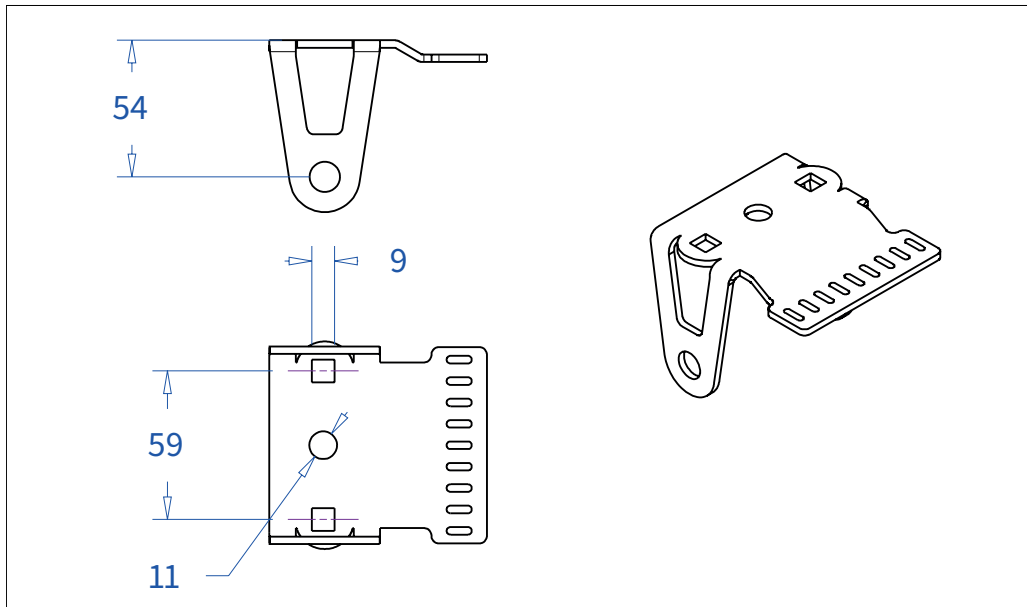

ADMIRAL
STAGING

Drawings:

Snake cable guide base 3 mtr - H 12 mtr black

RIKGSN312B

Product: Snake cable guide base 3 mtr - H 12 mtr black

Code: RIKGSN312B

Detail C

Product: Snake cable guide base 3 mtr - H 12 mtr black

Code: RIKGSN312B

Product: Snake cable guide base 3 mtr - H 12 mtr black

Code: RIKGSN312B

Detail A

Detail B

Product: Snake cable guide base 3 mtr - H 12 mtr black

Code: RIKGSN312B

Detail A

Detail B

Assembly set for single tube is included in the RIKGSN312B

Product: Snake assembly set for single tube 50mm

Code: RIKGSN120B

Detail A

Detail B

Snake extension set for 30 truss

Snake extension set for 40 truss

Product: Snake extension set for 30 / 40 truss

Code: RIKGSN121B / RIKGSN122B