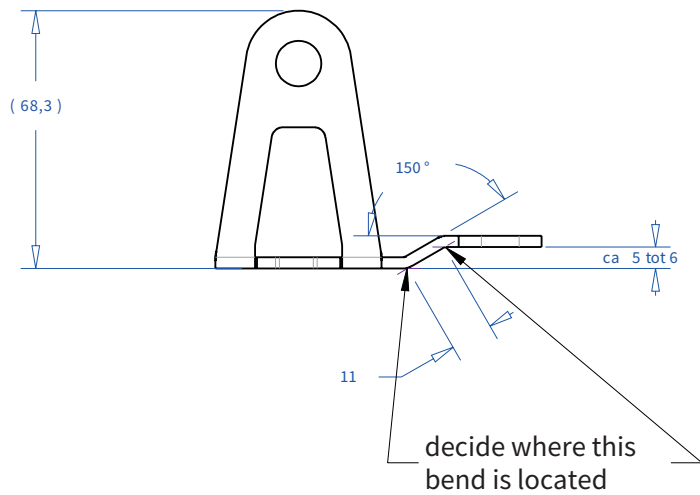

ADMIRAL
STAGING

Drawings:

Snake cable guide base 3 mtr - H 12 mtr black

RIKGSN312B

Product: Snake cable guide base 3 mtr - H 12 mtr black

Code: RIKGSN312B

Detail C

Product: Snake cable guide base 3 mtr - H 12 mtr black

Code: RIKGSN312B

Product: Snake cable guide base 3 mtr - H 12 mtr black

Code: RIKGSN312B

Detail A

Detail B

Product: Snake cable guide base 3 mtr - H 12 mtr black

Code: RIKGSN312B

Detail A

Detail B

Assembly set for single tube is included in the RIKGSN312B

Product: Snake assembly set for single tube 50mm

Code: RIKGSN120B

Detail A

Detail B

Snake extension set for 30 truss

Snake extension set for 40 truss