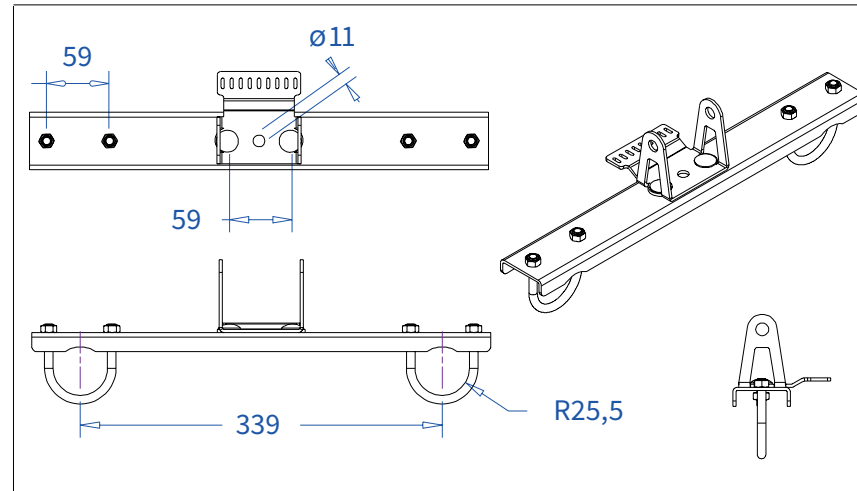

Code: RIKGSN312B

Product: Snake cable guide base 3 mtr - H 12 mtr black

Code: RIKGSN312B

Detail A

Detail B

Product: Snake cable guide base 3 mtr - H 12 mtr black

Code: RIKGSN312B

Detail A

Detail B

Assembly set for single tube is included in the RIKGSN312B

Product: Snake assembly set for single tube 50mm

Code: RIKGSN120B

Detail A

Detail B

Snake extension set for 30 truss

Snake extension set for 40 truss

Product: Snake extension set for 30 / 40 truss

Code: RIKGSN121B / RIKGSN122B