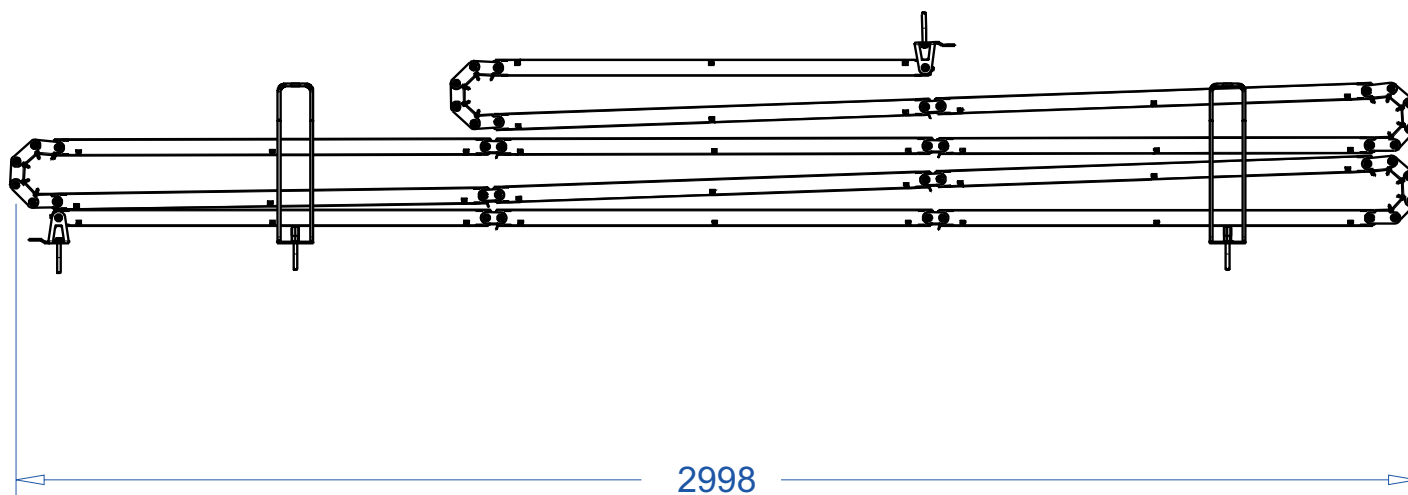

ADMIRAL
STAGING

Drawings:

Snake cable guide base 3 mtr - H 12 mtr black

RIKGSN312B

Product: Snake cable guide base 3 mtr - H 12 mtr black

Code: RIKGSN312B

Detail C

Product: Snake cable guide base 3 mtr - H 12 mtr black

Code: RIKGSN312B

Product: Snake cable guide base 3 mtr - H 12 mtr black

Code: RIKGSN312B

Detail A

Detail B

Product: Snake cable guide base 3 mtr - H 12 mtr black

Code: RIKGSN312B

Detail A

Detail B

Assembly set for single tube is included in the RIKGSN312B

Product: Snake assembly set for single tube 50mm

Code: RIKGSN120B

Detail A

Detail B

Snake extension set for 30 truss

Snake extension set for 40 truss

Product: Snake extension set for 30 / 40 truss

Code: RIKGSN121B / RIKGSN122B