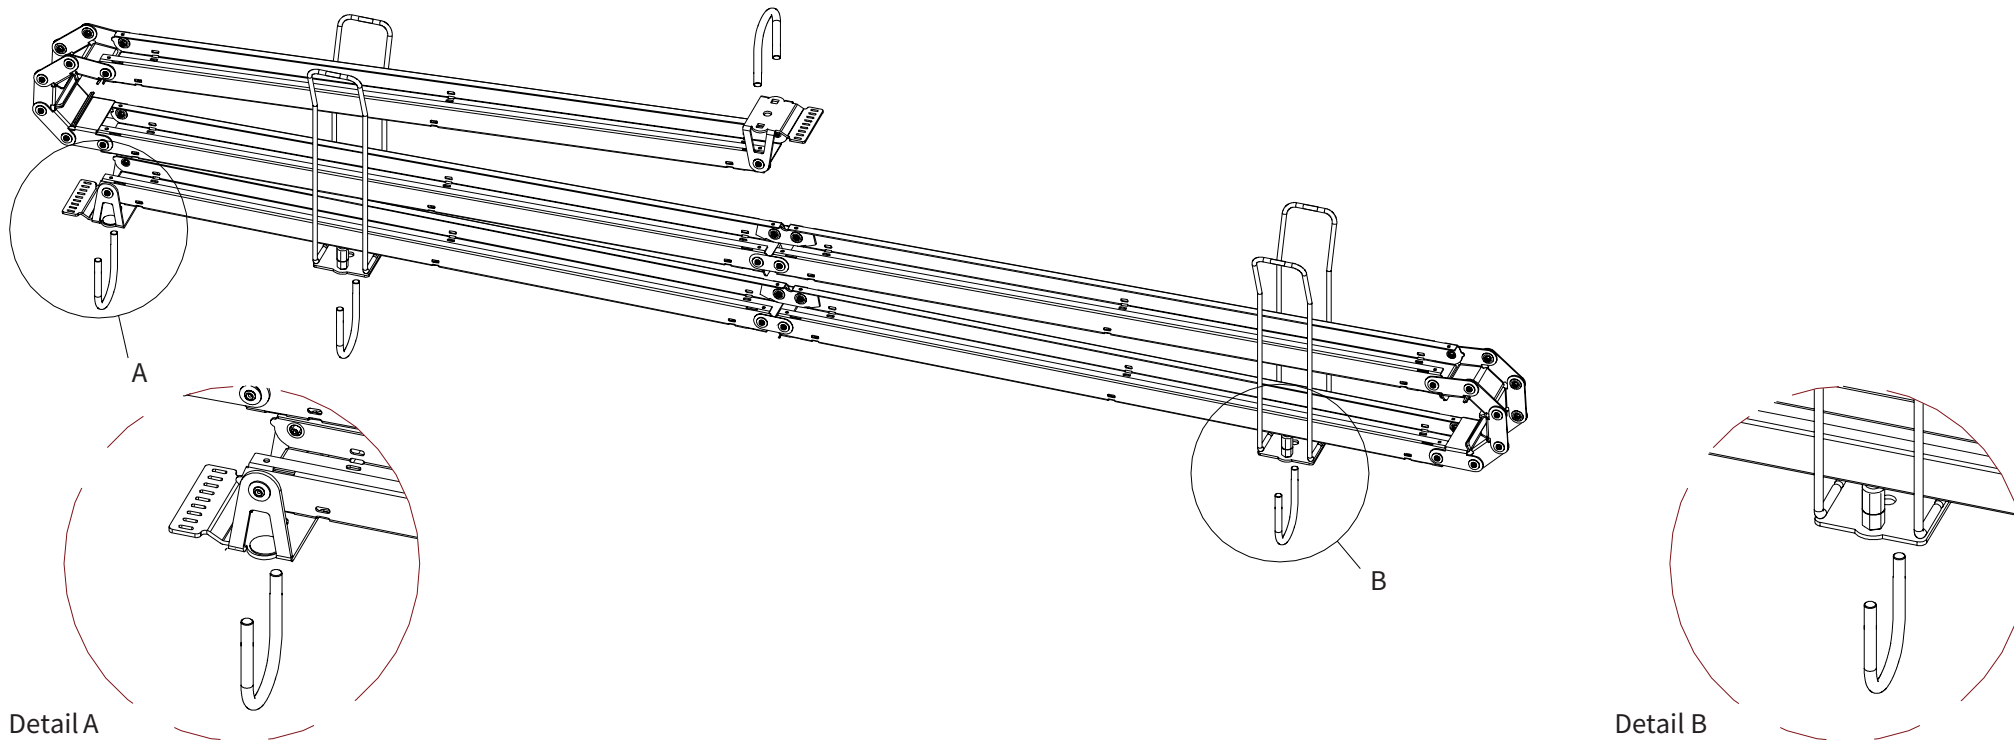

ADMIRAL
STAGING

Drawings:

Snake cable guide base 3 mtr - H 12 mtr black

RIKGSN312B

Product: Snake cable guide base 3 mtr - H 12 mtr black

Code: RIKGSN312B

Detail C

Product: Snake cable guide base 3 mtr - H 12 mtr black

Code: RIKGSN312B

Product: Snake cable guide base 3 mtr - H 12 mtr black

Code: RIKGSN312B

Detail A

Detail B

Product: Snake cable guide base 3 mtr - H 12 mtr black

Code: RIKGSN312B

Detail A

Detail B

Assembly set for single tube is included in the RIKGSN312B

Product: Snake assembly set for single tube 50mm

Code: RIKGSN120B

Detail A

Detail B

Snake extension set for 30 truss

Snake extension set for 40 truss

Product: Snake extension set for 30 / 40 truss

Code: RIKGSN121B / RIKGSN122B