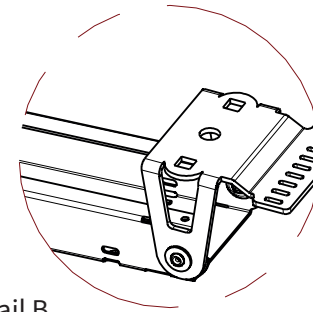

ADMIRAL
STAGING

Drawings:

Snake cable guide base 3 mtr - H 12 mtr black

RIKGSN312B

Product: Snake cable guide base 3 mtr - H 12 mtr black

Code: RIKGSN312B

Detail C

Product: Snake cable guide base 3 mtr - H 12 mtr black

Code: RIKGSN312B

Product: Snake cable guide base 3 mtr - H 12 mtr black

Code: RIKGSN312B

Detail A

Detail B

Product: Snake cable guide base 3 mtr - H 12 mtr black

Code: RIKGSN312B

Detail A

Detail B

Assembly set for single tube is included in the RIKGSN312B

Product: Snake assembly set for single tube 50mm

Code: RIKGSN120B

Detail A

Detail B

Snake extension set for 30 truss

Snake extension set for 40 truss