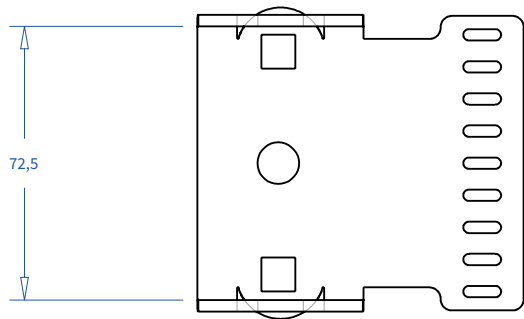

ADMIRAL
STAGING

Drawings:

Snake cable guide base 3 mtr - H 12 mtr black

RIKGSN312B

Product: Snake cable guide base 3 mtr - H 12 mtr black

Code: RIKGSN312B

Detail C

Product: Snake cable guide base 3 mtr - H 12 mtr black

Code: RIKGSN312B

Product: Snake cable guide base 3 mtr - H 12 mtr black

Code: RIKGSN312B

Detail A

Detail B

Product: Snake cable guide base 3 mtr - H 12 mtr black

Code: RIKGSN312B

Detail A

Detail B

Assembly set for single tube is included in the RIKGSN312B

Product: Snake assembly set for single tube 50mm

Code: RIKGSN120B

Detail A

Detail B

Snake extension set for 30 truss

Snake extension set for 40 truss