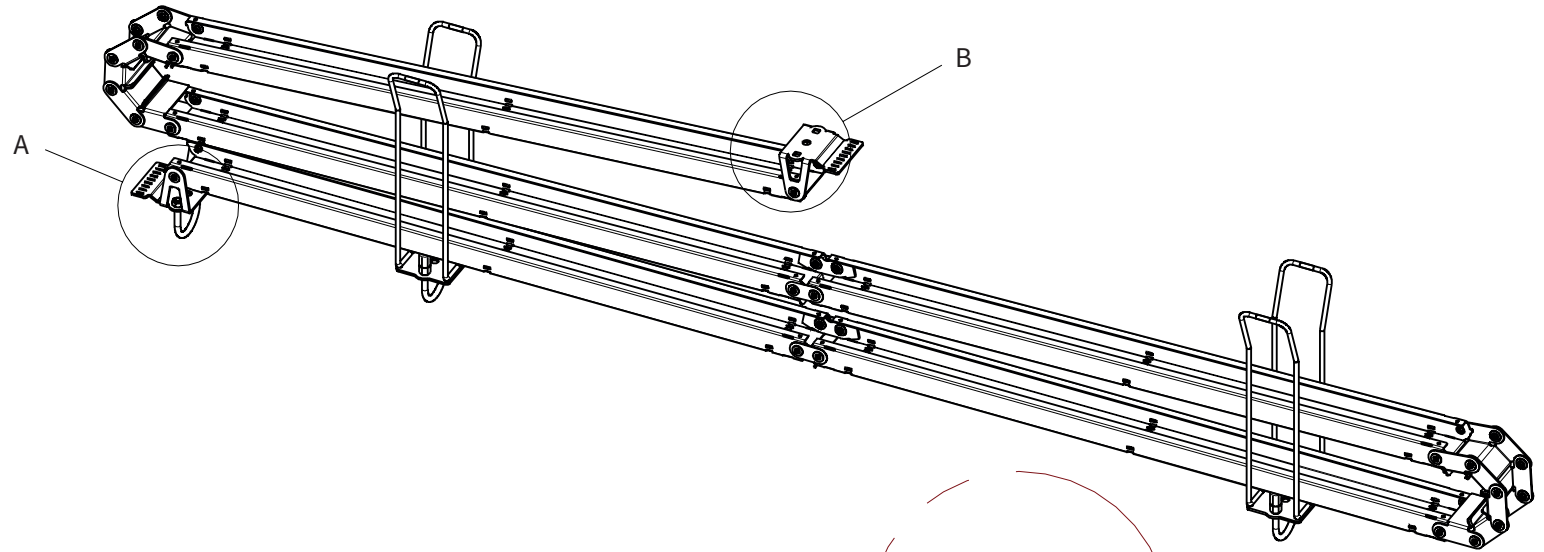

ADMIRAL
STAGING

Drawings:

Snake cable guide base 3 mtr - H 12 mtr black

RIKGSN312B

Product: Snake cable guide base 3 mtr - H 12 mtr black

Code: RIKGSN312B

Detail C

Product: Snake cable guide base 3 mtr - H 12 mtr black

Code: RIKGSN312B

Product: Snake cable guide base 3 mtr - H 12 mtr black

Code: RIKGSN312B

Detail A

Detail B

Product: Snake cable guide base 3 mtr - H 12 mtr black

Code: RIKGSN312B

Detail A

Detail B

Assembly set for single tube is included in the RIKGSN312B

Product: Snake assembly set for single tube 50mm

Code: RIKGSN120B

Detail A

Detail B

Snake extension set for 30 truss

Snake extension set for 40 truss

Product: Snake extension set for 30 / 40 truss

Code: RIKGSN121B / RIKGSN122B