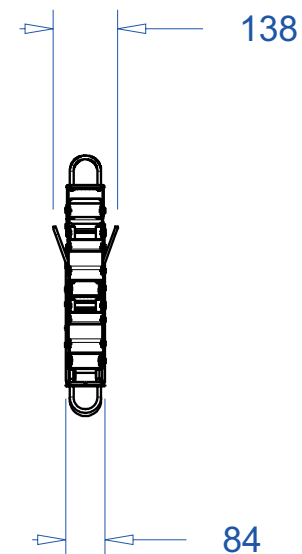

ADMIRAL
STAGING

Drawings:

Snake cable guide base 3 mtr - H 12 mtr black

RIKGSN312B

Product: Snake cable guide base 3 mtr - H 12 mtr black

Code: RIKGSN312B

Detail C

Product: Snake cable guide base 3 mtr - H 12 mtr black

Code: RIKGSN312B

Product: Snake cable guide base 3 mtr - H 12 mtr black

Code: RIKGSN312B

Detail A

Detail B

Product: Snake cable guide base 3 mtr - H 12 mtr black

Code: RIKGSN312B

Detail A

Detail B

Assembly set for single tube is included in the RIKGSN312B

Product: Snake assembly set for single tube 50mm

Code: RIKGSN120B

Detail A

Detail B

Snake extension set for 30 truss

Snake extension set for 40 truss

Product: Snake extension set for 30 / 40 truss

Code: RIKGSN121B / RIKGSN122B