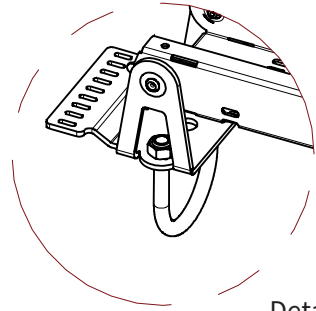

ADMIRAL
STAGING

Drawings:

Snake cable guide base 3 mtr - H 12 mtr black

RIKGSN312B

Product: Snake cable guide base 3 mtr - H 12 mtr black

Code: RIKGSN312B

Detail C

Product: Snake cable guide base 3 mtr - H 12 mtr black

Code: RIKGSN312B

Product: Snake cable guide base 3 mtr - H 12 mtr black

Code: RIKGSN312B

Detail A

Detail B

Product: Snake cable guide base 3 mtr - H 12 mtr black

Code: RIKGSN312B

Detail A

Detail B

Assembly set for single tube is included in the RIKGSN312B

Product: Snake assembly set for single tube 50mm

Code: RIKGSN120B

Detail A

Detail B

Snake extension set for 30 truss

Snake extension set for 40 truss