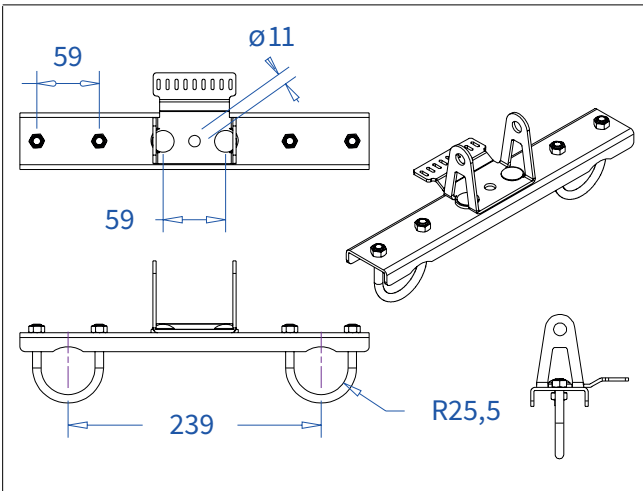

Code: RIKGSN312B

Product: Snake cable guide base 3 mtr - H 12 mtr black

Code: RIKGSN312B

Detail A

Detail B

Product: Snake cable guide base 3 mtr - H 12 mtr black

Code: RIKGSN312B

Detail A

Detail B

Assembly set for single tube is included in the RIKGSN312B

Product: Snake assembly set for single tube 50mm

Code: RIKGSN120B

Detail A

Detail B

Snake extension set for 30 truss

Snake extension set for 40 truss

Product: Snake extension set for 30 / 40 truss

Code: RIKGSN121B / RIKGSN122B