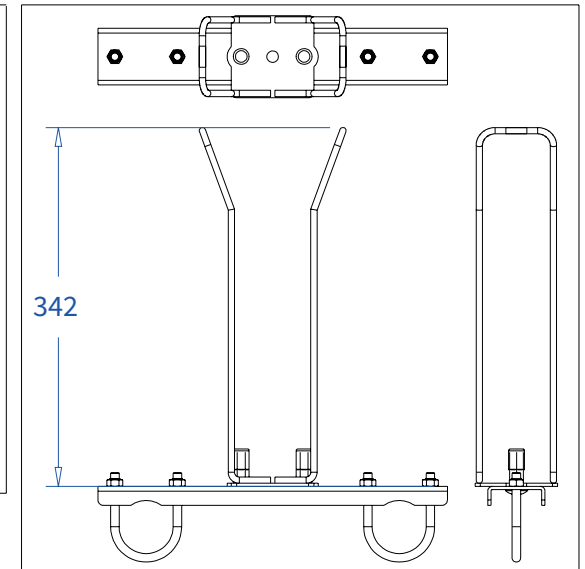

Code: RIKGSN312B

Product: Snake cable guide base 3 mtr - H 12 mtr black

Code: RIKGSN312B

Detail A

Detail B

Product: Snake cable guide base 3 mtr - H 12 mtr black

Code: RIKGSN312B

Detail A

Detail B

Assembly set for single tube is included in the RIKGSN312B

Product: Snake assembly set for single tube 50mm

Code: RIKGSN120B

Detail A

Detail B

Snake extension set for 30 truss

Snake extension set for 40 truss

Product: Snake extension set for 30 / 40 truss

Code: RIKGSN121B / RIKGSN122B