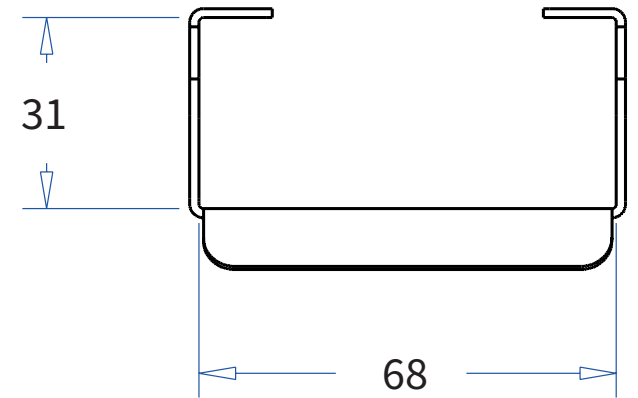

ADMIRAL
STAGING

Drawings:

Snake cable guide base 3 mtr - H 12 mtr black

RIKGSN312B

Product: Snake cable guide base 3 mtr - H 12 mtr black

Code: RIKGSN312B

Detail C

Product: Snake cable guide base 3 mtr - H 12 mtr black

Code: RIKGSN312B

Product: Snake cable guide base 3 mtr - H 12 mtr black

Code: RIKGSN312B

Detail A

Detail B

Product: Snake cable guide base 3 mtr - H 12 mtr black

Code: RIKGSN312B

Detail A

Detail B

Assembly set for single tube is included in the RIKGSN312B

Product: Snake assembly set for single tube 50mm

Code: RIKGSN120B

Detail A

Detail B

Snake extension set for 30 truss

Snake extension set for 40 truss