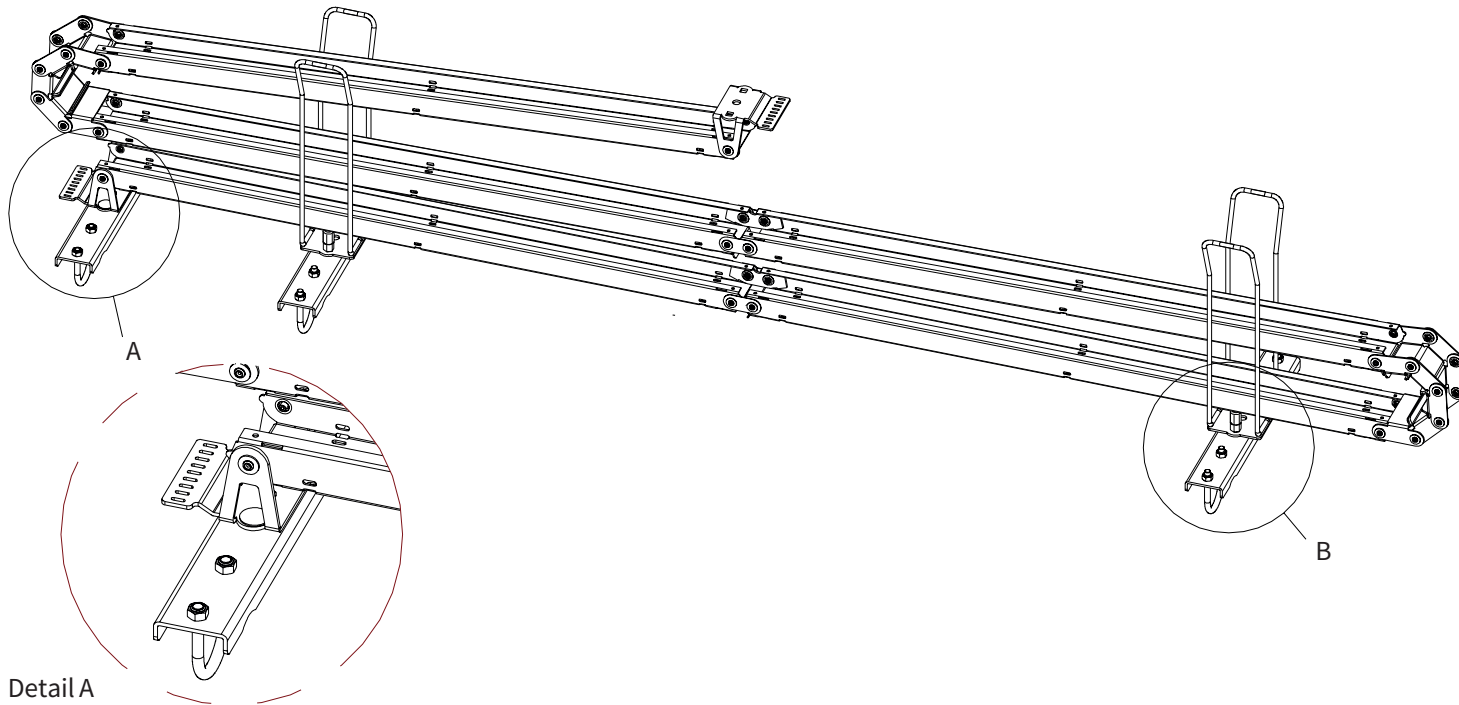

ADMIRAL
STAGING

Drawings:

Snake cable guide base 3 mtr - H 12 mtr black

RIKGSN312B

Product: Snake cable guide base 3 mtr - H 12 mtr black

Code: RIKGSN312B

Detail C

Product: Snake cable guide base 3 mtr - H 12 mtr black

Code: RIKGSN312B

Product: Snake cable guide base 3 mtr - H 12 mtr black

Code: RIKGSN312B

Detail A

Detail B

Product: Snake cable guide base 3 mtr - H 12 mtr black

Code: RIKGSN312B

Detail A

Detail B

Assembly set for single tube is included in the RIKGSN312B

Product: Snake assembly set for single tube 50mm

Code: RIKGSN120B

Detail A

Detail B

Snake extension set for 30 truss

Snake extension set for 40 truss

Product: Snake extension set for 30 / 40 truss

Code: RIKGSN121B / RIKGSN122B