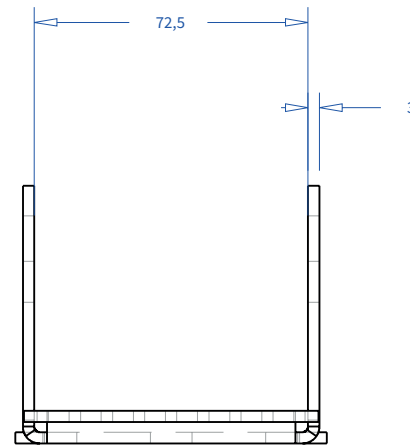

ADMIRAL
STAGING

Drawings:

Snake cable guide base 3 mtr - H 12 mtr black

RIKGSN312B

Product: Snake cable guide base 3 mtr - H 12 mtr black

Code: RIKGSN312B

Detail C

Product: Snake cable guide base 3 mtr - H 12 mtr black

Code: RIKGSN312B

Product: Snake cable guide base 3 mtr - H 12 mtr black

Code: RIKGSN312B

Detail A

Detail B

Product: Snake cable guide base 3 mtr - H 12 mtr black

Code: RIKGSN312B

Detail A

Detail B

Assembly set for single tube is included in the RIKGSN312B

Product: Snake assembly set for single tube 50mm

Code: RIKGSN120B

Detail A

Detail B

Snake extension set for 30 truss

Snake extension set for 40 truss