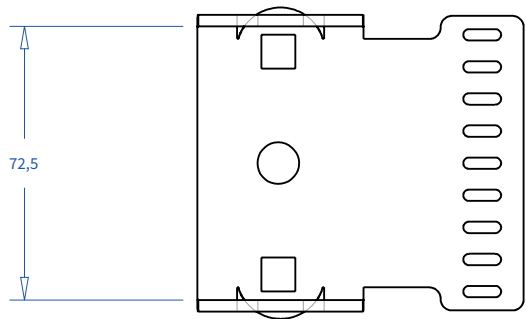

**ADMIRAL**  
**STAGING**

Drawings:  
**Snake cable guide base 3 mtr - H 7 mtr**  
**RIKGSN307**

Product: Snake cable guide base 3 mtr - H 7 mtr

Code: RIKGSN307

**ADMIRAL**  
STAGING

Detail C

Product: Snake cable guide base 3 mtr - H 7 mtr

Code: RIKGSN307

**ADMIRAL**  
STAGING

Product: Snake cable guide base 3 mtr - H 7 mtr

Code: RIKGSN307

Detail A

Detail B

Product: Snake cable guide base 3 mtr - H 7 mtr

Code: RIKGSN307

Assembly set for single tube is included in the RIKGSN307

Product: Snake assembly set for single tube 50mm

Code: RIKGSN120

Detail A

Detail B

Snake extension set for 30 truss

Snake extension set for 40 truss