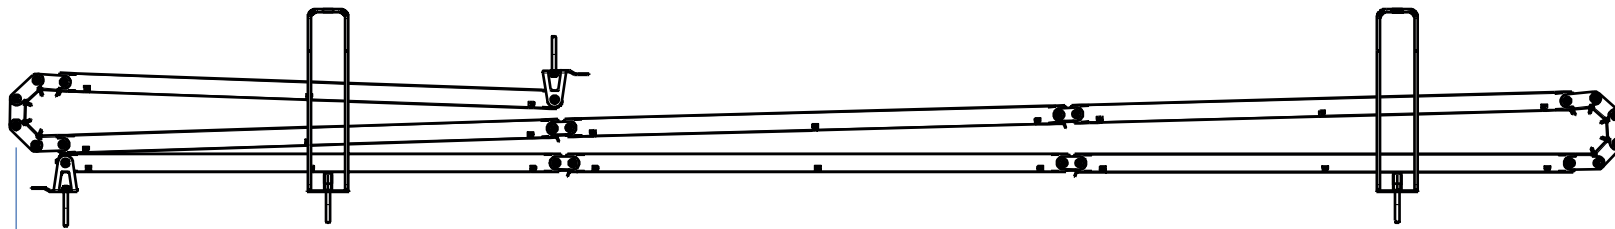

**ADMIRAL**  
**STAGING**

Drawings:  
**Snake cable guide base 3 mtr - H 7 mtr**  
**RIKGSN307**

Product: Snake cable guide base 3 mtr - H 7 mtr

Code: RIKGSN307

**ADMIRAL**  
STAGING

Detail C

Product: Snake cable guide base 3 mtr - H 7 mtr

Code: RIKGSN307

**ADMIRAL**  
STAGING

Product: Snake cable guide base 3 mtr - H 7 mtr

Code: RIKGSN307

Detail A

Detail B

Product: Snake cable guide base 3 mtr - H 7 mtr

Code: RIKGSN307

Assembly set for single tube is included in the RIKGSN307

Product: Snake assembly set for single tube 50mm

Code: RIKGSN120

Detail A

Detail B

Snake extension set for 30 truss

Snake extension set for 40 truss

Product: Snake extension set for 30 / 40 truss

Code: RIKGSN121 / RIKGSN122