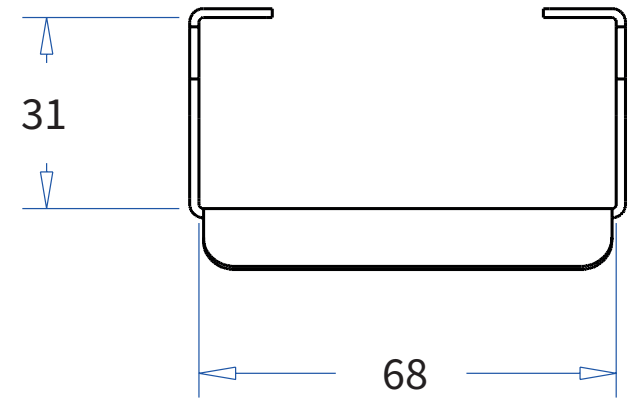

**ADMIRAL**  
**STAGING**

Drawings:  
**Snake cable guide base 3 mtr - H 7 mtr**  
**RIKGSN307**

Product: Snake cable guide base 3 mtr - H 7 mtr

Code: RIKGSN307

**ADMIRAL**  
STAGING

Detail C

Product: Snake cable guide base 3 mtr - H 7 mtr

Code: RIKGSN307

**ADMIRAL**  
STAGING

Product: Snake cable guide base 3 mtr - H 7 mtr

Code: RIKGSN307

Detail A

Detail B

Product: Snake cable guide base 3 mtr - H 7 mtr

Code: RIKGSN307

Assembly set for single tube is included in the RIKGSN307

Product: Snake assembly set for single tube 50mm

Code: RIKGSN120

Detail A

Detail B

Snake extension set for 30 truss

Snake extension set for 40 truss