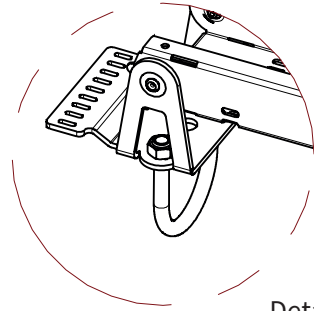

**ADMIRAL**  
**STAGING**

Drawings:  
**Snake cable guide base 3 mtr - H 7 mtr**  
**RIKGSN307**

Product: Snake cable guide base 3 mtr - H 7 mtr

Code: RIKGSN307

**ADMIRAL**  
STAGING

Detail C

Product: Snake cable guide base 3 mtr - H 7 mtr

Code: RIKGSN307

**ADMIRAL**  
STAGING

Product: Snake cable guide base 3 mtr - H 7 mtr

Code: RIKGSN307

Detail A

Detail B

Product: Snake cable guide base 3 mtr - H 7 mtr

Code: RIKGSN307

Assembly set for single tube is included in the RIKGSN307

Product: Snake assembly set for single tube 50mm

Code: RIKGSN120

Detail A

Detail B

Snake extension set for 30 truss

Snake extension set for 40 truss