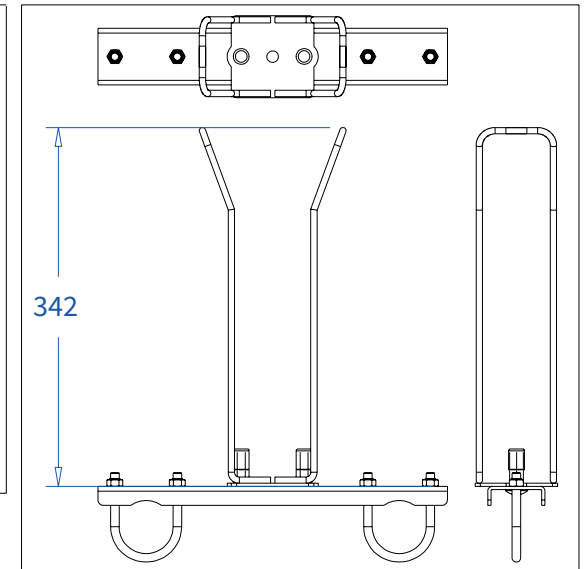

**ADMIRAL**  
**STAGING**

Drawings:  
**Snake cable guide base 3 mtr - H 7 mtr**  
**RIKGSN307**

Product: Snake cable guide base 3 mtr - H 7 mtr

Code: RIKGSN307

**ADMIRAL**  
STAGING

Detail C

Product: Snake cable guide base 3 mtr - H 7 mtr

Code: RIKGSN307

**ADMIRAL**  
STAGING

Product: Snake cable guide base 3 mtr - H 7 mtr

Code: RIKGSN307

Detail A

Detail B

Product: Snake cable guide base 3 mtr - H 7 mtr

Code: RIKGSN307

Assembly set for single tube is included in the RIKGSN307

Product: Snake assembly set for single tube 50mm

Code: RIKGSN120

Detail A

Detail B

Snake extension set for 30 truss

Snake extension set for 40 truss

Product: Snake extension set for 30 / 40 truss

Code: RIKGSN121 / RIKGSN122