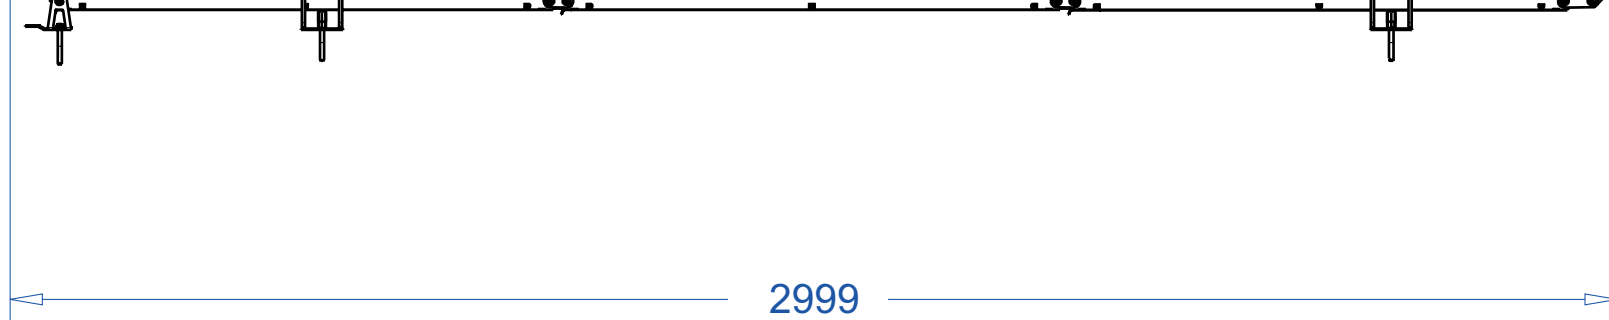

**ADMIRAL**  
**STAGING**

Drawings:  
**Snake cable guide base 3 mtr - H 7 mtr**  
**RIKGSN307**

Product: Snake cable guide base 3 mtr - H 7 mtr

Code: RIKGSN307

**ADMIRAL**  
STAGING

Detail C

Product: Snake cable guide base 3 mtr - H 7 mtr

Code: RIKGSN307

**ADMIRAL**  
STAGING

Product: Snake cable guide base 3 mtr - H 7 mtr

Code: RIKGSN307

Detail A

Detail B

Product: Snake cable guide base 3 mtr - H 7 mtr

Code: RIKGSN307

Assembly set for single tube is included in the RIKGSN307

Product: Snake assembly set for single tube 50mm

Code: RIKGSN120

Detail A

Detail B

Snake extension set for 30 truss

Snake extension set for 40 truss

Product: Snake extension set for 30 / 40 truss

Code: RIKGSN121 / RIKGSN122