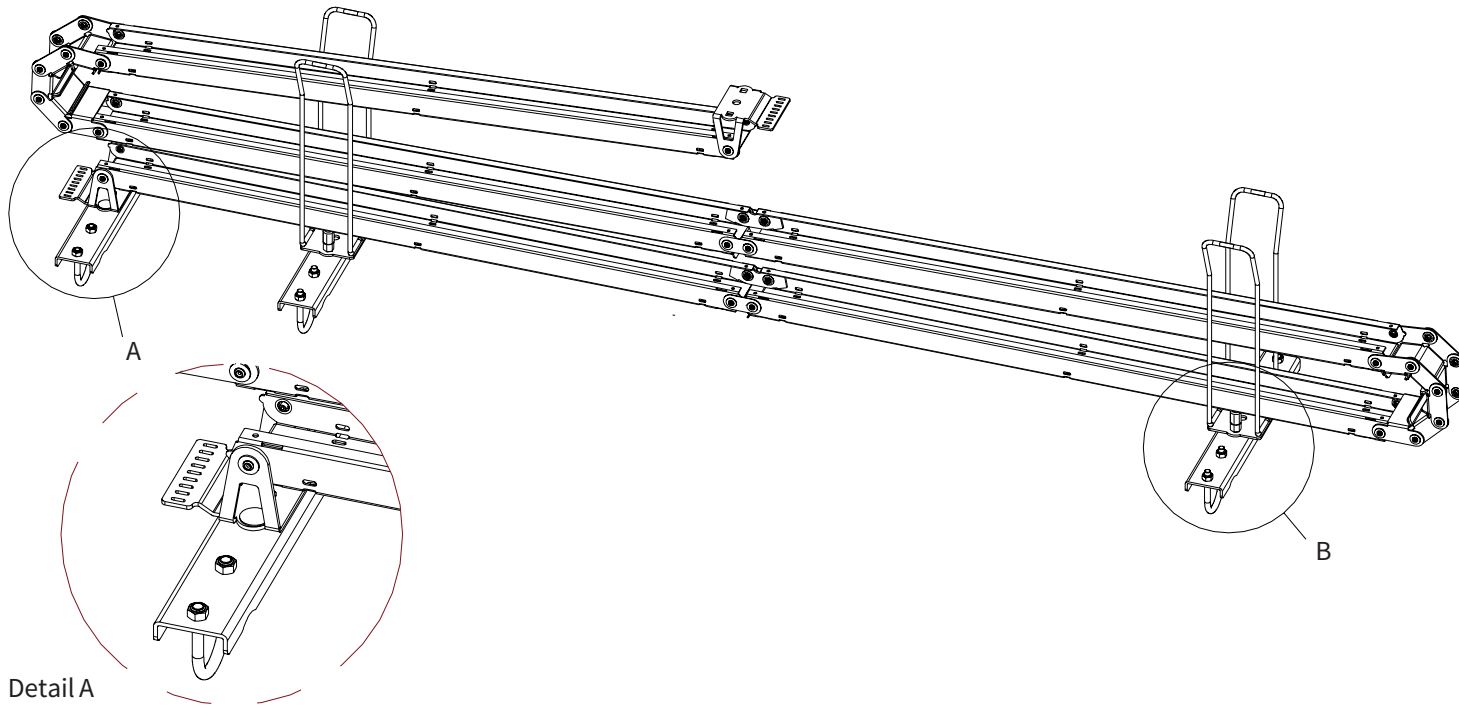

**ADMIRAL**  
**STAGING**

Drawings:  
**Snake cable guide base 3 mtr - H 7 mtr**  
**RIKGSN307**

Product: Snake cable guide base 3 mtr - H 7 mtr

Code: RIKGSN307

**ADMIRAL**  
STAGING

Detail C

Product: Snake cable guide base 3 mtr - H 7 mtr

Code: RIKGSN307

**ADMIRAL**  
STAGING

Product: Snake cable guide base 3 mtr - H 7 mtr

Code: RIKGSN307

Detail A

Detail B

Product: Snake cable guide base 3 mtr - H 7 mtr

Code: RIKGSN307

Assembly set for single tube is included in the RIKGSN307

Product: Snake assembly set for single tube 50mm

Code: RIKGSN120

Detail A

Detail B

Snake extension set for 30 truss

Snake extension set for 40 truss

Product: Snake extension set for 30 / 40 truss

Code: RIKGSN121 / RIKGSN122