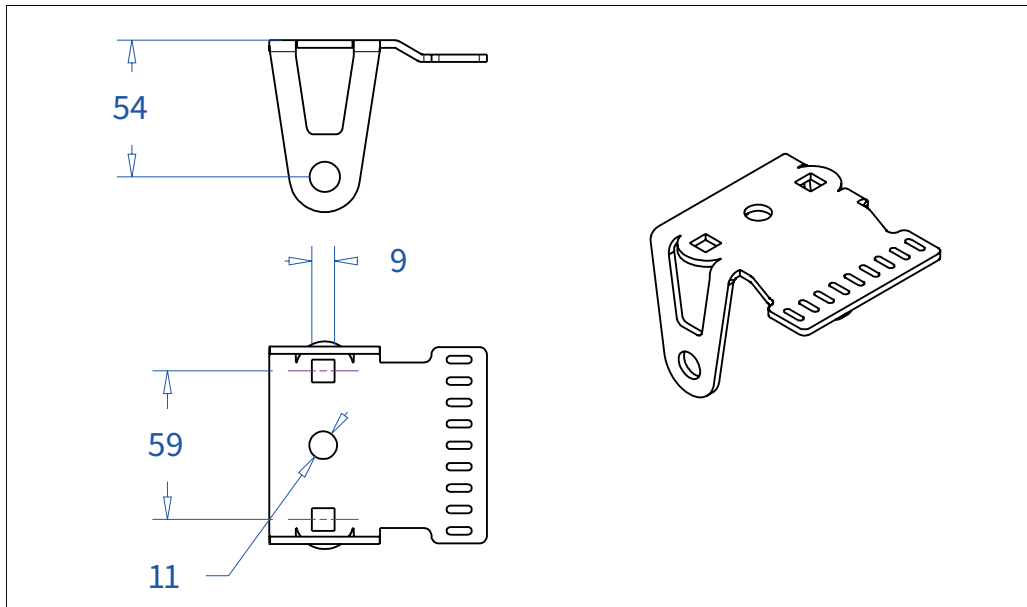

**ADMIRAL**  
**STAGING**

Drawings:  
**Snake cable guide base 3 mtr - H 7 mtr**  
**RIKGSN307**

Product: Snake cable guide base 3 mtr - H 7 mtr

Code: RIKGSN307

**ADMIRAL**  
STAGING

Detail C

Product: Snake cable guide base 3 mtr - H 7 mtr

Code: RIKGSN307

**ADMIRAL**  
STAGING

Product: Snake cable guide base 3 mtr - H 7 mtr

Code: RIKGSN307

Detail A

Detail B

Product: Snake cable guide base 3 mtr - H 7 mtr

Code: RIKGSN307

Assembly set for single tube is included in the RIKGSN307

Product: Snake assembly set for single tube 50mm

Code: RIKGSN120

Detail A

Detail B

Snake extension set for 30 truss

Snake extension set for 40 truss

Product: Snake extension set for 30 / 40 truss

Code: RIKGSN121 / RIKGSN122