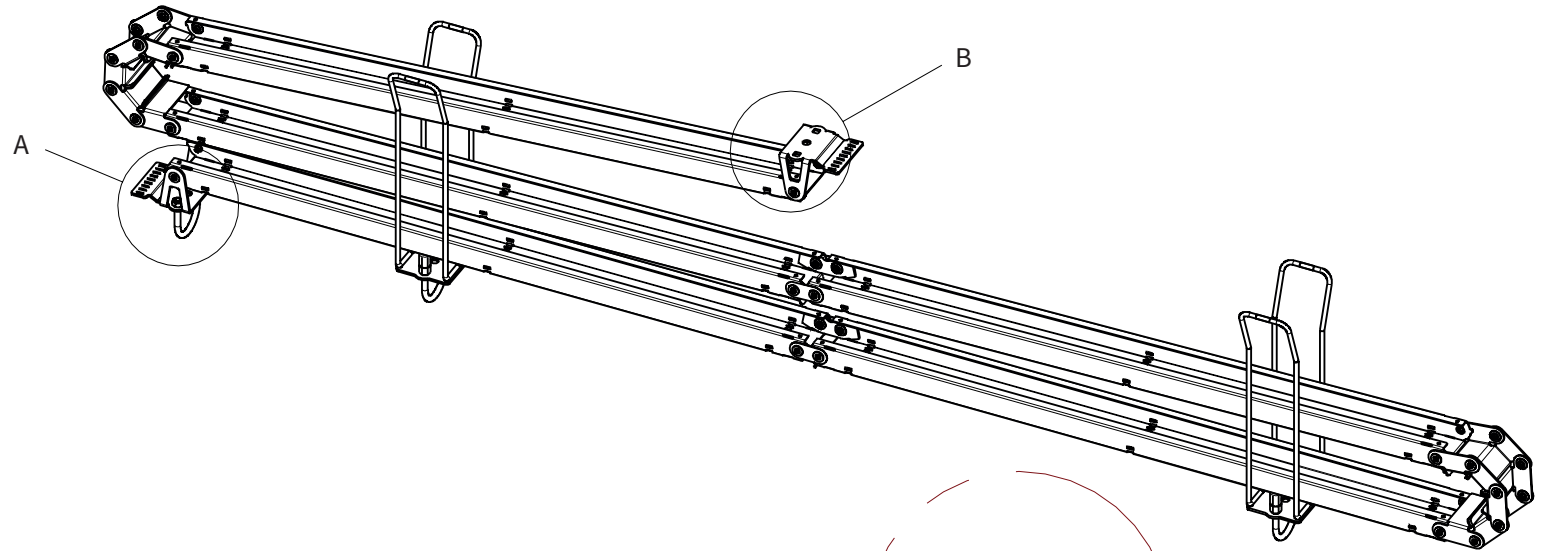

**ADMIRAL**  
**STAGING**

Drawings:  
**Snake cable guide base 3 mtr - H 7 mtr**  
**RIKGSN307**

Product: Snake cable guide base 3 mtr - H 7 mtr

Code: RIKGSN307

**ADMIRAL**  
STAGING

Detail C

Product: Snake cable guide base 3 mtr - H 7 mtr

Code: RIKGSN307

**ADMIRAL**  
STAGING

Product: Snake cable guide base 3 mtr - H 7 mtr

Code: RIKGSN307

Detail A

Detail B

Product: Snake cable guide base 3 mtr - H 7 mtr

Code: RIKGSN307

Assembly set for single tube is included in the RIKGSN307

Product: Snake assembly set for single tube 50mm

Code: RIKGSN120

Detail A

Detail B

Snake extension set for 30 truss

Snake extension set for 40 truss

Product: Snake extension set for 30 / 40 truss

Code: RIKGSN121 / RIKGSN122