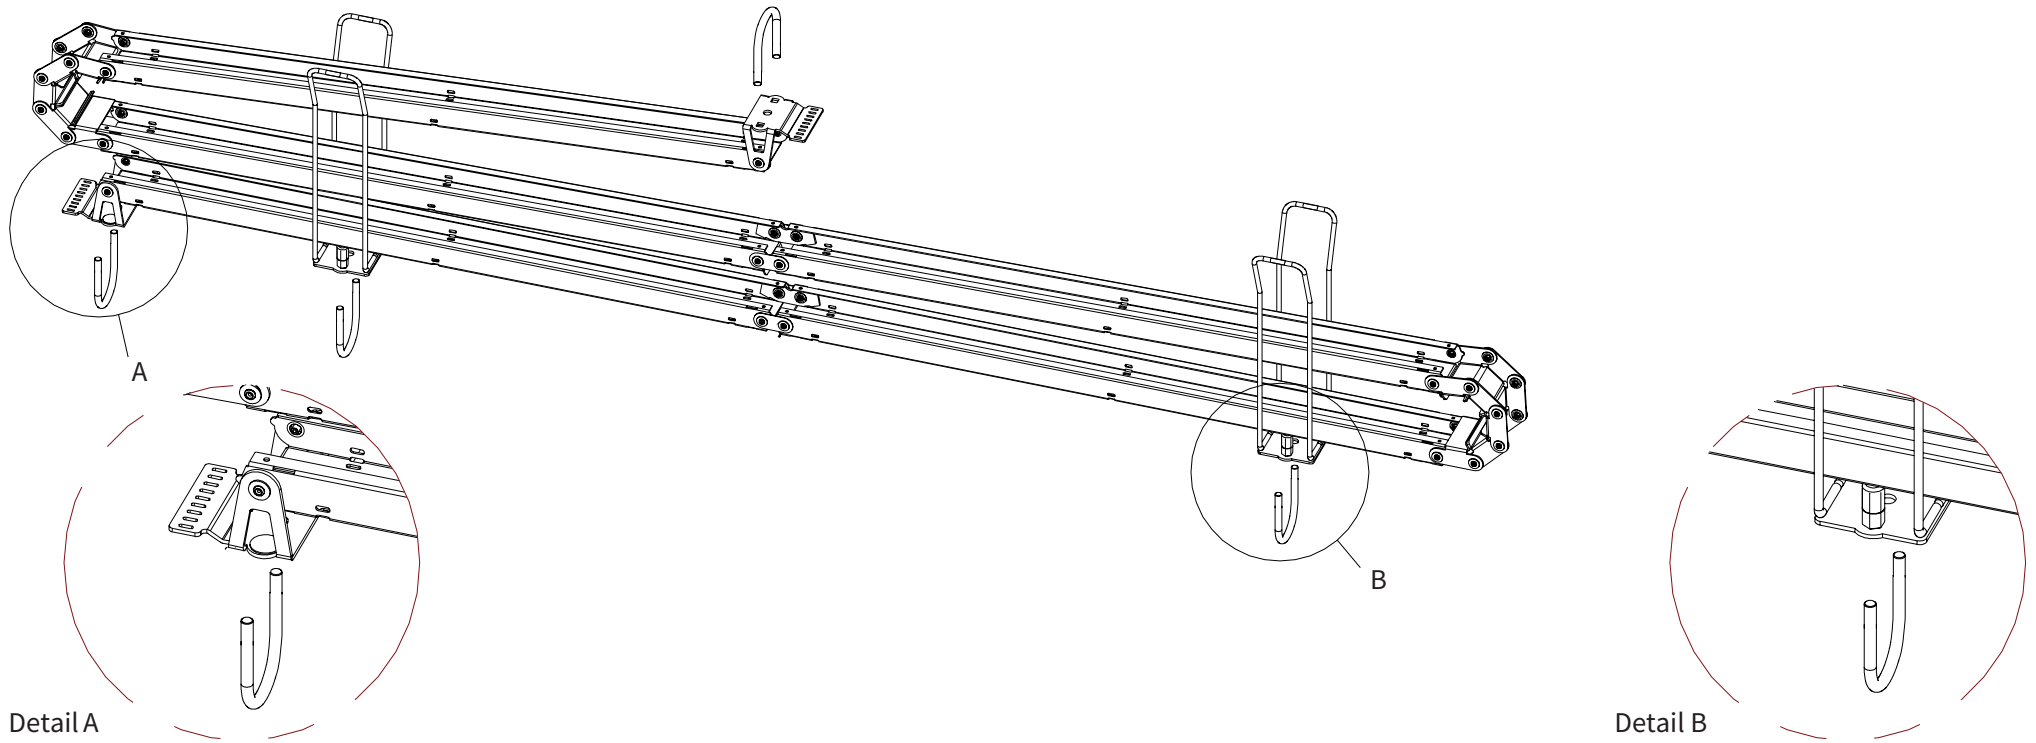

**ADMIRAL**  
**STAGING**

Drawings:  
**Snake cable guide base 3 mtr - H 7 mtr**  
**RIKGSN307**

Product: Snake cable guide base 3 mtr - H 7 mtr

Code: RIKGSN307

**ADMIRAL**  
STAGING

Detail C

Product: Snake cable guide base 3 mtr - H 7 mtr

Code: RIKGSN307

**ADMIRAL**  
STAGING

Product: Snake cable guide base 3 mtr - H 7 mtr

Code: RIKGSN307

Detail A

Detail B

Product: Snake cable guide base 3 mtr - H 7 mtr

Code: RIKGSN307

Assembly set for single tube is included in the RIKGSN307

Product: Snake assembly set for single tube 50mm

Code: RIKGSN120

Detail A

Detail B

Snake extension set for 30 truss

Snake extension set for 40 truss

Product: Snake extension set for 30 / 40 truss

Code: RIKGSN121 / RIKGSN122