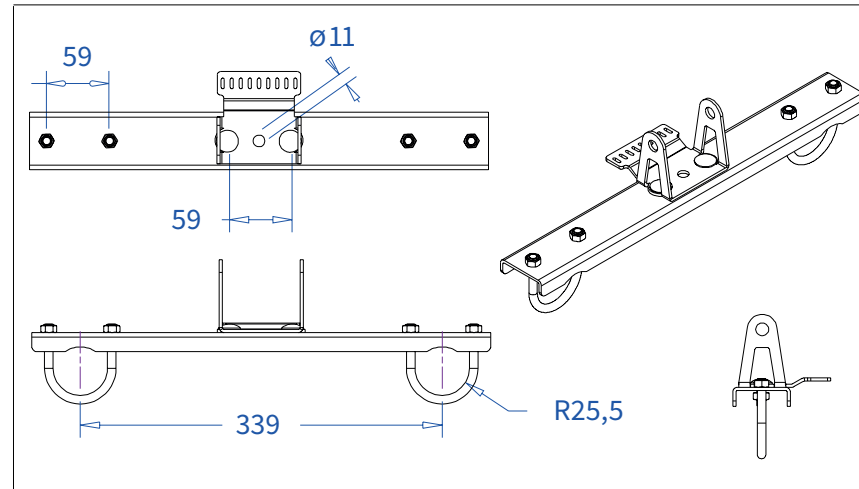

**ADMIRAL**  
**STAGING**

Drawings:  
**Snake cable guide base 3 mtr - H 7 mtr**  
**RIKGSN307**

Product: Snake cable guide base 3 mtr - H 7 mtr

Code: RIKGSN307

**ADMIRAL**  
STAGING

Detail C

Product: Snake cable guide base 3 mtr - H 7 mtr

Code: RIKGSN307

**ADMIRAL**  
STAGING

Product: Snake cable guide base 3 mtr - H 7 mtr

Code: RIKGSN307

Detail A

Detail B

Product: Snake cable guide base 3 mtr - H 7 mtr

Code: RIKGSN307

Assembly set for single tube is included in the RIKGSN307

Product: Snake assembly set for single tube 50mm

Code: RIKGSN120

Detail A

Detail B

Snake extension set for 30 truss

Snake extension set for 40 truss

Product: Snake extension set for 30 / 40 truss

Code: RIKGSN121 / RIKGSN122