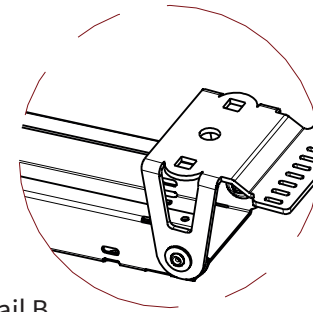

**ADMIRAL**  
**STAGING**

Drawings:  
**Snake cable guide base 3 mtr - H 7 mtr**  
**RIKGSN307**

Product: Snake cable guide base 3 mtr - H 7 mtr

Code: RIKGSN307

**ADMIRAL**  
STAGING

Detail C

Product: Snake cable guide base 3 mtr - H 7 mtr

Code: RIKGSN307

**ADMIRAL**  
STAGING

Product: Snake cable guide base 3 mtr - H 7 mtr

Code: RIKGSN307

Detail A

Detail B

Product: Snake cable guide base 3 mtr - H 7 mtr

Code: RIKGSN307

Assembly set for single tube is included in the RIKGSN307

Product: Snake assembly set for single tube 50mm

Code: RIKGSN120

Detail A

Detail B

Snake extension set for 30 truss

Snake extension set for 40 truss