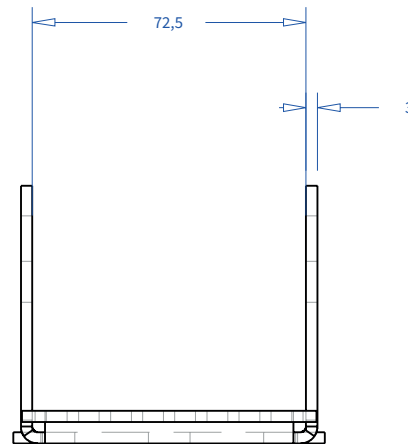

**ADMIRAL**  
**STAGING**

Drawings:  
**Snake cable guide base 3 mtr - H 7 mtr**  
**RIKGSN307**

Product: Snake cable guide base 3 mtr - H 7 mtr

Code: RIKGSN307

**ADMIRAL**  
STAGING

Detail C

Product: Snake cable guide base 3 mtr - H 7 mtr

Code: RIKGSN307

**ADMIRAL**  
STAGING

Product: Snake cable guide base 3 mtr - H 7 mtr

Code: RIKGSN307

Detail A

Detail B

Product: Snake cable guide base 3 mtr - H 7 mtr

Code: RIKGSN307

Assembly set for single tube is included in the RIKGSN307

Product: Snake assembly set for single tube 50mm

Code: RIKGSN120

Detail A

Detail B

Snake extension set for 30 truss

Snake extension set for 40 truss