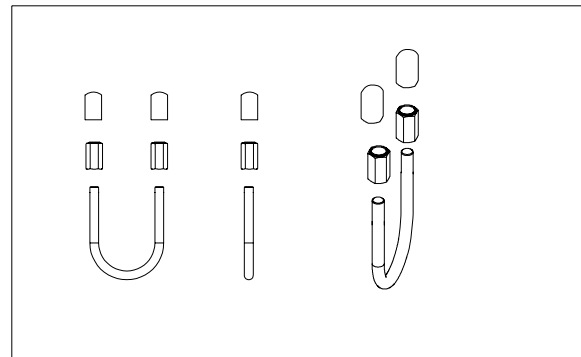

**ADMIRAL**  
**STAGING**

Drawings:  
**Snake cable guide base 3 mtr - H 7 mtr**  
**RIKGSN307**

Product: Snake cable guide base 3 mtr - H 7 mtr

Code: RIKGSN307

**ADMIRAL**  
STAGING

Detail C

Product: Snake cable guide base 3 mtr - H 7 mtr

Code: RIKGSN307

**ADMIRAL**  
STAGING

Product: Snake cable guide base 3 mtr - H 7 mtr

Code: RIKGSN307

Detail A

Detail B

Product: Snake cable guide base 3 mtr - H 7 mtr

Code: RIKGSN307

Assembly set for single tube is included in the RIKGSN307

Product: Snake assembly set for single tube 50mm

Code: RIKGSN120

Detail A

Detail B

Snake extension set for 30 truss

Snake extension set for 40 truss

Product: Snake extension set for 30 / 40 truss

Code: RIKGSN121 / RIKGSN122