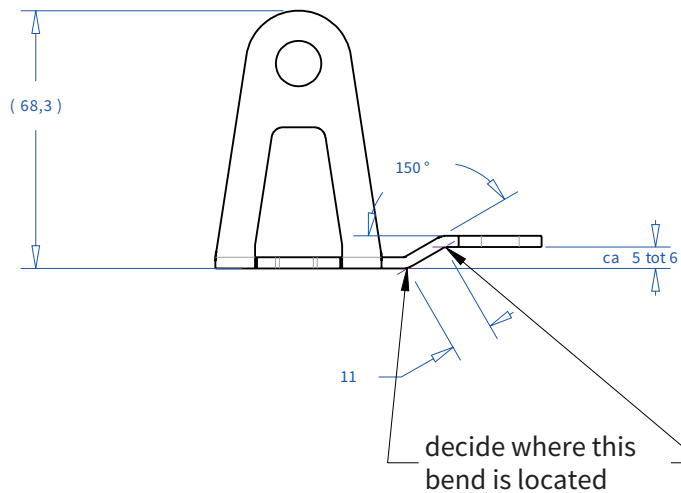

**ADMIRAL**  
**STAGING**

Drawings:  
**Snake cable guide base 3 mtr - H 7 mtr**  
**RIKGSN307**

Product: Snake cable guide base 3 mtr - H 7 mtr

Code: RIKGSN307

**ADMIRAL**  
STAGING

Detail C

Product: Snake cable guide base 3 mtr - H 7 mtr

Code: RIKGSN307

**ADMIRAL**  
STAGING

Product: Snake cable guide base 3 mtr - H 7 mtr

Code: RIKGSN307

Detail A

Detail B

Product: Snake cable guide base 3 mtr - H 7 mtr

Code: RIKGSN307

Assembly set for single tube is included in the RIKGSN307

Product: Snake assembly set for single tube 50mm

Code: RIKGSN120

Detail A

Detail B

Snake extension set for 30 truss

Snake extension set for 40 truss

Product: Snake extension set for 30 / 40 truss

Code: RIKGSN121 / RIKGSN122