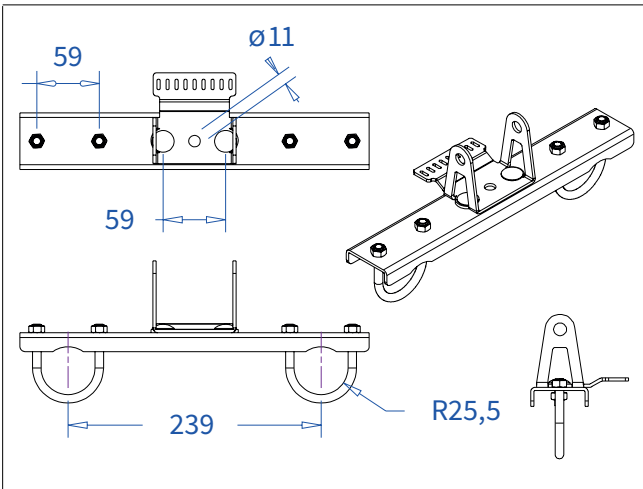

**ADMIRAL**  
**STAGING**

Drawings:  
**Snake cable guide base 3 mtr - H 7 mtr**  
**RIKGSN307**

Product: Snake cable guide base 3 mtr - H 7 mtr

Code: RIKGSN307

**ADMIRAL**  
STAGING

Detail C

Product: Snake cable guide base 3 mtr - H 7 mtr

Code: RIKGSN307

**ADMIRAL**  
STAGING

Product: Snake cable guide base 3 mtr - H 7 mtr

Code: RIKGSN307

Detail A

Detail B

Product: Snake cable guide base 3 mtr - H 7 mtr

Code: RIKGSN307

Assembly set for single tube is included in the RIKGSN307

Product: Snake assembly set for single tube 50mm

Code: RIKGSN120

Detail A

Detail B

Snake extension set for 30 truss

Snake extension set for 40 truss

Product: Snake extension set for 30 / 40 truss

Code: RIKGSN121 / RIKGSN122