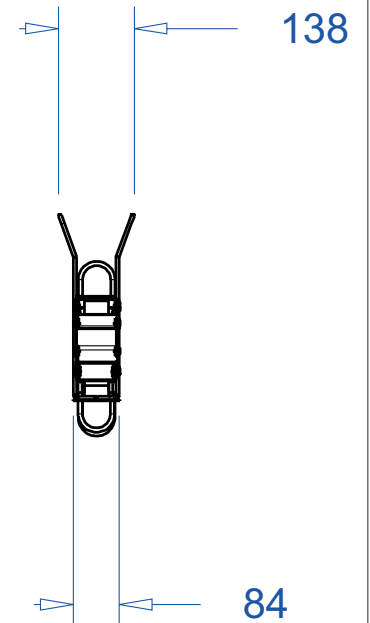

ADMIRAL
STAGING

Drawings:

Snake cable guide base 3 mtr - H 5 mtr black

RIKGSN305B

Product: Snake cable guide base 3 mtr - H 5 mtr black

Code: RIKGSN305B

ADMIRAL
STAGING

Detail C

Product: Snake cable guide base 3 mtr - H 5 mtr black

Code: RIKGSN305B

ADMIRAL
STAGING

Product: Snake cable guide base 3 mtr - H 5 mtr black

Code: RIKGSN305B

Detail A

Detail B

Product: Snake cable guide base 3 mtr - H 5 mtr black

Code: RIKGSN305B

Detail A

Detail B

Assembly set for single tube is included in the RIKGSN305B

Product: Snake assembly set for single tube 50mm

Code: RIKGSN120B

Detail A

Detail B

Snake extension set for 30 truss

Snake extension set for 40 truss

Product: Snake extension set for 30 / 40 truss

Code: RIKGSN121B / RIKGSN122B