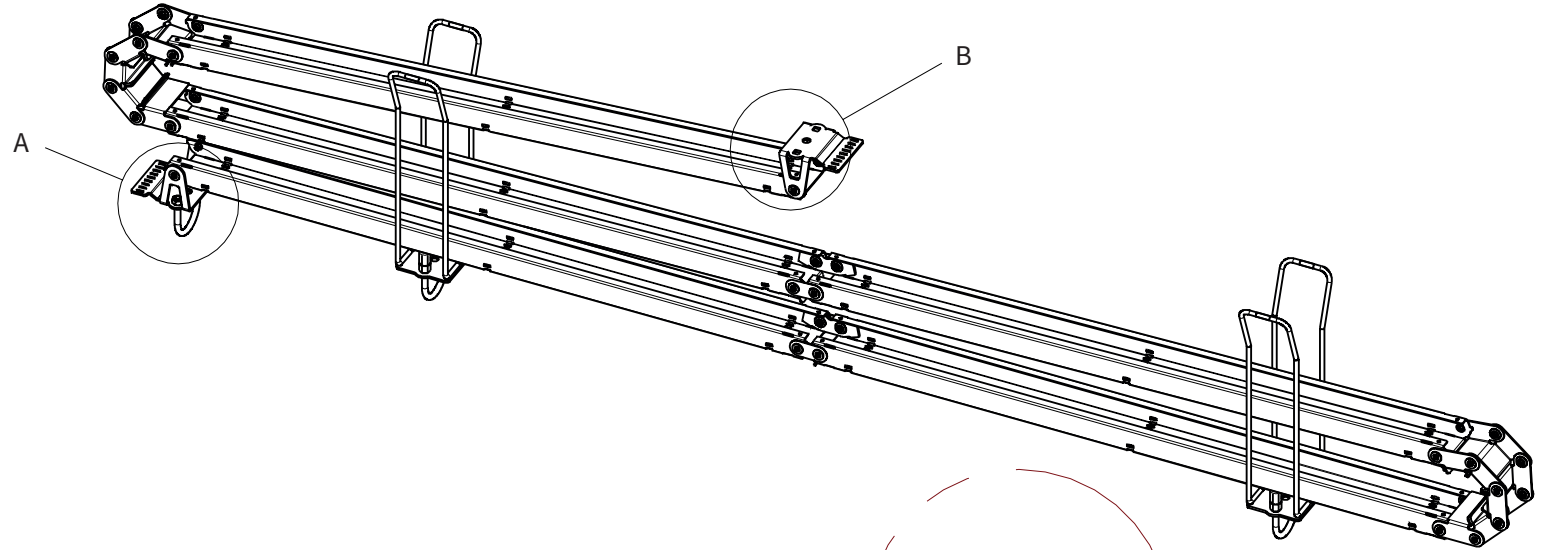

ADMIRAL
STAGING

Drawings:

Snake cable guide base 3 mtr - H 5 mtr black

RIKGSN305B

Product: Snake cable guide base 3 mtr - H 5 mtr black

Code: RIKGSN305B

ADMIRAL
STAGING

Detail C

Product: Snake cable guide base 3 mtr - H 5 mtr black

Code: RIKGSN305B

ADMIRAL
STAGING

Product: Snake cable guide base 3 mtr - H 5 mtr black

Code: RIKGSN305B

Detail A

Detail B

Product: Snake cable guide base 3 mtr - H 5 mtr black

Code: RIKGSN305B

Detail A

Detail B

Assembly set for single tube is included in the RIKGSN305B

Product: Snake assembly set for single tube 50mm

Code: RIKGSN120B

Detail A

Detail B

Snake extension set for 30 truss

Snake extension set for 40 truss

Product: Snake extension set for 30 / 40 truss

Code: RIKGSN121B / RIKGSN122B