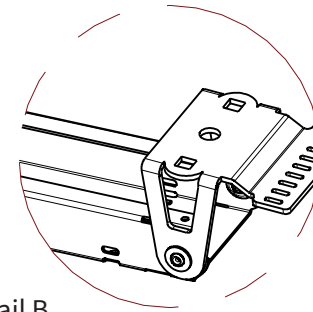

Product: Snake cable guide base 3 mtr - H 5 mtr black

Code: RIKGSN305B

ADMIRAL
STAGING

Product: Snake cable guide base 3 mtr - H 5 mtr black

Code: RIKGSN305B

Detail A

Detail B

Product: Snake cable guide base 3 mtr - H 5 mtr black

Code: RIKGSN305B

Detail A

Detail B

Assembly set for single tube is included in the RIKGSN305B

Product: Snake assembly set for single tube 50mm

Code: RIKGSN120B

Detail A

Detail B