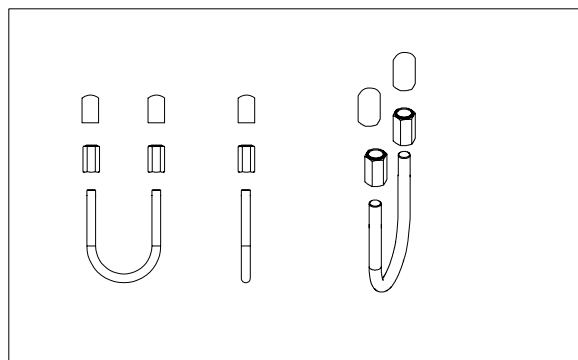

ADMIRAL
STAGING

Drawings:

Snake cable guide base 3 mtr - H 5 mtr black

RIKGSN305B

Product: Snake cable guide base 3 mtr - H 5 mtr black

Code: RIKGSN305B

ADMIRAL
STAGING

Detail C

Product: Snake cable guide base 3 mtr - H 5 mtr black

Code: RIKGSN305B

ADMIRAL
STAGING

Product: Snake cable guide base 3 mtr - H 5 mtr black

Code: RIKGSN305B

Detail A

Detail B

Product: Snake cable guide base 3 mtr - H 5 mtr black

Code: RIKGSN305B

Detail A

Detail B

Assembly set for single tube is included in the RIKGSN305B

Product: Snake assembly set for single tube 50mm

Code: RIKGSN120B

Detail A

Detail B

Snake extension set for 30 truss

Snake extension set for 40 truss

Product: Snake extension set for 30 / 40 truss

Code: RIKGSN121B / RIKGSN122B