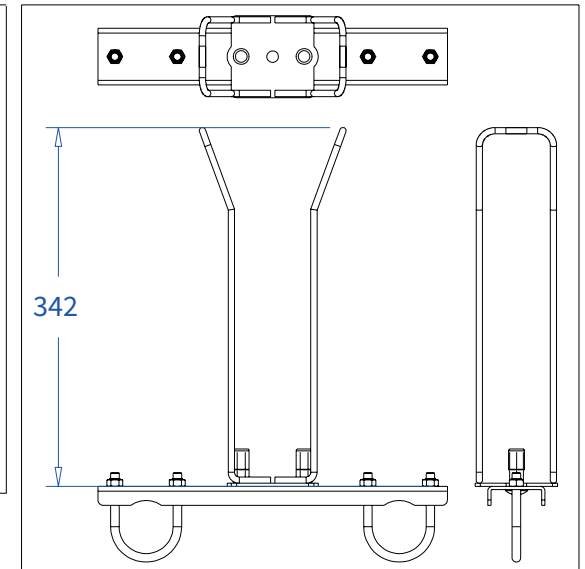

Product: Snake cable guide base 3 mtr - H 5 mtr black

Code: RIKGSN305B

ADMIRAL
STAGING

Product: Snake cable guide base 3 mtr - H 5 mtr black

Code: RIKGSN305B

Detail A

Detail B

Product: Snake cable guide base 3 mtr - H 5 mtr black

Code: RIKGSN305B

Detail A

Detail B

Assembly set for single tube is included in the RIKGSN305B

Product: Snake assembly set for single tube 50mm

Code: RIKGSN120B

Detail A

Detail B

Snake extension set for 30 truss

Snake extension set for 40 truss

Product: Snake extension set for 30 / 40 truss

Code: RIKGSN121B / RIKGSN122B