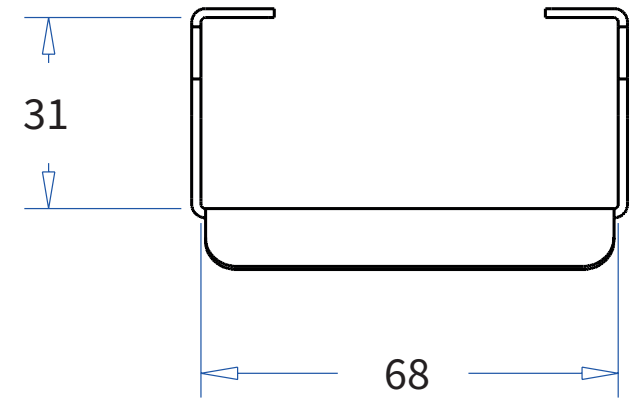

ADMIRAL
STAGING

Drawings:

Snake cable guide base 3 mtr - H 5 mtr black

RIKGSN305B

Product: Snake cable guide base 3 mtr - H 5 mtr black

Code: RIKGSN305B

ADMIRAL
STAGING

Detail C

Product: Snake cable guide base 3 mtr - H 5 mtr black

Code: RIKGSN305B

ADMIRAL
STAGING

Product: Snake cable guide base 3 mtr - H 5 mtr black

Code: RIKGSN305B

Detail A

Detail B

Product: Snake cable guide base 3 mtr - H 5 mtr black

Code: RIKGSN305B

Detail A

Detail B

Assembly set for single tube is included in the RIKGSN305B

Product: Snake assembly set for single tube 50mm

Code: RIKGSN120B

Detail A

Detail B