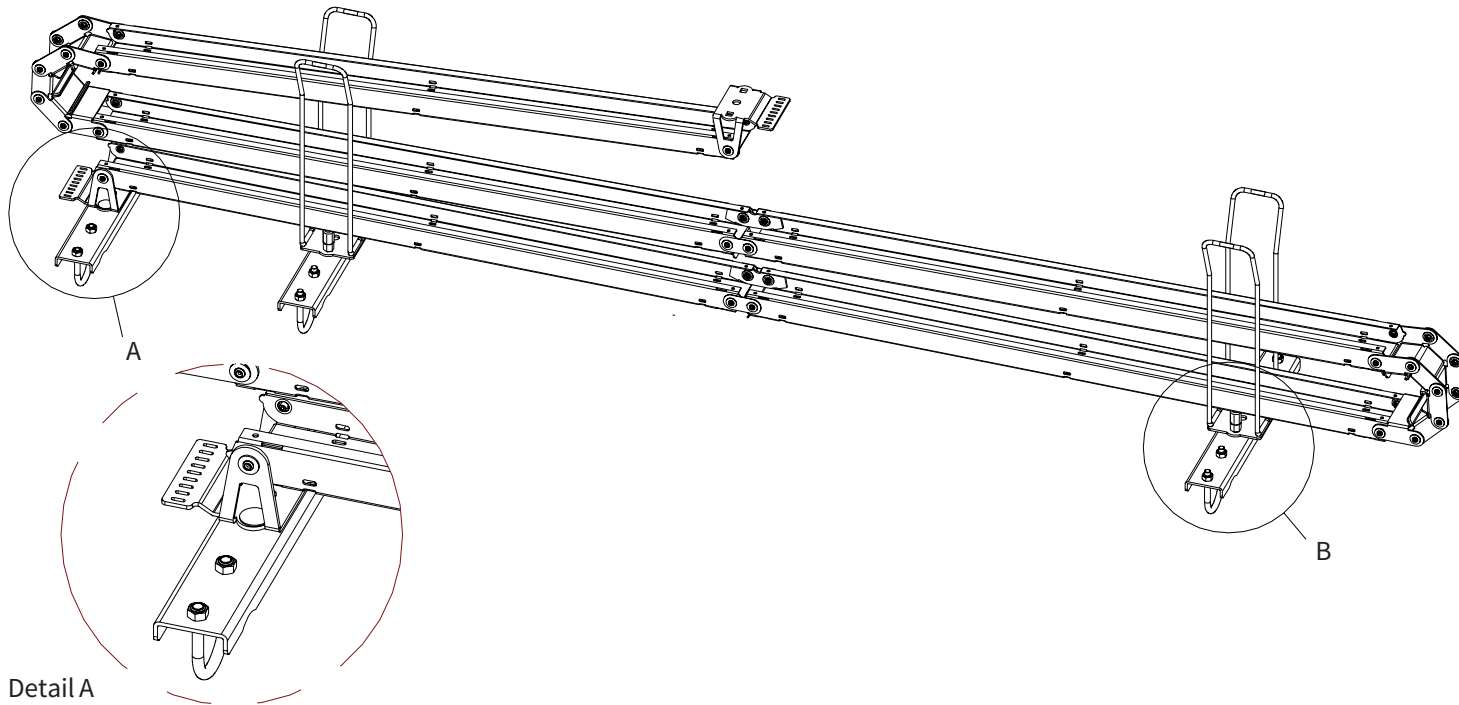

ADMIRAL
STAGING

Drawings:

Snake cable guide base 3 mtr - H 5 mtr black

RIKGSN305B

Product: Snake cable guide base 3 mtr - H 5 mtr black

Code: RIKGSN305B

ADMIRAL
STAGING

Detail C

Product: Snake cable guide base 3 mtr - H 5 mtr black

Code: RIKGSN305B

ADMIRAL
STAGING

Product: Snake cable guide base 3 mtr - H 5 mtr black

Code: RIKGSN305B

Detail A

Detail B

Product: Snake cable guide base 3 mtr - H 5 mtr black

Code: RIKGSN305B

Detail A

Detail B

Assembly set for single tube is included in the RIKGSN305B

Product: Snake assembly set for single tube 50mm

Code: RIKGSN120B

Detail A

Detail B

Snake extension set for 30 truss

Snake extension set for 40 truss

Product: Snake extension set for 30 / 40 truss

Code: RIKGSN121B / RIKGSN122B