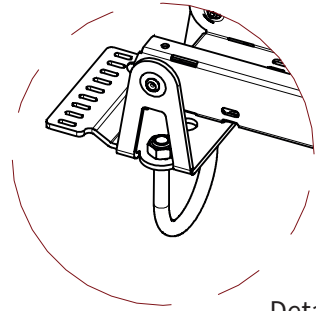

ADMIRAL
STAGING

Drawings:

Snake cable guide base 3 mtr - H 5 mtr black

RIKGSN305B

Product: Snake cable guide base 3 mtr - H 5 mtr black

Code: RIKGSN305B

ADMIRAL
STAGING

Detail C

Product: Snake cable guide base 3 mtr - H 5 mtr black

Code: RIKGSN305B

ADMIRAL
STAGING

Product: Snake cable guide base 3 mtr - H 5 mtr black

Code: RIKGSN305B

Detail A

Detail B

Product: Snake cable guide base 3 mtr - H 5 mtr black

Code: RIKGSN305B

Detail A

Detail B

Assembly set for single tube is included in the RIKGSN305B

Product: Snake assembly set for single tube 50mm

Code: RIKGSN120B

Detail A

Detail B