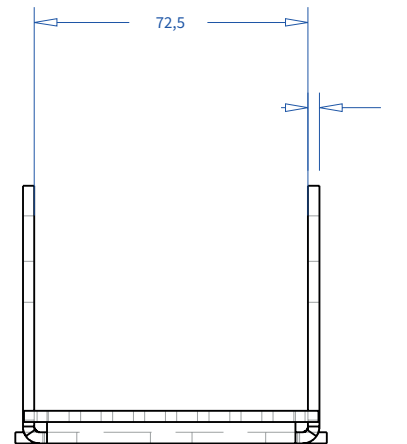

ADMIRAL
STAGING

Drawings:

Snake cable guide base 3 mtr - H 5 mtr black

RIKGSN305B

Product: Snake cable guide base 3 mtr - H 5 mtr black

Code: RIKGSN305B

ADMIRAL
STAGING

Detail C

Product: Snake cable guide base 3 mtr - H 5 mtr black

Code: RIKGSN305B

ADMIRAL
STAGING

Product: Snake cable guide base 3 mtr - H 5 mtr black

Code: RIKGSN305B

Detail A

Detail B

Product: Snake cable guide base 3 mtr - H 5 mtr black

Code: RIKGSN305B

Detail A

Detail B

Assembly set for single tube is included in the RIKGSN305B

Product: Snake assembly set for single tube 50mm

Code: RIKGSN120B

Detail A

Detail B