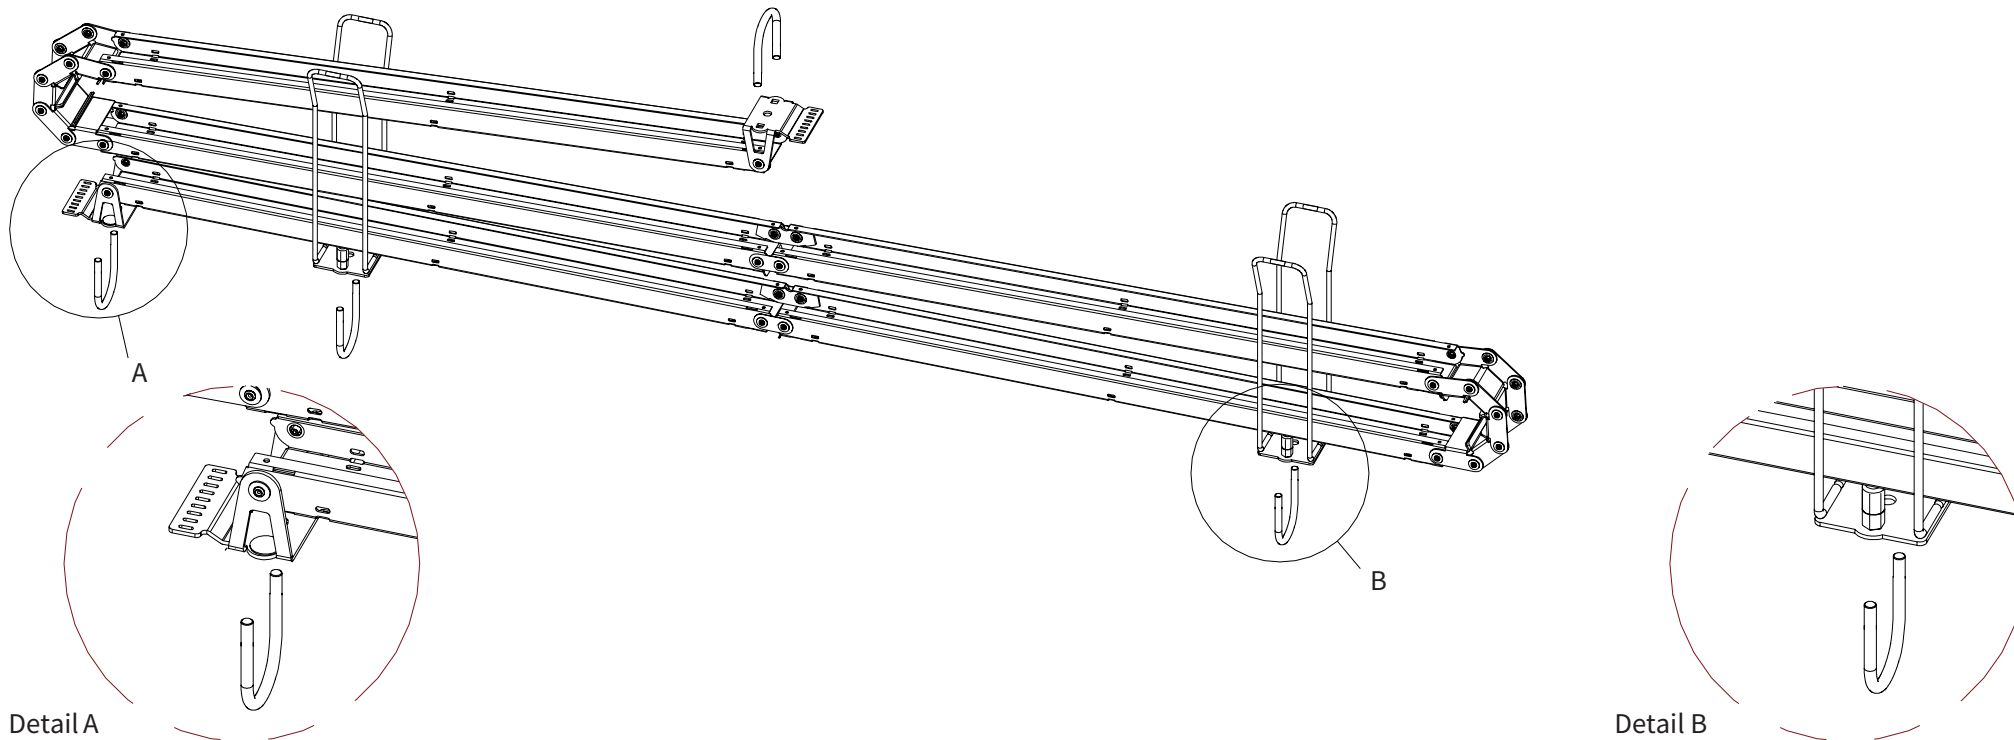

ADMIRAL
STAGING

Drawings:

Snake cable guide base 3 mtr - H 5 mtr black

RIKGSN305B

Product: Snake cable guide base 3 mtr - H 5 mtr black

Code: RIKGSN305B

ADMIRAL
STAGING

Detail C

Product: Snake cable guide base 3 mtr - H 5 mtr black

Code: RIKGSN305B

ADMIRAL
STAGING

Product: Snake cable guide base 3 mtr - H 5 mtr black

Code: RIKGSN305B

Detail A

Detail B

Product: Snake cable guide base 3 mtr - H 5 mtr black

Code: RIKGSN305B

Detail A

Detail B

Assembly set for single tube is included in the RIKGSN305B

Product: Snake assembly set for single tube 50mm

Code: RIKGSN120B

Detail A

Detail B

Snake extension set for 30 truss

Snake extension set for 40 truss

Product: Snake extension set for 30 / 40 truss

Code: RIKGSN121B / RIKGSN122B