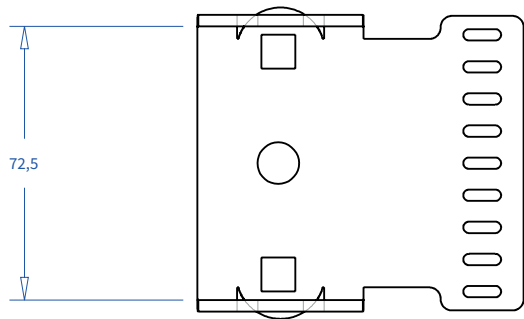

ADMIRAL
STAGING

Drawings:

Snake cable guide base 3 mtr - H 5 mtr black

RIKGSN305B

Product: Snake cable guide base 3 mtr - H 5 mtr black

Code: RIKGSN305B

ADMIRAL
STAGING

Detail C

Product: Snake cable guide base 3 mtr - H 5 mtr black

Code: RIKGSN305B

ADMIRAL
STAGING

Product: Snake cable guide base 3 mtr - H 5 mtr black

Code: RIKGSN305B

Detail A

Detail B

Product: Snake cable guide base 3 mtr - H 5 mtr black

Code: RIKGSN305B

Detail A

Detail B

Assembly set for single tube is included in the RIKGSN305B

Product: Snake assembly set for single tube 50mm

Code: RIKGSN120B

Detail A

Detail B