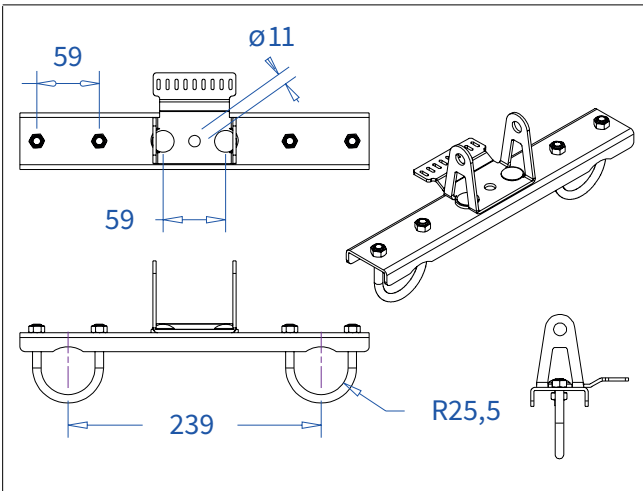

Product: Snake cable guide base 3 mtr - H 5 mtr black

Code: RIKGSN305B

ADMIRAL
STAGING

Product: Snake cable guide base 3 mtr - H 5 mtr black

Code: RIKGSN305B

Detail A

Detail B

Product: Snake cable guide base 3 mtr - H 5 mtr black

Code: RIKGSN305B

Detail A

Detail B

Assembly set for single tube is included in the RIKGSN305B

Product: Snake assembly set for single tube 50mm

Code: RIKGSN120B

Detail A

Detail B

Snake extension set for 30 truss

Snake extension set for 40 truss

Product: Snake extension set for 30 / 40 truss

Code: RIKGSN121B / RIKGSN122B