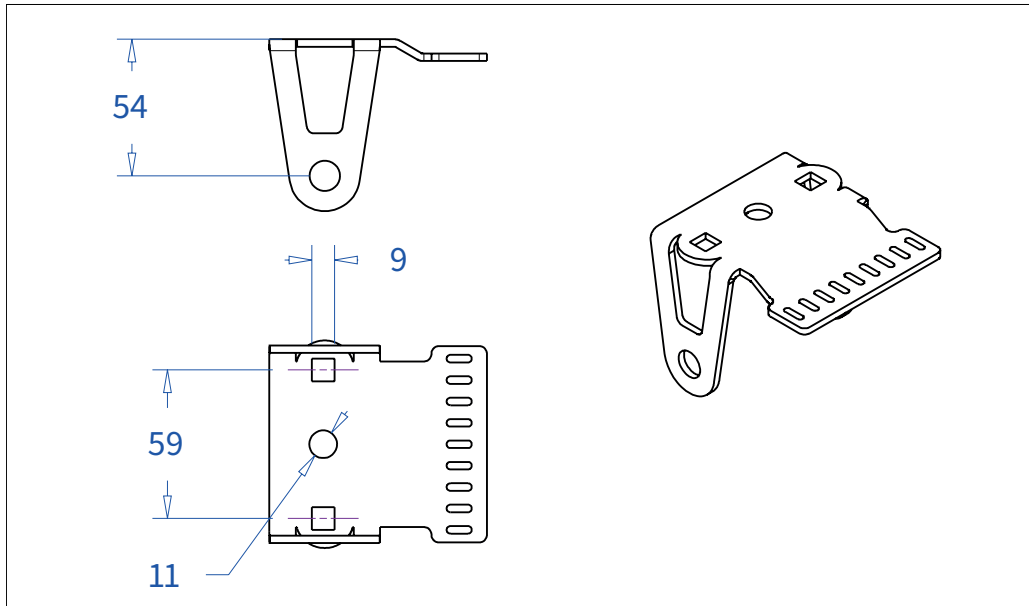

ADMIRAL
STAGING

Drawings:

Snake cable guide base 3 mtr - H 5 mtr black

RIKGSN305B

Product: Snake cable guide base 3 mtr - H 5 mtr black

Code: RIKGSN305B

ADMIRAL
STAGING

Detail C

Product: Snake cable guide base 3 mtr - H 5 mtr black

Code: RIKGSN305B

ADMIRAL
STAGING

Product: Snake cable guide base 3 mtr - H 5 mtr black

Code: RIKGSN305B

Detail A

Detail B

Product: Snake cable guide base 3 mtr - H 5 mtr black

Code: RIKGSN305B

Detail A

Detail B

Assembly set for single tube is included in the RIKGSN305B

Product: Snake assembly set for single tube 50mm

Code: RIKGSN120B

Detail A

Detail B

Snake extension set for 30 truss

Snake extension set for 40 truss

Product: Snake extension set for 30 / 40 truss

Code: RIKGSN121B / RIKGSN122B