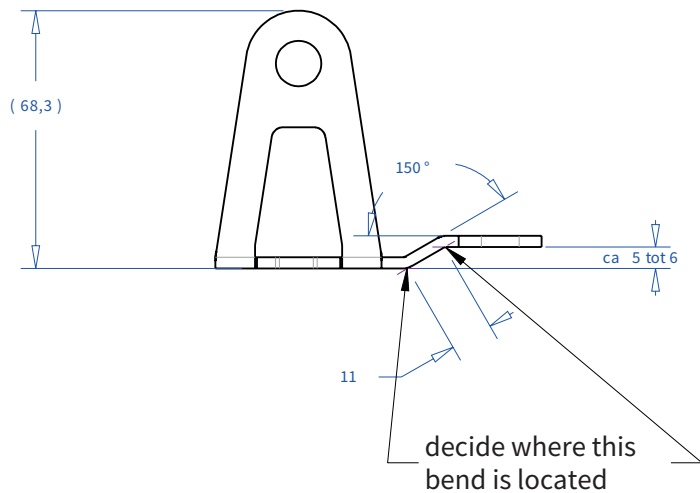

ADMIRAL
STAGING

Drawings:

Snake cable guide base 3 mtr - H 5 mtr black

RIKGSN305B

Product: Snake cable guide base 3 mtr - H 5 mtr black

Code: RIKGSN305B

ADMIRAL
STAGING

Detail C

Product: Snake cable guide base 3 mtr - H 5 mtr black

Code: RIKGSN305B

ADMIRAL
STAGING

Product: Snake cable guide base 3 mtr - H 5 mtr black

Code: RIKGSN305B

Detail A

Detail B

Product: Snake cable guide base 3 mtr - H 5 mtr black

Code: RIKGSN305B

Detail A

Detail B

Assembly set for single tube is included in the RIKGSN305B

Product: Snake assembly set for single tube 50mm

Code: RIKGSN120B

Detail A

Detail B

Snake extension set for 30 truss

Snake extension set for 40 truss

Product: Snake extension set for 30 / 40 truss

Code: RIKGSN121B / RIKGSN122B