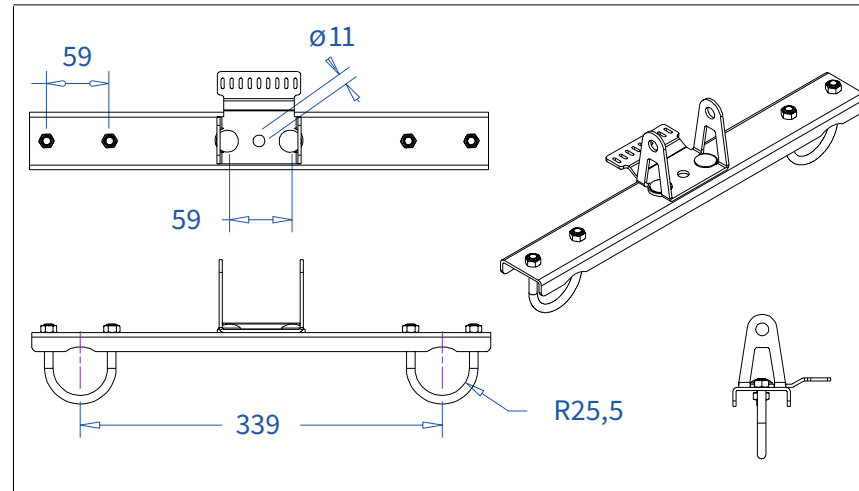

Product: Snake cable guide base 3 mtr - H 5 mtr black

Code: RIKGSN305B

ADMIRAL
STAGING

Product: Snake cable guide base 3 mtr - H 5 mtr black

Code: RIKGSN305B

Detail A

Detail B

Product: Snake cable guide base 3 mtr - H 5 mtr black

Code: RIKGSN305B

Detail A

Detail B

Assembly set for single tube is included in the RIKGSN305B

Product: Snake assembly set for single tube 50mm

Code: RIKGSN120B

Detail A

Detail B

Snake extension set for 30 truss

Snake extension set for 40 truss

Product: Snake extension set for 30 / 40 truss

Code: RIKGSN121B / RIKGSN122B