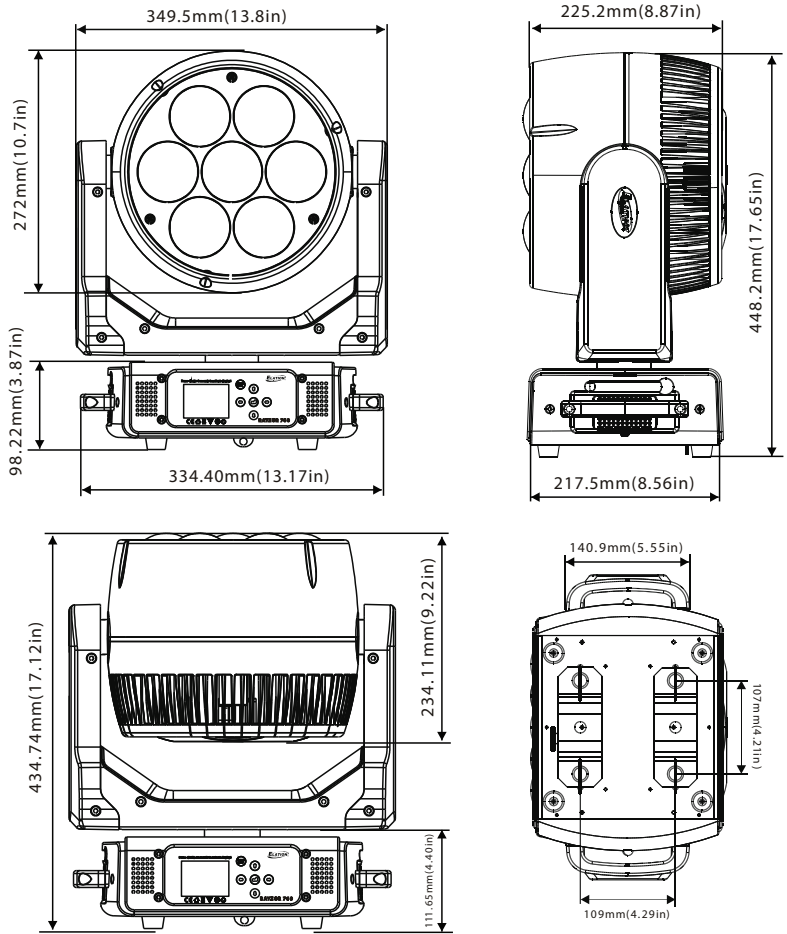

SPECIFICATIONS

SOURCE

(7) 60W Osram RGBW LEDs
(28) 2W White SparkLED™
50,000 Hour Average LED Life*

*Test lab conditions. May vary depending on several factors including but not limited to: Environmental Conditions, Power/Voltage, Usage Patterns (On-Off Cycling), Control, and Dimming.

PHOTOMETRIC DATA

8,400 Total Lumen Output
CRI 80
Zoom Range 5° - 77°
Beam Angle 5.4° - 57.3°
Field Angle 7.4° - 73.3°

EFFECTS

Motorized Zoom
Linear Color Temperature Presets (2,700 - 8,000K)
RGBW Color Mixing and Pixel Control
White SparkLED Lens Effect
Color Presets and Macros
Electronic Strobe and Variable Dimming Curves
16-bit Dimming

CONTROL / CONNECTIONS

3 DMX Channel Modes (25 / 52 / 80)
360° Continuous Pan and Tilt Movement
900 - 25,000 Hz DMX Adjustable Refresh Rate
6 Button Touch Panel
Full Color 180° Reversible LCD Menu Display
DMX, RDM, Art-NET, and sACN Protocol Support
5pin XLR DMX In/Out
RJ45 Ethernet In/Out
Locking Power Cable In/Out
USB Connection (Firmware Updates)
With Wired Digital Communication Network

SIZE / WEIGHT

Length: 13.4 in (340.4mm)
Width: 8.58 in (218.0mm)
Height: 16.67 in (423.4mm)
Weight: 27.0 lbs. (12.2kg)

ELECTRICAL / THERMAL

AC 100-240V - 50/60Hz
700W Max Power Consumption
14°F to 113°F (-10°C to 45°C)
BTU/hr (+/- 10%) 2216.5

APPROVALS / RATINGS

CE | cETLus | IP20

ORDERING INFORMATION

RAY760	RAYZOR 760

DIMENSIONS