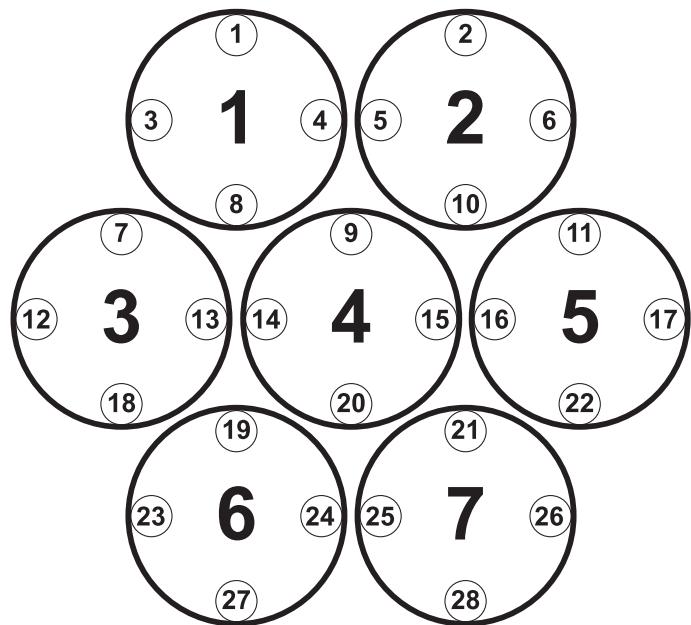

RGBW and SparkLED PIXEL MAPPING

Specifications are subject to change without notice ©Elation Professional 10/30/20

Elation Professional USA | 6122 S. Eastern Ave. | Los Angeles, CA. 90040
323-582-3322 | 323-832-9142 fax | www.elationlighting.com | info@elationlighting.com

Elation Professional B.V. | Junostraat 2 | 6468 EW Kerkrade, The Netherlands
+31 45 546 85 66 | +31 45 546 85 96 fax | www.elationlighting.eu | info@elationlighting.eu