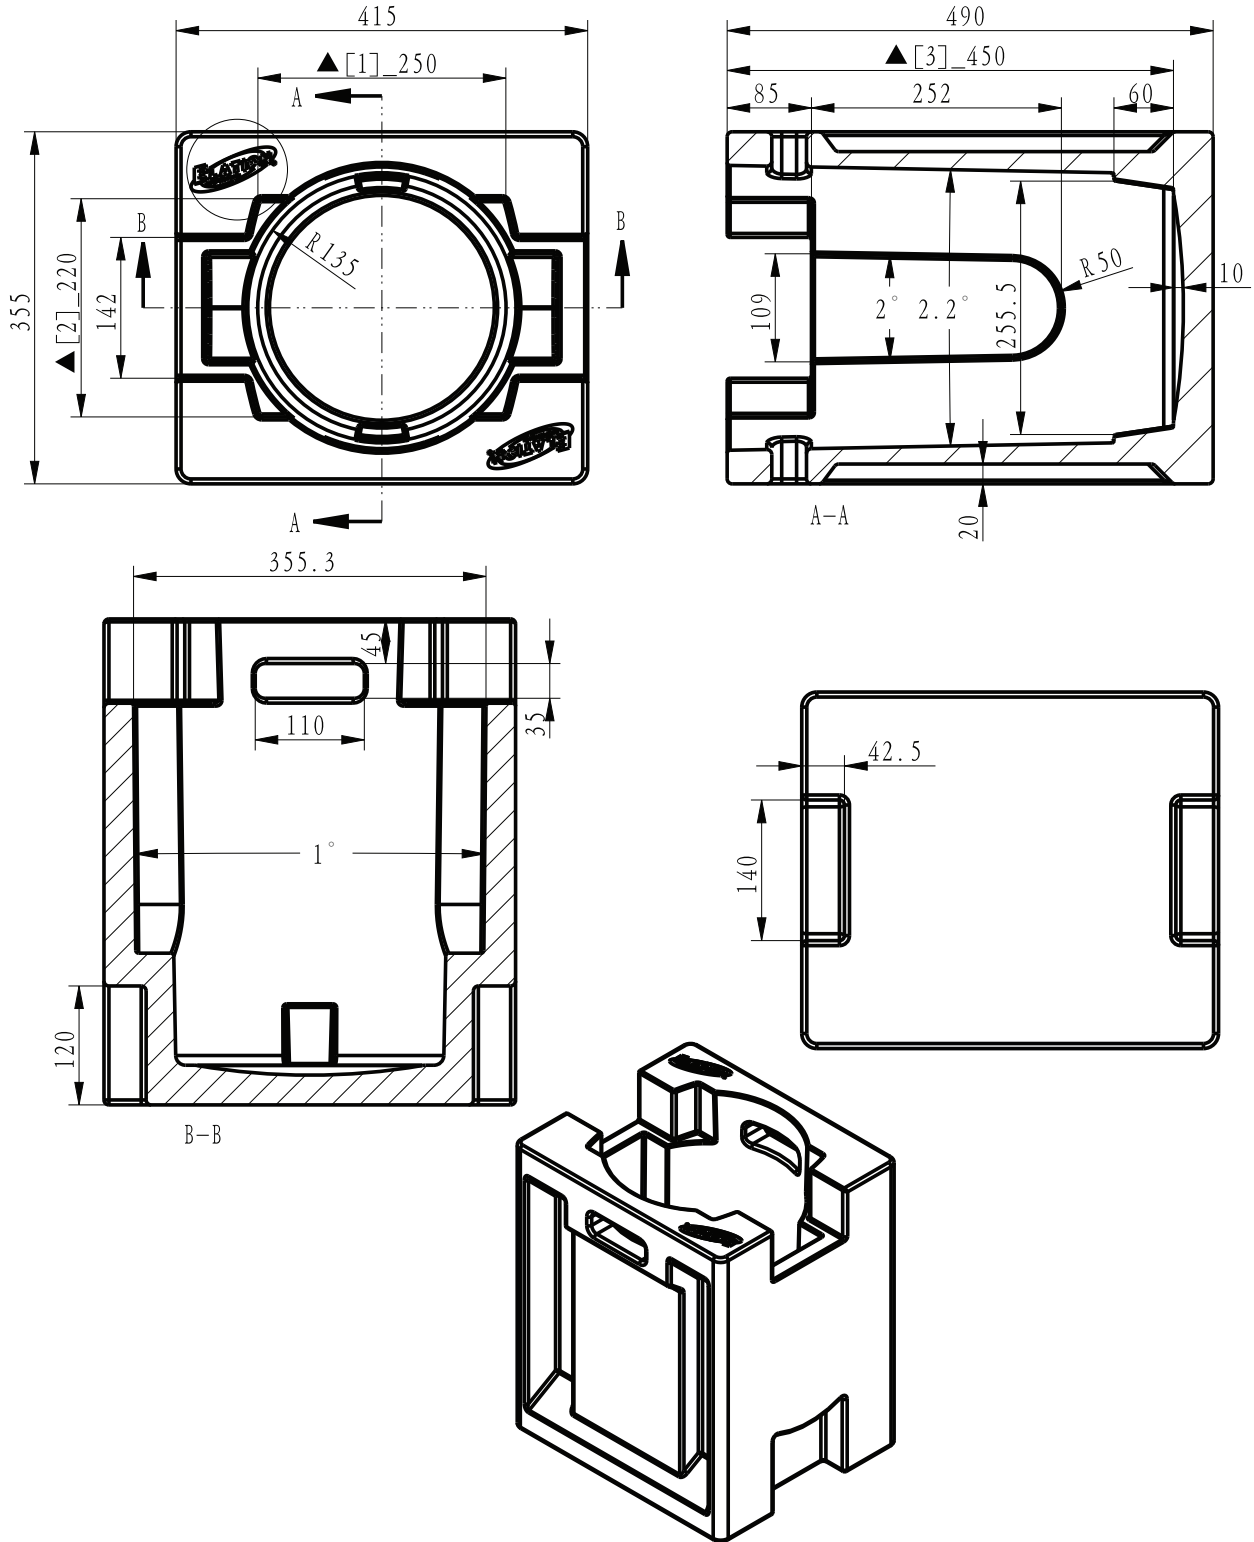

FOAM IN LAY DIMENSIONAL DRAWINGS

The **Rayzor 760™** fixture ships with a custom fitted polyurethane foam FIL (Foam In Lay) packaging insert, which easily fits into a custom sized flight case (not included), and provides enhanced impact protection during transport.

0.100

All dimensions in (mm) ©ELATION PROFESSIONAL all rights reserved.
Information contained within this drawing is proprietary and confidential.
Any reproduction and/or distribution of any part of this drawing without the written consent by Elation Professional is strictly prohibited. Diagrams and/or measurements herein subject to change without notice.