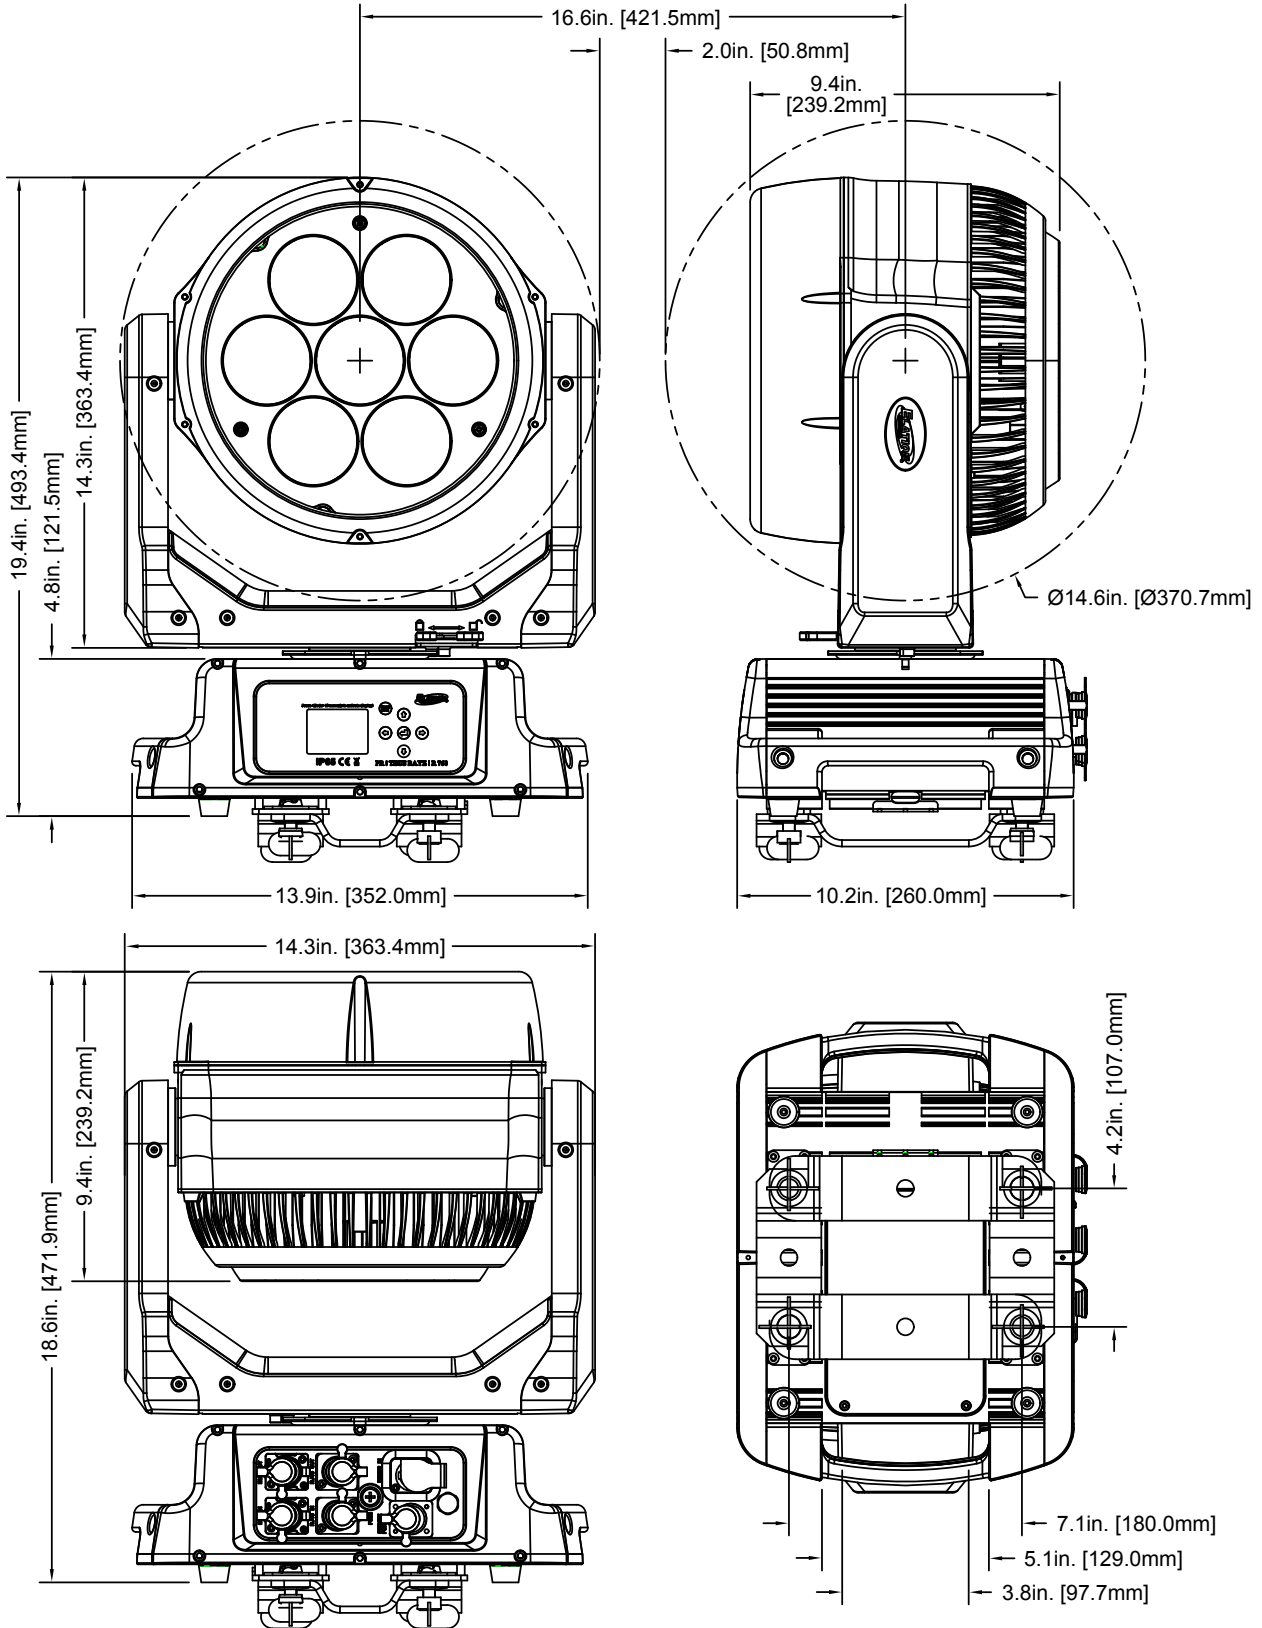

UNIT DIMENSIONS