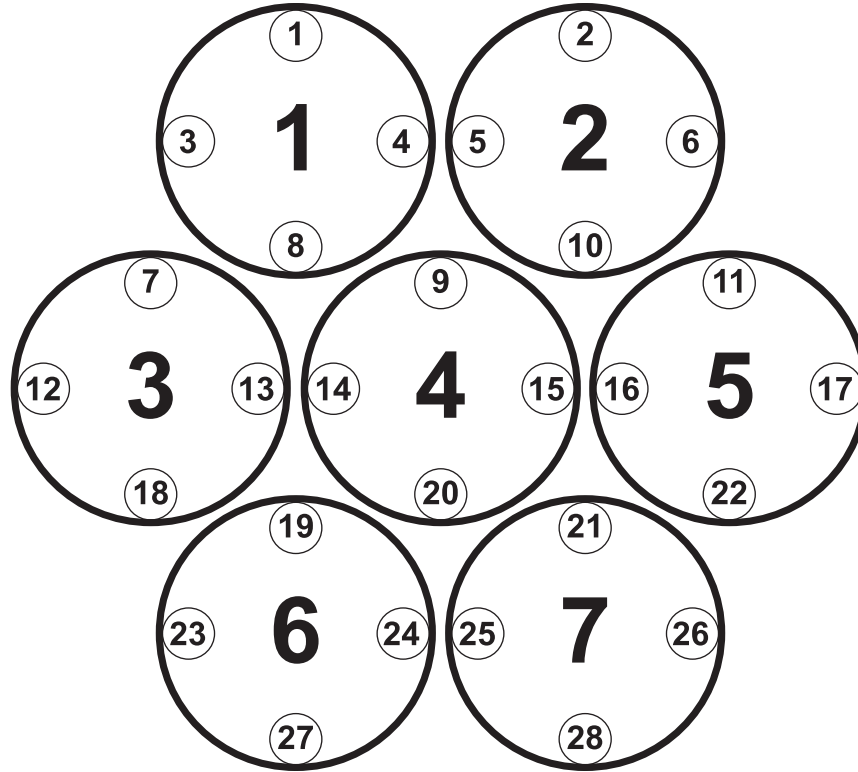

RGBW AND SPARKLED PIXEL MAPPING